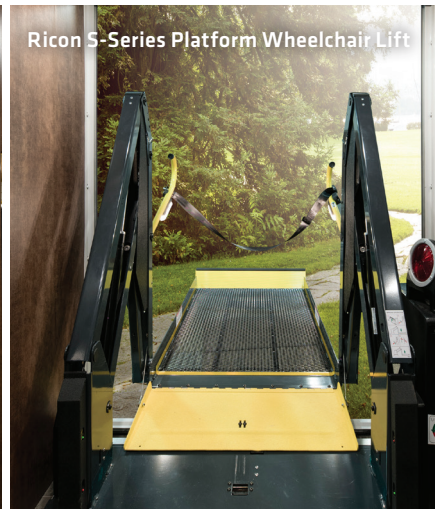

23" High Queen Bed

Ricon S-Series Platform Wheelchair Lift