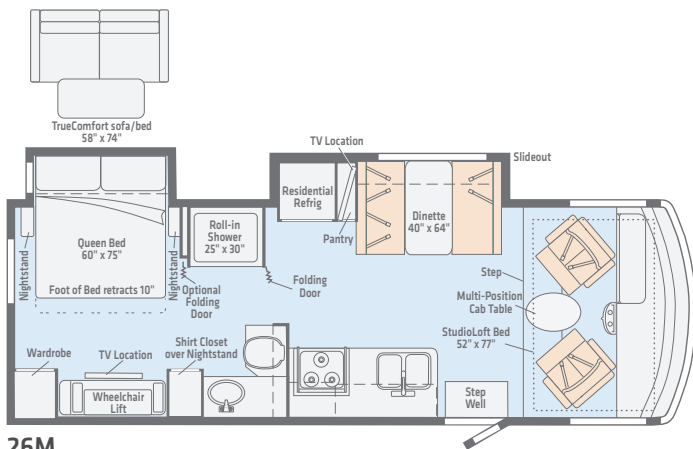

Ability Equipped Intent

For RVers with physical challenges, the new Winnebago Intent™ can be specially equipped to allow you to:

- Travel comfortably to visit family and friends – and still sleep in your own bed each night!
- Bring pets or service animals along with you in the motorhome
- Travel to faraway places without the hassles of flying
- Get away from the routine of everyday life and build lasting memories

The following modifications are available on the 26M and 30R floorplans:

- Ricon S-Series platform wheelchair lift with 800-pound lifting capacity
- ROM powered roll-up lift door won't interfere with the awning hardware. Wall-mount and key-fob remote controls allow a wheelchair user to independently enter and exit the coach
- 23" high queen bed with Ideal Rest digital control mattress allows easier transfer to and from a wheelchair; the head of the bed can be power-raised and lowered using switches on each side of the bed
- Large roll-in style shower with vertical-mount assist bar and adjustable height shower head make bathing easier (A wall-mount folding bench seat is also available)
- Expanded hallway and toilet areas are for greater accessibility (an optional folding assist bar can be added near the toilet if desired)
- Many other modifications for your comfort and convenience

26M

Weights | Measures

	26M	30R
Length	26'10"	30'10"
Exterior Height¹	12'	12'
Exterior Width²	8'5"	8'5"
Exterior Storage³ (cu. ft.)	57	83
Awning Length	19'	22'
Interior Height	7'	7'
Interior Width	8'	8'

Not all items available in combination. See dealer for details.