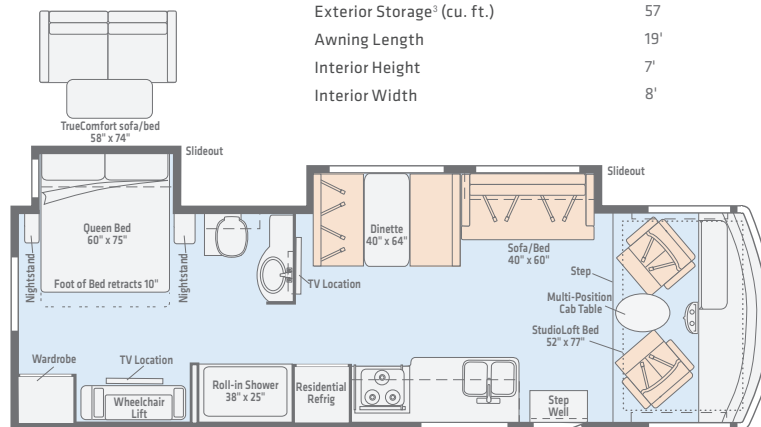

30R

Weights | Measures

	26M	30R
Length	26'10"	30'10"
Exterior Height¹	12'	12'
Exterior Width²	8'5"	8'5"
Exterior Storage³ (cu. ft.)	57	83
Awning Length	19'	22'
Interior Height	7'	7'
Interior Width	8'	8'

Not all items available in combination. See dealer for details.

Winnebago's® continuing program of product improvement makes specifications, equipment, model availability, and prices subject to change without notice. Published content reflects the most current product information at time of printing. Please consult your dealer for individual vehicle features and specifications.

To learn more about how a specially equipped Winnebago Intent can open new horizons for you, please contact:

Winnebago Specialty Vehicles | 1-800-492-9135