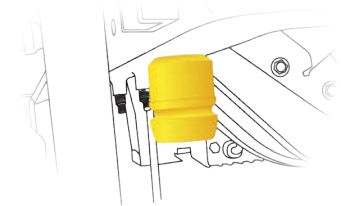

Use your camera app to scan code and learn more!

COMPUTER-BALANCED DRIVESHAFT

Ensures smooth and efficient power transfer from the engine to the wheels

JOUNCE BUMPERS

Assist during extreme road occurrences to absorb impact and dampen excess road noise

STANDARD FRONT AND REAR STABILIZER BARS

Reduces the body roll of a vehicle during fast cornering or over road irregularities

SACHS SHOCK ABSORBERS

Large-diameter tube design pairs gas and hydraulics to resist heat and pressure while independently adjusting to changing road conditions