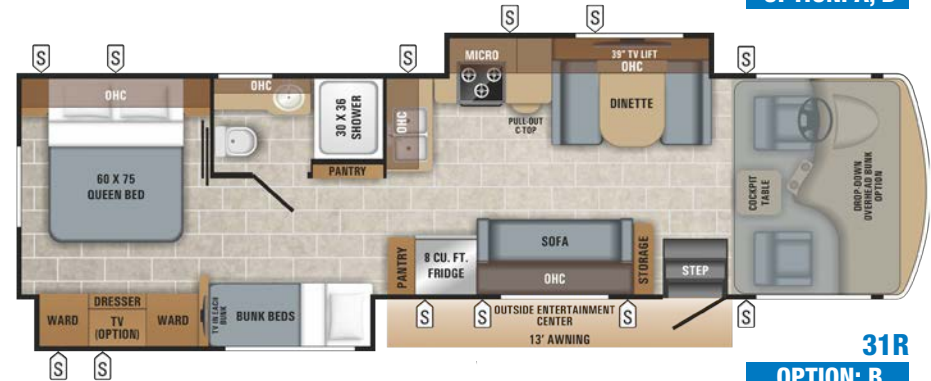

26X

29F

OPTION: A, B

29S

OPTION: A, B

31R

OPTION: B

31V

OPTION: A, B

OPTIONS:

THEATER SOFA

A

12 CU FT

FRIDGE

B

SPECS

MODELS	DIMENSIONS					TANKS (GALS.)			
	FLOORPLAN	EXTERIOR LENGTH	EXTERIOR WIDTH	EXTERIOR HEIGHT (WITH A/C)	INTERIOR HEIGHT	WHEEL BASE	FRESH WATER CAPACITY (INCLUDES WATER HEATER)	GREY WASTE WATER CAPACITY	BLACK WASTE WATER CAPACITY
26X		28'	101"	12' 5"	84"	178"	53	40	32
29F		32' 8"	101"	12' 5"	84"	190"	72	40	49
29S		31' 4"	101"	12' 5"	84"	190"	72	49	50
31R		34' 5"	101"	12' 5"	84"	228"	72	40	50
31V		32' 1"	101"	12' 5"	84"	190"	72	40	50