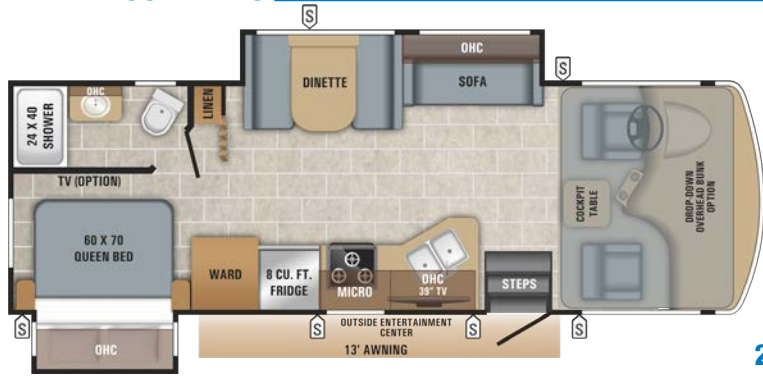

ALANTE FLOORPLANS