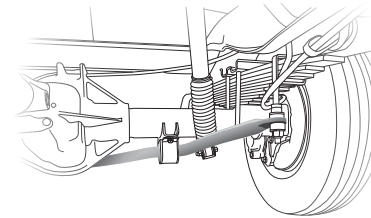

Use your camera app to scan code and learn more!

COMPUTER-BALANCED DRIVESHAFT

Ensures smooth and efficient power transfer from the engine to the wheels

JOUNCE BUMPERS

Assist during extreme road occurrences to absorb impact and dampen excess road noise

STANDARD FRONT AND REAR STABILIZER BARS

Reduces the body roll of a vehicle during fast cornering or over road irregularities

SACHS SHOCK ABSORBERS

Large-diameter tube design pairs gas and hydraulics to resist heat and pressure while independently adjusting to changing road conditions