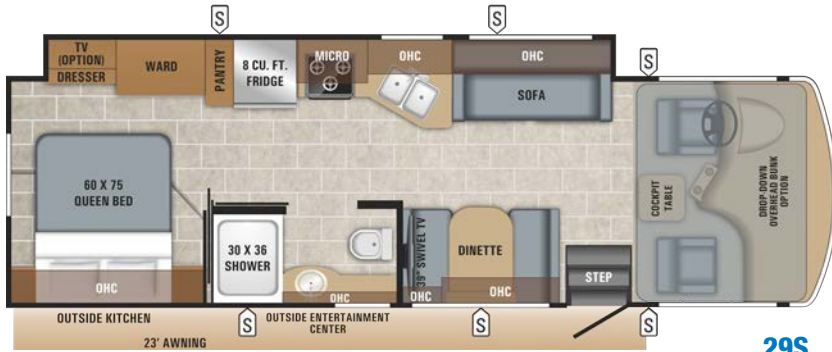

26X

29S

OPTION: A, B