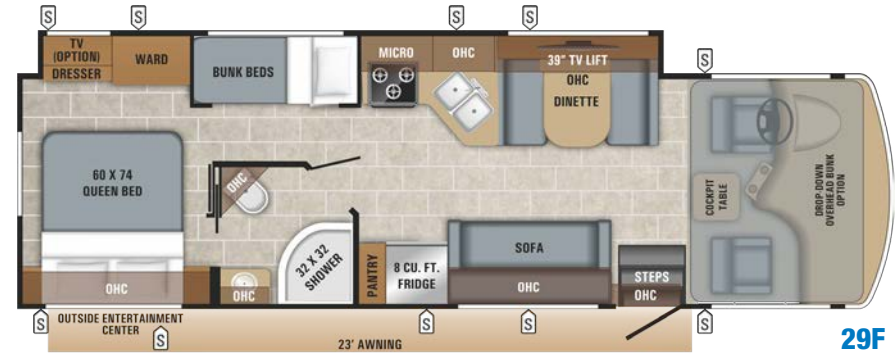

OPTION: A, B