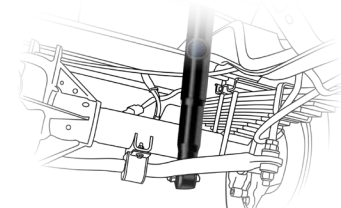

Use your camera app to scan code and learn more!

COMPUTER-BALANCED DRIVESHAFT

Ensures smooth and efficient power transfer from the engine to the wheels

JOUNCE BUMPERS

Assist during extreme road occurrences to absorb impact and dampen excess road noise

STANDARD FRONT AND REAR STABILIZER BARS

Reduces the body roll of a vehicle during fast cornering or over road irregularities

SACHS SHOCK ABSORBERS

Large-diameter tube design pairs gas and hydraulics to resist heat and pressure while independently adjusting to changing road conditions