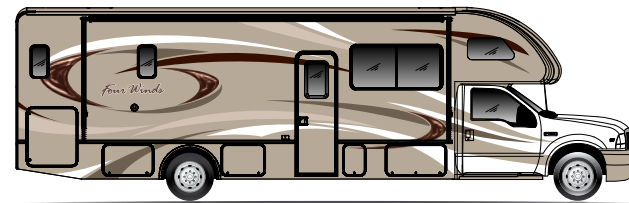

MINERAL HD-MAX™