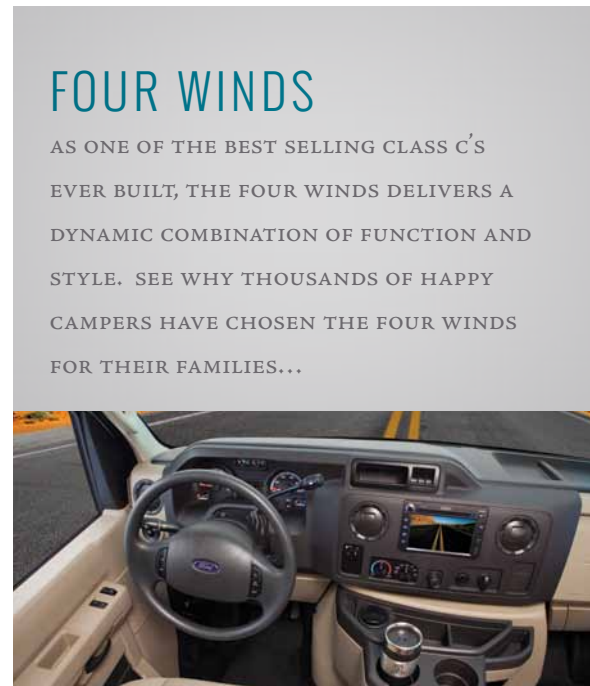

FOUR WINDS

AS ONE OF THE BEST SELLING CLASS C'S EVER BUILT, THE FOUR WINDS DELIVERS A DYNAMIC COMBINATION OF FUNCTION AND STYLE. SEE WHY THOUSANDS OF HAPPY CAMPERS HAVE CHOSEN THE FOUR WINDS FOR THEIR FAMILIES...