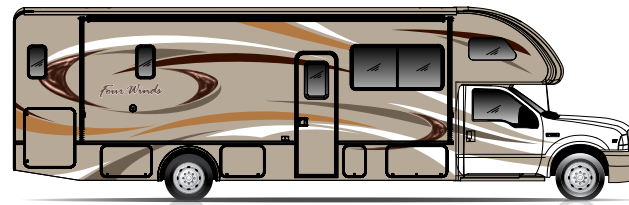

BRONZE ALLOY HD-MAX™