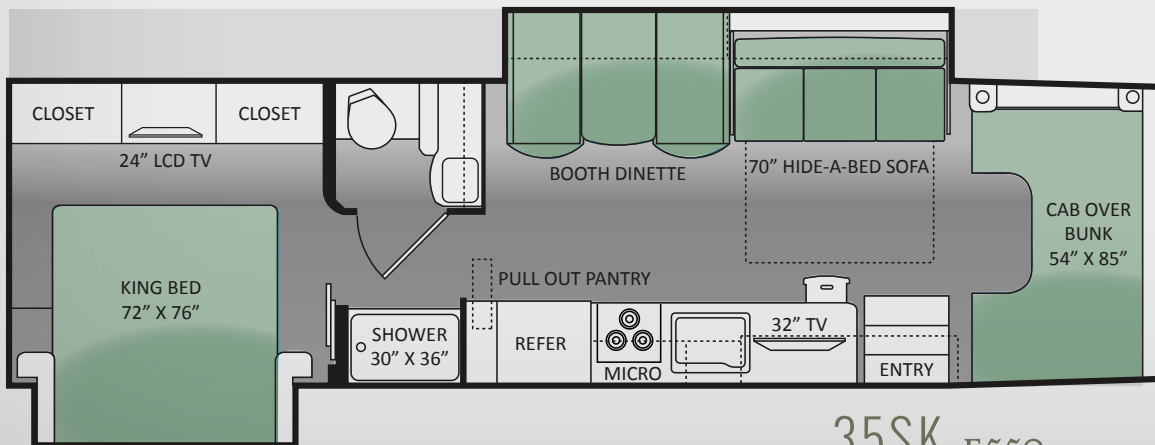

FOUR WINDS F550 FLOOR PLANS

THE SUPER C IS JUST THAT...SUPER. EVERYTHING IN A TRADITIONAL CLASS C IS MADE BIGGER, WITH THE SAME LEVEL OF FEATURES AND AMENITIES FOUND IN A CLASS A MOTORHOME. EACH FLOOR PLAN HAS A WIDE-OPEN LOOK AND FEEL, WITH PLENTY OF SEATING FOR ENTERTAINING. THERE IS EVEN AN OPTIONAL ENTERTAINMENT CENTER IN THE CAB OVER BUNK WITH A MASSIVE 50" LCD TV.

35SK F550

SUPER C	33SW	35SK
Chassis	Ford	Ford
Gross Vehicle (GVWR)	19,500	19,500
Gross Combined (GCWR)	35,000	35,000
Wheel Base	255"	255"
Exterior Length (w/o ladder)*	34' - 6"	36' - 2"
Exterior Height (w/ AC)	11' 7"	11' 7"
Exterior Width (w/o mirrors)	99"	99"
Interior Height	82"	82"
Awning Size	20'	16'
Fuel (gallons)	68	68
LPG (lbs)	68.2	68.2
Fresh Water (gal)	75	75
Waste Water (gal)	40	40
Grey Water (gal)	47	40
Water Heater (gal)	6	6
Furnace (BTUs)	30,000	30,000
Exterior Storage Capacity (cu. ft.)	133	164

WOOD CHOICES