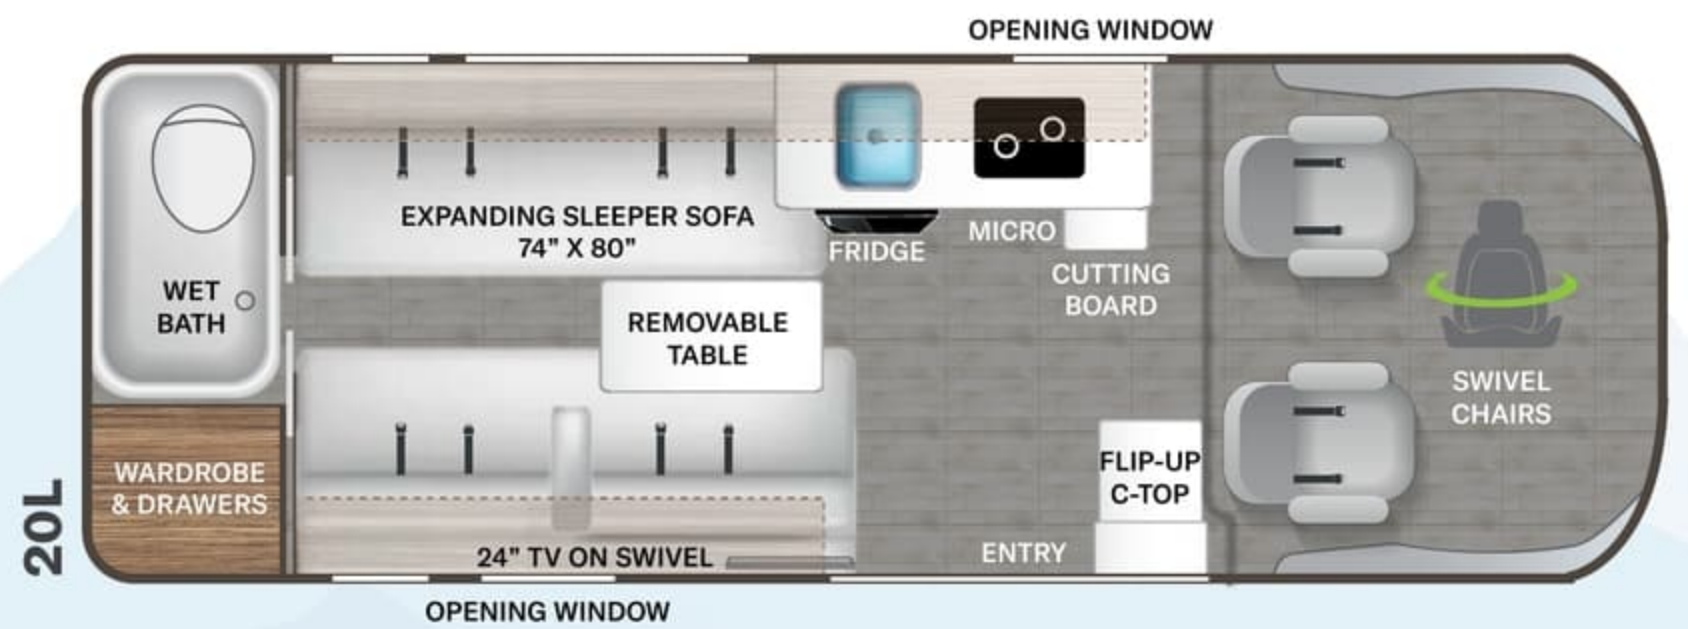

WHITE

FLOORING

CABINETY

TELLARO®

Featured Highlights

CONSTRUCTION & EXTERIOR

- RAM ProMaster® 3500 Window Van, 280HP, 260 lb.-ft. Torque
- Thule® Lateral Arm Power Patio Awning with Integrated LED Lighting
- Thule® Roof Ladder and Roof Rack System
- Thule® Bike Rack on Rear Door
- Screen Door for Entryway
- Side Steps for Cab Doors
- 3,500-lb. Trailer Hitch with 4-pin Connector

CONSTRUCTION & EXTERIOR OPTIONS

- Retractable Roof Top with Sky Bunk™ Sleeping Area (20A & 20J)

AUTOMOTIVE & COCKPIT

- 7" Touchscreen Dash Radio with Apple CarPlay™ & Android Auto™
- Back-up Monitor
- Deluxe Heated/Remote Exterior Mirrors
- Power Windows & Door Locks
- Keyless Entry System
- Cruise Control
- Telescoping Leather Steering Wheel with Audio Buttons to Control Dash Radio
- Map Light
- Sunvisors
- 3-Piece Windshield Privacy Shades

- Expanding Sleeper Sofa (20K)
- Magnetic Rear Screen Door (20A & 20J)

ENTERTAINMENT

- 24" TV in Living Area with Outdoor Viewing Capability (20A, 20L & 20K)
- 24" TV in Rear Living Area (20J)
- Electronics Cabinet with HDMI Cable & USB Charging Ports Throughout
- Winegard® Connect™ 2.0 WiFi / 4G / Digital TV Antenna
- Cable TV Ready
- HS/DSS Satellite Ready