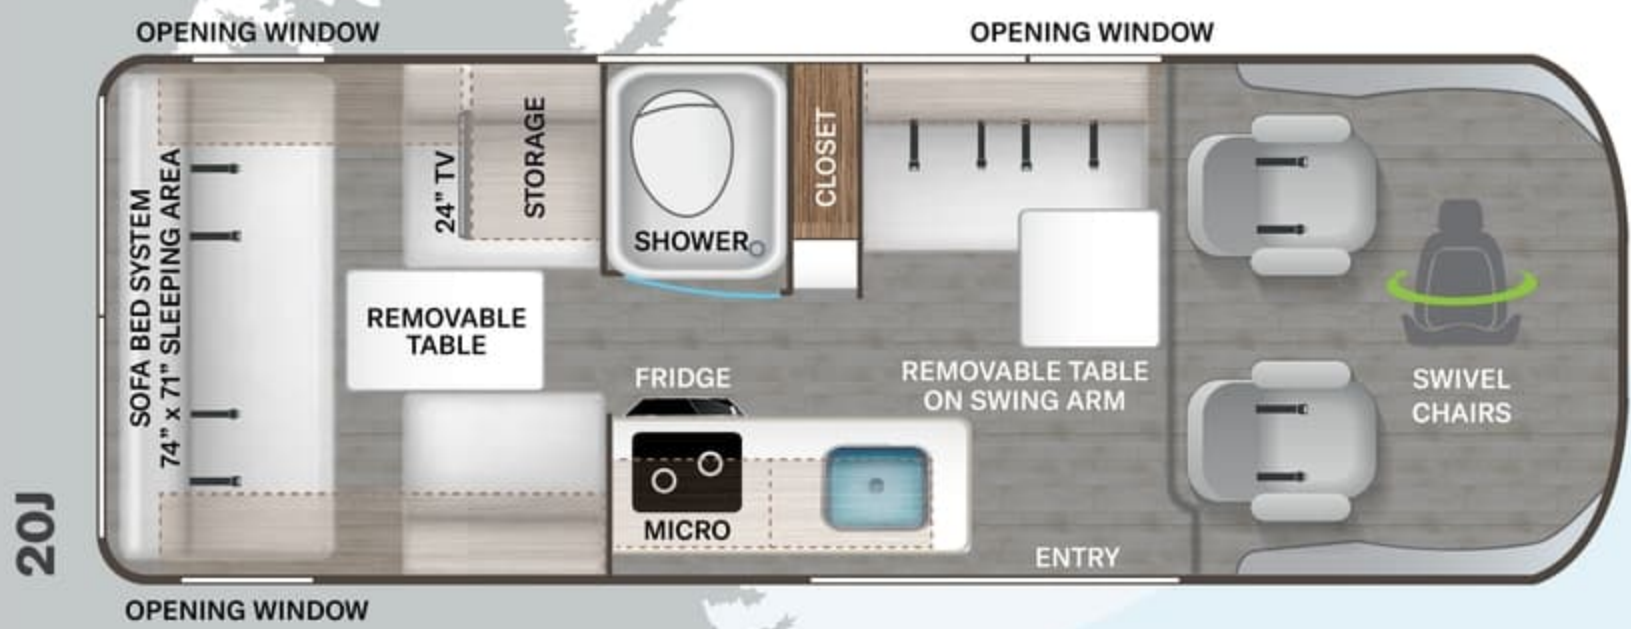

WHITE

FLOORING

CABINETY

TELLARO®

Featured Highlights

CONSTRUCTION & EXTERIOR

- RAM ProMaster® 3500 Window Van, 280HP, 260 lb.-ft. Torque
- Thule® Lateral Arm Power Patio Awning with Integrated LED Lighting
- Thule® Roof Ladder and Roof Rack System
- Thule® Bike Rack on Rear Door
- Screen Door for Entryway
- Side Steps for Cab Doors
- 3,500-lb. Trailer Hitch with 4-pin Connector

CONSTRUCTION & EXTERIOR OPTIONS

- Retractable Roof Top with Sky Bunk™ Sleeping Area (20A & 20J)

AUTOMOTIVE & COCKPIT

- 7" Touchscreen Dash Radio with Apple CarPlay™ & Android Auto™
- Back-up Monitor
- Deluxe Heated/Remote Exterior Mirrors
- Power Windows & Door Locks
- Keyless Entry System
- Cruise Control
- Telescoping Leather Steering Wheel with Audio Buttons to Control Dash Radio
- Map Light
- Sunvisors
- 3-Piece Windshield Privacy Shades

- Drink Holders
- Leatherette, Swivel, Captain's Chairs
- Cockpit Floor Mat
- Driver & Passenger Air Bags
- Aluminum Wheels
- Dash Applique
- Emergency Engine Start Switch

INTERIOR

- Residential Vinyl Flooring
- Metal Entry Grab Handle
- Soft Touch Vinyl Ceiling
- Two (2) Three-Point Seat Belts in Booth Dinette (20A)
- Two (2) Lap Belts in Sofa (20J, 20K & 20L)
- Two (2) Three-Point Seat Belts in Rear Lounge (20J)
- Collapsible Dinette Table (20A)
- Removable Table on Swing Arm (20J & 20K)
- Removable Sofa Tables (20L)
- Wellformed Interior Wall Panels
- TecnoForm® S.p.A. Euro-Style Cabinet Doors
- LED Lighting
- Window Privacy Roller Shades
- Large Opening Side Windows
- Large Skylight in Living Area (20A & 20J)

- Expanding Sleeper Sofa (20K)
- Magnetic Rear Screen Door (20A & 20J)

ENTERTAINMENT

- 24" TV in Living Area with Outdoor Viewing Capability (20A, 20L & 20K)
- 24" TV in Rear Living Area (20J)
- Electronics Cabinet with HDMI Cable & USB Charging Ports Throughout
- Winegard® Connect™ 2.0 WiFi / 4G / Digital TV Antenna
- Cable TV Ready
- HS/DSS Satellite Ready