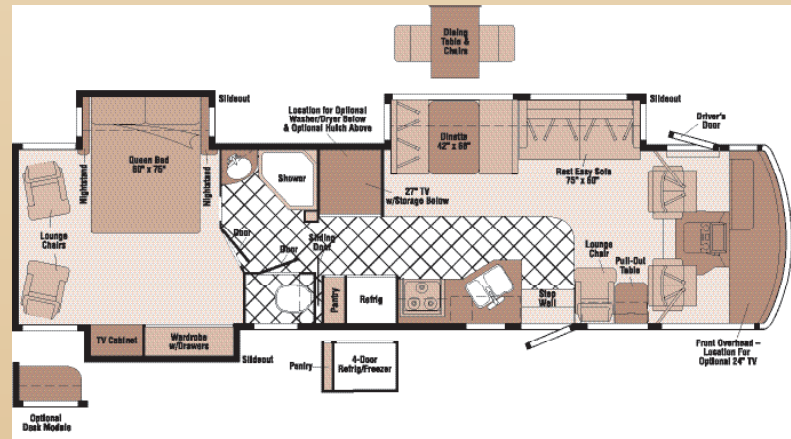

35A NEW

37B

 Vinyl Tile Floorcovering
  Seat Belts

Note: Dimensions shown are for sleeping space only and may vary due to styling differences. Dashed lines denote overhead storage areas.

38G

38R

38J NEW

05 Suncruiser | SPECIFICATIONS