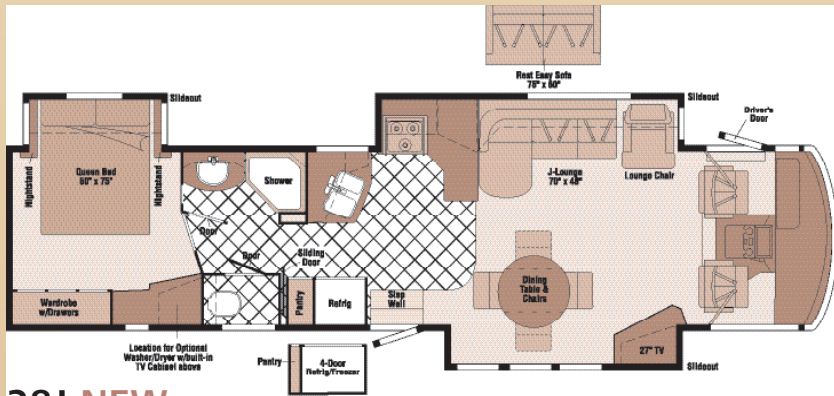

35A NEW

37B

 Vinyl Tile Floorcovering
  Seat Belts

Note: Dimensions shown are for sleeping space only and may vary due to styling differences. Dashed lines denote overhead storage areas.

38G

38R

38J NEW

05 Suncruiser | SPECIFICATIONS