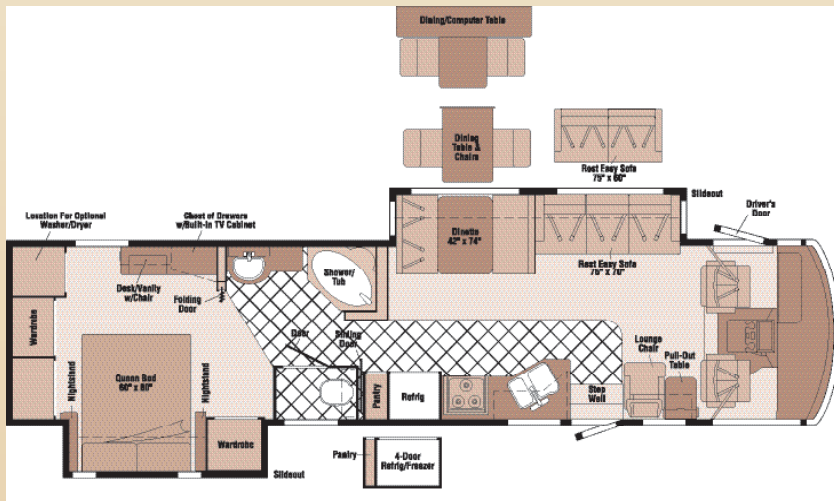

35A NEW

37B

 Vinyl Tile Floorcovering
  Seat Belts

Note: Dimensions shown are for sleeping space only and may vary due to styling differences. Dashed lines denote overhead storage areas.

38G

38R

38J NEW

05 Suncruiser | SPECIFICATIONS