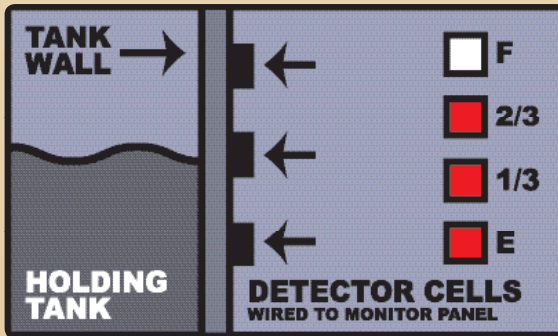

TRUE LEVEL HOLDING TANK MONITORING SYSTEM

Winnebago Industries exclusive TrueLevel™ holding tank monitoring system incorporates Mirus™ detector cell technology to ensure accurate fresh and wastewater tank level readings. Mirus detector cells produce a micro-electrical field that detects liquid levels from outside the tank. No more probes to corrode or clog. Just true, accurate readings time after time.