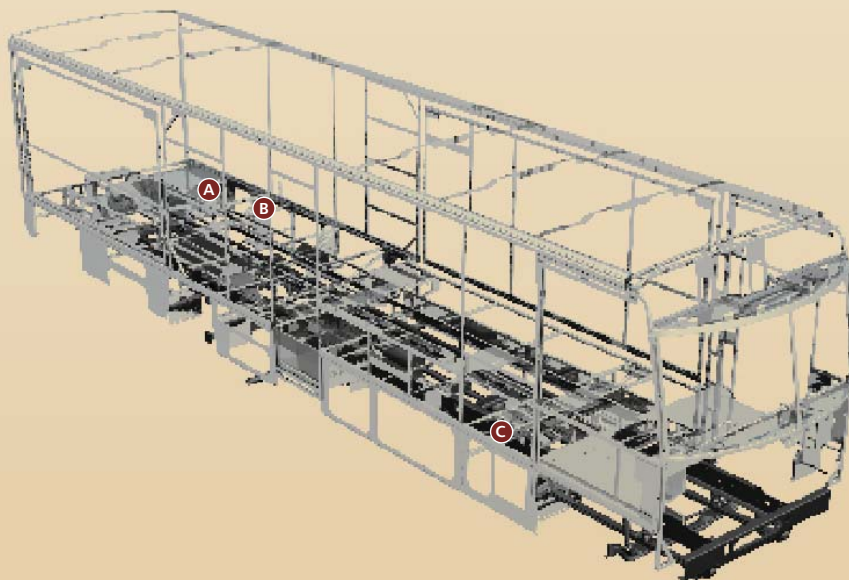

C The foundation substructure assembly is precision-aligned to maximize strength and cross-coach support as well as durability.

Interlocking joint construction utilizes advanced aluminum structural components to create integrated floor-to-sidewall and sidewall-to-roof joints. This design effectively distributes the weight of the walls and roof, making a stronger and more durable body than competitor designs that require screws to carry the weight.