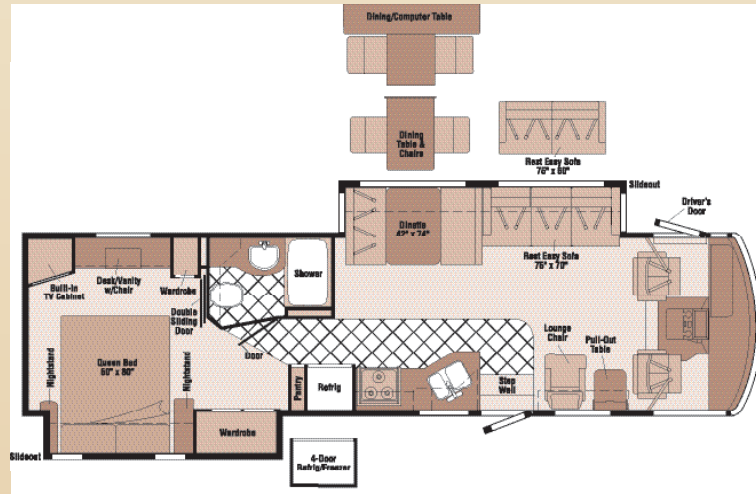

05 SunCruiser | FLOORPLANS

350

Vinyl Tile Floorcovering
Seat Belts

Note: Dimensions shown are for sleeping space only and may vary due to styling differences. Dashed lines denote overhead storage areas.