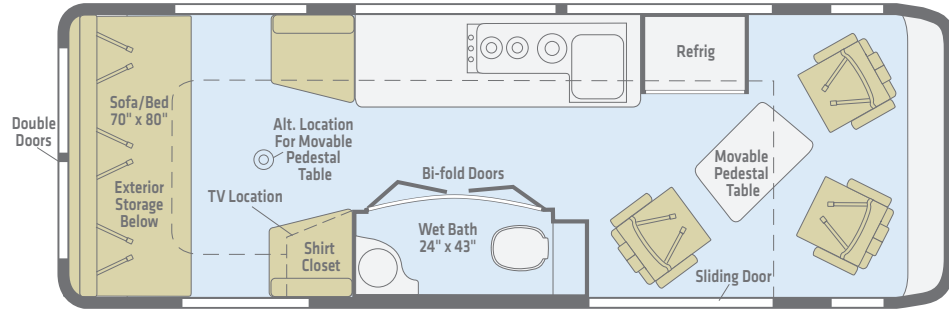

70B Sofa and Removable Pedestal Table

70B Sofa Bed

70B Galley

70B Awning

70A Length 24'3"
Seating 4

70M Length 24'3"
Seating 4

NEW 70B Length 24'3"
Seating 6

70X Length 24'3"
Seating 7

Weights | Measures

Exterior Height	9'8" ^A /9'10" ^B	GCWR (lbs.)	15,250
Exterior Width	6'4.25"	GVWR (lbs.)	11,030
Interior Height	6'3"	GAWR - Front (lbs.)	4,410
Interior Width	5'9.75"	GAWR - Rear (lbs.)	7,720

^A Standard Chassis ^B Optional 4WD Chassis

Dashed lines denote overhead storage areas. Floorplans and specifications are also available online at WinnebagoInd.com.

WinnebagoInd.com
Has All The Answers

Visit us online for all the latest product information.