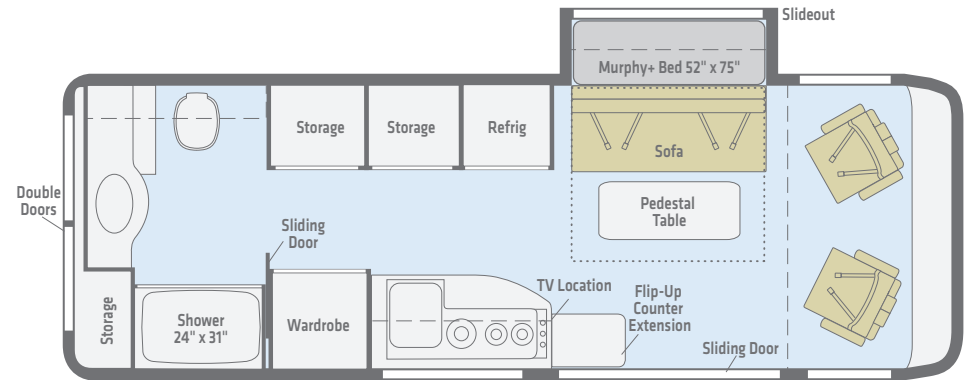

70B Sofa and Removable Pedestal Table

70B Sofa Bed

70B Galley

70B Awning

70A Length 24'3"
Seating 4

70M Length 24'3"
Seating 4

NEW 70B Length 24'3"
Seating 6

70X Length 24'3"
Seating 7

Weights | Measures

Exterior Height	9'8" ^A /9'10" ^B	GCWR (lbs.)	15,250
Exterior Width	6'4.25"	GVWR (lbs.)	11,030
Interior Height	6'3"	GAWR - Front (lbs.)	4,410
Interior Width	5'9.75"	GAWR - Rear (lbs.)	7,720

^A Standard Chassis ^B Optional 4WD Chassis

Dashed lines denote overhead storage areas. Floorplans and specifications are also available online at WinnebagoInd.com.

WinnebagoInd.com
Has All The Answers

Visit us online for all the latest product information.