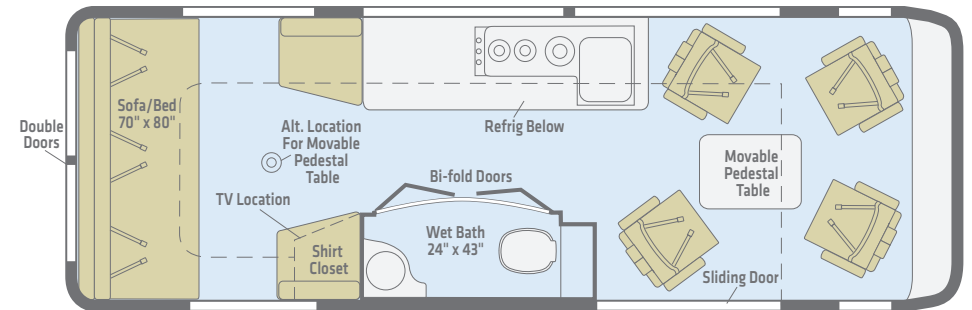

70B Sofa and Removable Pedestal Table

70B Sofa Bed

70B Galley

70B Awning

70A Length 24'3"
Seating 4

70M Length 24'3"
Seating 4

NEW 70B Length 24'3"
Seating 6

70X Length 24'3"
Seating 7

Weights | Measures

Exterior Height	9'8" ^A /9'10" ^B	GCWR (lbs.)	15,250
Exterior Width	6'4.25"	GVWR (lbs.)	11,030
Interior Height	6'3"	GAWR - Front (lbs.)	4,410
Interior Width	5'9.75"	GAWR - Rear (lbs.)	7,720

^A Standard Chassis ^B Optional 4WD Chassis

Dashed lines denote overhead storage areas. Floorplans and specifications are also available online at WinnebagoInd.com.

WinnebagoInd.com
Has All The Answers

Visit us online for all the latest product information.