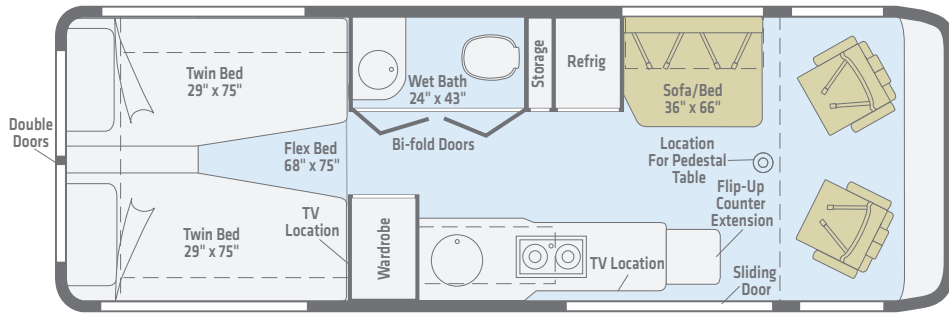

70B Sofa and Removable Pedestal Table

70B Sofa Bed

70B Galley

70B Awning

70A Length 24'3"
Seating 4

70M Length 24'3"
Seating 4

NEW 70B Length 24'3"
Seating 6

70X Length 24'3"
Seating 7

Weights | Measures

Exterior Height	9'8" ^A /9'10" ^B	GCWR (lbs.)	15,250
Exterior Width	6'4.25"	GVWR (lbs.)	11,030
Interior Height	6'3"	GAWR - Front (lbs.)	4,410
Interior Width	5'9.75"	GAWR - Rear (lbs.)	7,720

^A Standard Chassis ^B Optional 4WD Chassis

Dashed lines denote overhead storage areas. Floorplans and specifications are also available online at WinnebagoInd.com.

WinnebagoInd.com
Has All The Answers

Visit us online for all the latest product information.