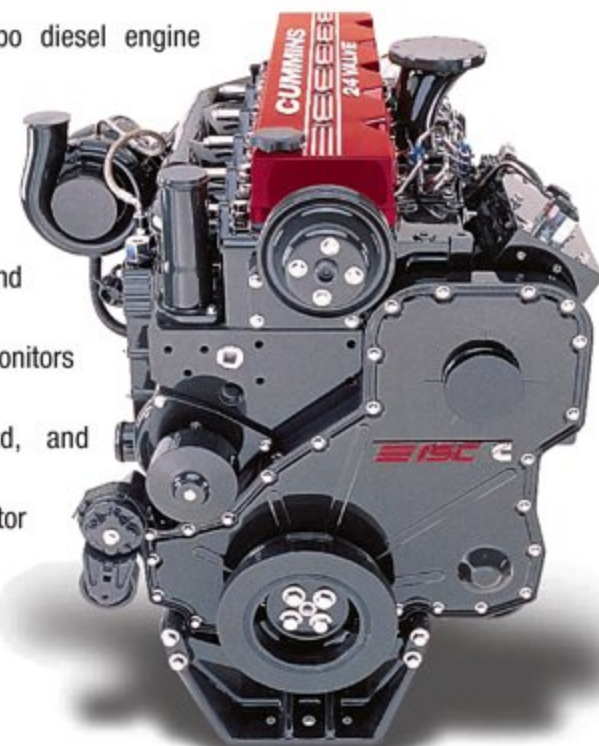

The gutsy Cummins® ISC 8.3 liter, 350 hp turbo diesel engine

combines advanced electronic engine controls,

high-pressure fuel injection and heavy-duty

components to give you power, fuel economy and

reliability. Cummins' Interact System constantly monitors

changes in temperature, pressure and speed, and

coordinates functions between the engine and motor

home systems to provide superior performance.

A 370 hp ISL Cummins engine is optional.

38PBD

40PBD

Carpet 
 Tile 

2001 SCEPTER SPECIFICATIONS

Chassis/Engine/Suspension

Standard Features

Raised Rail Roadmaster Chassis
 Cummins 330 HP ISC Engine w/Fuel Injection
 & Charged Air Allison MH 3000 Transmission
 Torque (950 Lbs.-Ft. Max. Net at 1,400 RPM)
 Cubic Inch Displacement (504.5/8.3L)
 100 gal. Fuel Tank w/Single Fill
 Alternator 160 Amps
 Rear Axle Ratio 4.30:1
 Full Air Suspension
 Gas Shocks
 Sheppard M100PMN31 Power Steering Box
 Stainless Steel Wheel Liners
 Radial Tires
 Tire Size 275/70R/22.5
 Tire Load Range H
 Full Air Brakes (Drum) with Automatic Slack
 Adjuster
 Pac Brake
 Engine Block Heater
 Air Cleaner Restriction Indicator
 10,000 lb. Hitch Receiver w/Six-Point Connector
 Manual Hydraulic Leveling Jacks (4pt.)