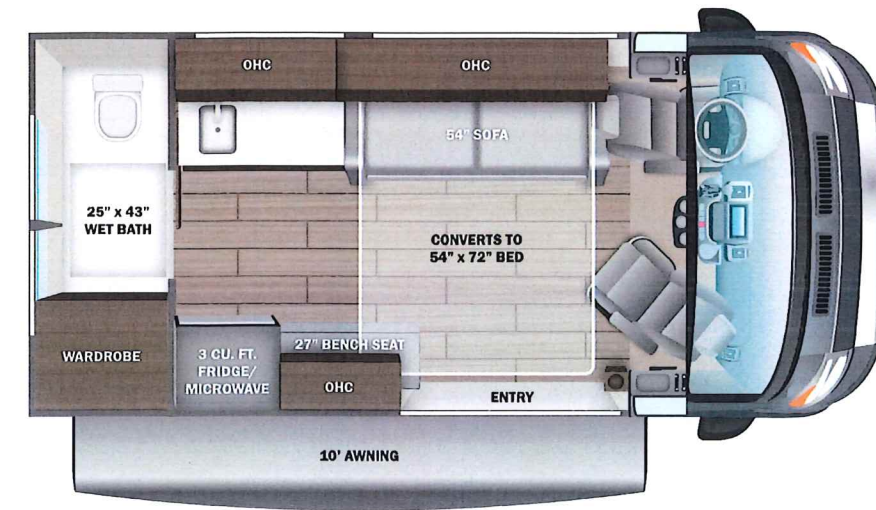

DIMENSIONS

Exterior height:.....111.00"
Exterior width:.....83.00"

CAPACITIES

Fresh water tank (gals.):...21.00
Gray water tank (gals.):...24.00
Black water/toilet tank (gals.):.....4.75
Propane (lbs.):.....0
Propane (gals.):.....0
Water heater (gals.):.....0.00

TIRES

Tire size (front):.....LT225/75R16E
Tire size (mid):.....
Tire size (rear):.....LT225/75R16E

Some dimensions may be rounded and may vary from the actual dimensions
Weights may be estimated calculations and may vary from the actual weight - refer to the vehicle weight labels for actual weights
Floorplans, features and specifications are subject to change without notice.