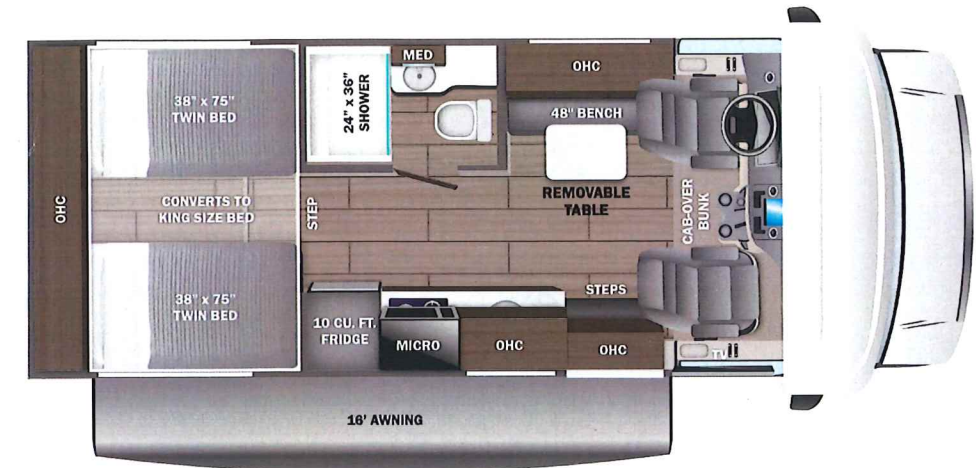

1. **STANDARD EXTERIOR EQUIPMENT**
2. Ford® E-350 chassis
   - GVWR - 12,500 lb.
   - GCWR - 18,500 lb.
   - 7.3L V-8 325 HP engine with 450 ft.-lb. torque
   - 6-speed TorqShift® series transmission with overdrive
   - 210-amp alternator
   - 5,000 lb. hitch with 500 lb. tongue capacity and 7-pin plug
   - Catalytic converter theft deterrent
   - E-rated highway tires- LT225/75R16
   - Tire pressure monitoring system (TPMS)
   - 12V chassis battery
   - Power anti-lock brakes with power steering
   - TuffShell™ vacuum-bond laminated roof, floor and sidewalls
   - Bead-foam insulation (R-24 max roof, R-9 max floor, R-5 max walls)
   - Tufflex™ PVC laminated roof
   - Aluminum running boards
   - Fiberglass exterior walls with vinyl graphics
   - Entrance door with industry's largest travel-view window
   - Electric-powered entrance step with integrated house battery compartment
   - Third brake light
   - 4 in. bumper tube sewer hose storage
   - Cable TV hookup with RG-6 coax
   - Digital antenna with signal booster
   - 4,000W generator
   - Solar prep
   - 12V house battery
   - Transfer switch with reverse polarity protection
   - 30-amp electrical service
   - 12.2 gal. propane tank (41 lb.)
   - LP quick-connect hookup
   - Exterior utility center
   - Winterization drain system
   - Outside shower
   - 12V demand water pump
   - Water filtration system

1. **STANDARD INTERIOR EQUIPMENT**
2. Remote-controlled, side-view mirrors
   - Hill start assist
   - Tilt steering wheel
   - Cruise control
   - Electronic stability control
   - Traction control
   - Power windows and door locks
   - Auxiliary start switch
   - Driver and passenger airbags
   - Overhead bunk with 750 lb. capacity
   - 84 in. ceiling height
   - High-intensity, recessed LED ceiling lights
   - Hardwood cabinet doors
   - Ball-bearing drawer guides
   - 42 in. x 78 in. U-shaped dinette (22A, 22E)
   - Entegra-exclusive, easy-operation legless dinette table (22CF, 31FF)
   - 48 in. dinette bench with removable table (22T)
   - 2-point lap safety belts in all designated seating locations
   - Interior entrance door grab handle
   - Interior command center
   - Pleated blackout shades
   - 13,500 BTU ducted A/C
   - 30,000 BTU auto-ignition furnace
   - 6 gal. gas/electric DSI auto-ignition water heater
   - Smoke alarm
   - Carbon monoxide detector
   - Fire extinguisher
   - 10 cu. ft. 12V refrigerator
   - 2-burner cooktop with flush cover
   - Convection microwave oven
   - Stainless steel kitchen sink
   - Decorative kitchen backsplash
   - Queen-size bed with bedspread (22AF, 22CF, 31FF)
   - (2) twin-size beds with filler cushion convert to king-size bed (22T)
   - Large wardrobes (select models)
   - Bunks with industry-exclusive 300 lb. capacity each (31FF)
   - Shower with decorative ABS surround and skylight
   - Stainless steel bathroom sink
   - Toilet with foot flush

1. **Optional Equipment**
2. Base price 122,318.00
   - ASHBROOK DECOR n/c
   - USA STANDARDS n/c
   - 25 FD E35 12500 158" n/c
   - 7.3L WHITE SC11 n/c
   - CUSTOMER VALUE PACKAGE 6,000.00
   - NO HYDRAULIC AUTO LEVELING JACKS n/c
   - NO SOLAR PANEL n/c
   - STANDARD HOUSE BATTERY n/c

UNIT TOTAL **128,318.00**

DEALER INSTALLED OPTIONS

DIMENSIONS