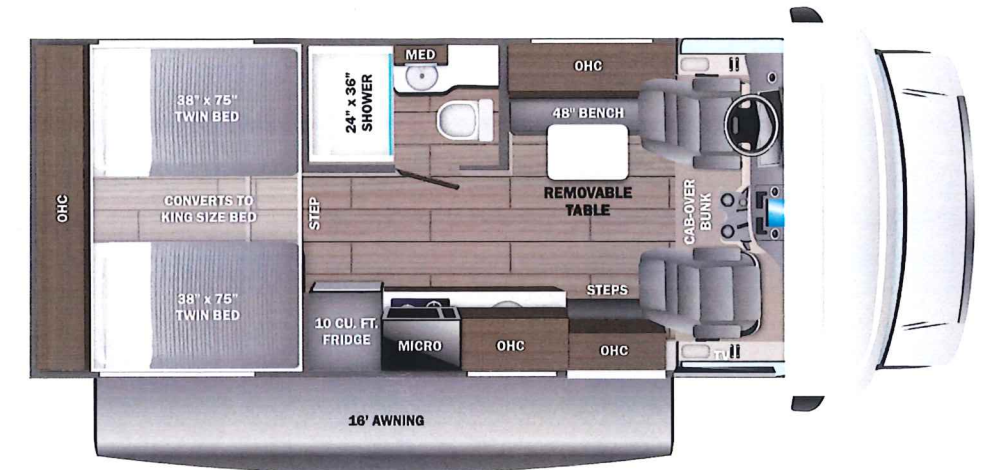

DIMENSIONS

Exterior height:.....138.00"
Exterior width:.....100.00"

CAPACITIES

Fresh water tank (gals.):...43.50
Gray water tank (gals.):...41.00
Black water/toilet tank (gals.):.....31.00
Propane (lbs.):.....41
Propane (gals.):.....9
Water heater (gals.):.....6.00

TIRES

Tire size (front):.....LT225/75R16E
Tire size (mid):.....
Tire size (rear):.....LT225/75R16E

Some dimensions may be rounded and may vary from the actual dimensions

***Weights may be estimated calculations and may vary from the actual weight

- refer to the vehicle weight labels for actual weights***

Floorplans, features and specifications are subject to change without notice.