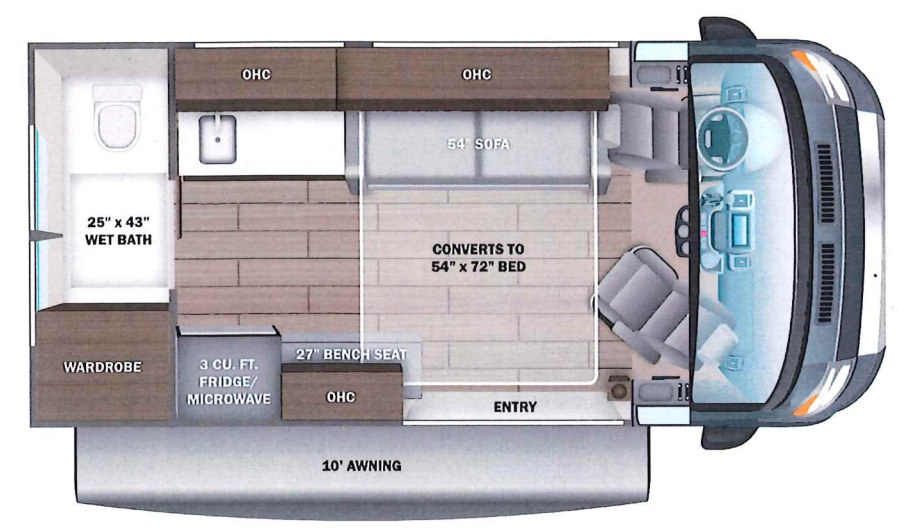

DIMENSIONS

Exterior height:.....111.00"
Exterior width:.....83.00"

CAPACITIES

Fresh water tank (gals.):...24.00
Gray water tank (gals.):...24.00
Black water/toilet tank (gals.):.....4.75
Propane (lbs.):.....0
Water heater (gals.):.....0.00

TIRES

Tire size (front):.....LT225/5R16E
Tire size (mid):.....
Tire size (rear):.....LT225/5R16E

Some dimensions may be rounded and may vary from the actual dimensions
Weights may be estimated calculations and may vary from the actual weight - refer to the vehicle weight labels for actual weights
Floorplans, features and specifications are subject to change without notice.