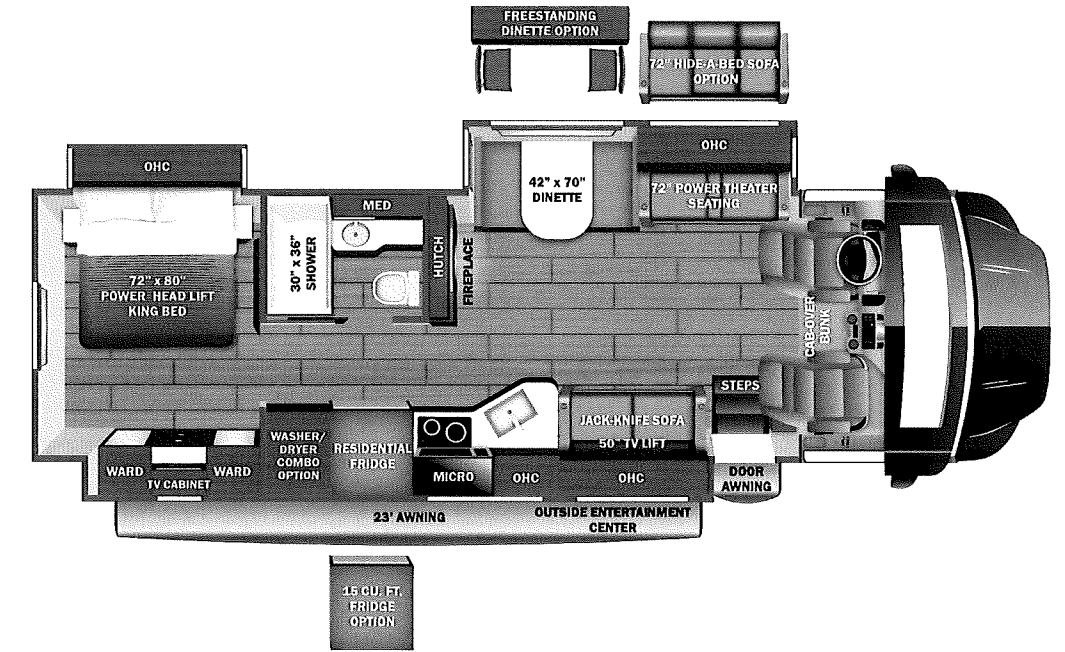

- STANDARD INTERIOR EQUIPMENT**
- 6-way power driver and passenger seats
  - Deluxe heated, remote-controlled, side-view mirrors
  - Tilt steering wheel
  - Cruise control
  - Detroit automatic wipers/headlights
  - Power windows and door locks
  - Auxiliary start switch
  - Custom-molded ABS surround in cab-over area
  - Overhead bunk with 750 lb. capacity
  - Privacy curtains for cab area
  - Firefly Multiplex system - wall-mounted touchscreen and mobile app for total coach control
  - 84 in. interior ceiling height with padded vinyl ceiling
  - Day/night roller shades in living area
  - High-intensity recessed LED ceiling lights
  - Vinyl plank flooring
  - Hardwood cabinet doors and drawer fronts
  - Deluxe hidden cabinet hinges
  - Ball-bearing drawer guides
  - 30,000 BTU auto-ignition furnace
  - 10 gal. gas/electric water heater
  - Electric fireplace
  - Entegra-exclusive, easy-operation legless dinette table
  - 2-point lap safety belts in all designated seating locations
  - Car seat tethers (select floorplans)
  - LED HD Smart TV in living area
  - Smoke alarm
  - Carbon monoxide detector
  - Fire extinguisher
  - Wood-framed kitchen window with spice cabinets
  - 2-burner induction cooktop
  - LED-lit, solid-surface kitchen countertops with recessed stainless steel sink and sink covers
  - Walk-around, king-size bed with power head lift, bedspread and nightstands
  - USB port and wireless charging in nightstands
  - Under-bed storage (select models)
  - LED HD Smart TV in bedroom
  - Large wardrobes
  - Bunks with industry-exclusive 300 lb. capacity each (37L)
  - Wall-mounted tablet holder in each bunk (37L)
  - Shower with decorative surround, glass door, skylight and light
  - Porcelain toilet with foot flush
  - Recessed stainless-steel bathroom sink
  - Powered roof vent in bathroom with wall switch

### DIMENSIONS

Exterior height:.....160.00"  
 Exterior width:.....101.00"