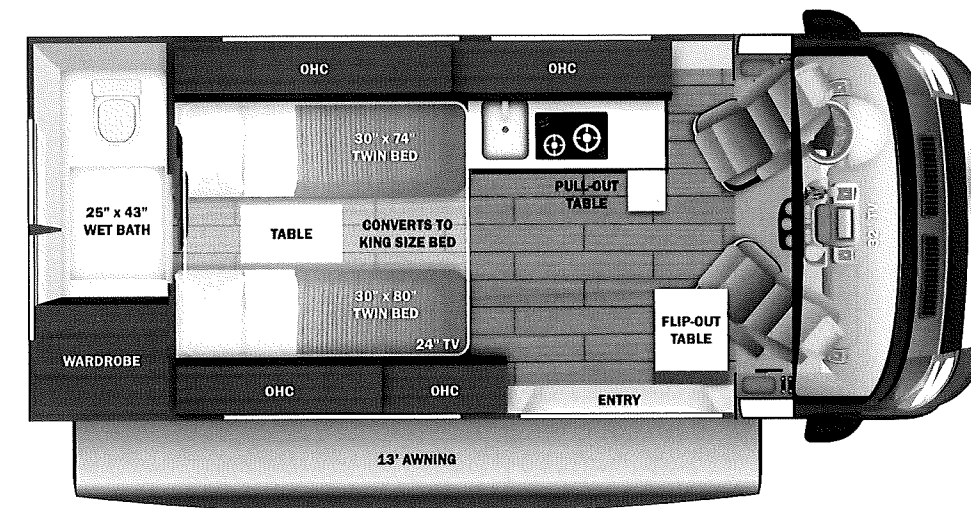

DIMENSIONS

Exterior height:.....112.00"
Exterior width:.....83.00"

CAPACITIES

Fresh water tank (gals.):...27.00
Gray water tank (gals.):...14.50
Black water/toilet tank (gals.):.....13.00
Propane (lbs.):.....20
Propane (gals.):.....4
Water heater (gals.):.....0.00

TIRES

Tire size (front):.....LT225/75R16C
Tire size (mid):.....
Tire size (rear):.....LT225/75R16C

Some dimensions may be rounded and may vary from the actual dimensions
Weights may be estimated calculations and may vary from the actual weight - refer to the vehicle weight labels for actual weights
Floorplans, features and specifications are subject to change without notice.