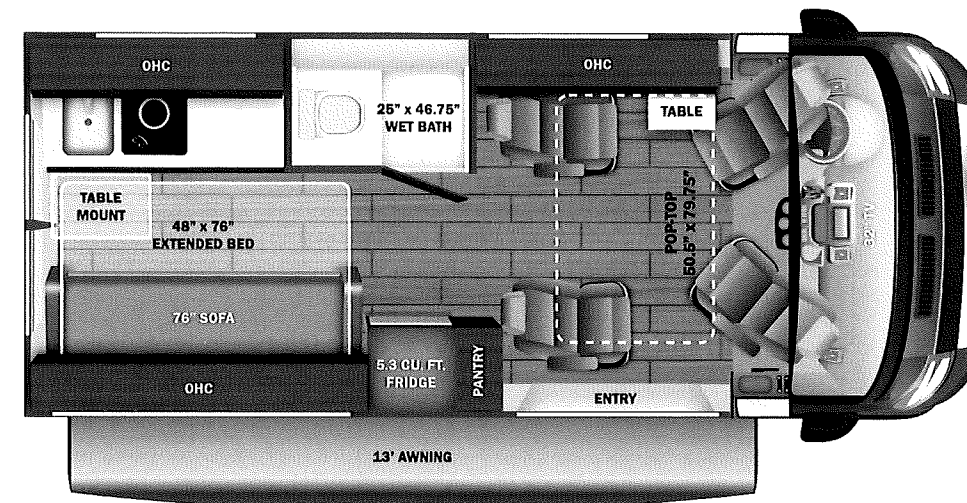

DIMENSIONS

Exterior height:.....111.00"
Exterior width:.....83.00"

CAPACITIES

Fresh water tank (gals.):...25.00
Gray water tank (gals.):...33.00
Black water/toilet tank (gals.):.....12.00
Propane (lbs.):.....0
Propane (gals.):.....0
Water heater (gals.):.....0.00

TIRES

Tire size (front):.....LT225/75R16C
Tire size (mid):.....
Tire size (rear):.....LT225/75R16C

Some dimensions may be rounded and may vary from the actual dimensions
Weights may be estimated calculations and may vary from the actual weight - refer to the vehicle weight labels for actual weights
Floorplans, features and specifications are subject to change without notice.