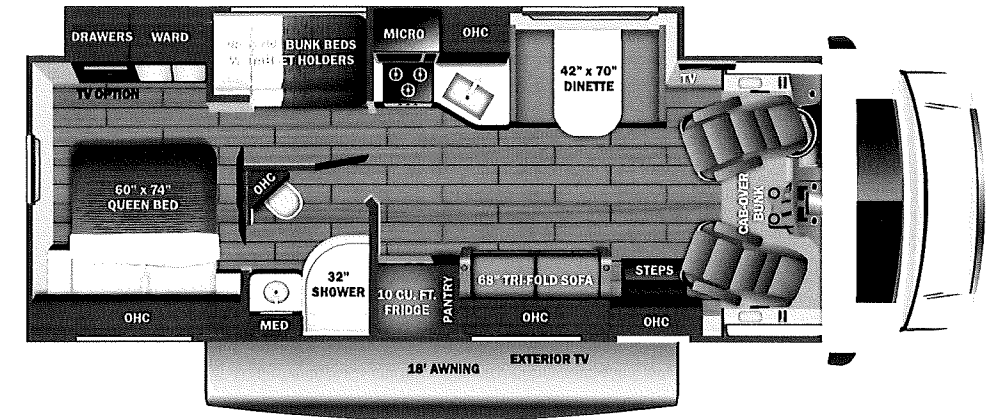

DIMENSIONS

Exterior height:.....140.00"
Exterior width:.....100.00"

CAPACITIES

Fresh water tank (gals.):...47.00
Gray water tank (gals.):....41.00
Black water/toilet tank (gals.):.....31.00
Propane (lbs.):.....41
Propane (gals.):.....9
Water heater (gals.):.....6.00

TIRES

Tire size (front):.....LT225/75R16E
Tire size (mid):.....
Tire size (rear):.....LT225/75R16E

Some dimensions may be rounded and may vary from the actual dimensions

***Weights may be estimated calculations and may vary from the actual weight

- refer to the vehicle weight labels for actual weights***

Floorplans, features and specifications are subject to change without notice.