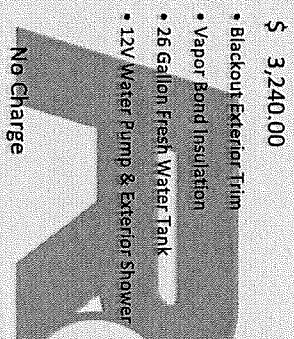

INCLUDED ON THIS TRAILER

(MSRP)

(MSRP)

OFF-ROAD/OFF-GRID PACKAGE

- ST235/75R15 Off-Road Tires
- Full Size Spare Tire w/Aluminum Wheel
- Solar Prep
- (4) Exterior SAE Power Ports
- High Gloss Fiberglass Exterior Walls & Roof

- No Charge
- 1,620.00
- \$ 1,653.75
- \$ 438.75
- \$ 465.75
- \$ 627.75
- \$ 182.25

PRICE INFORMATION

BASE PRICE	\$	30,719.25
TOTAL OPTIONS/OTHER	\$	8,228.25
TOTAL TRAILER & OPTIONS/OTHER	\$	38,947.50
DESTINATION & HANDLING	\$	926.05
TOTAL	\$	39,873.55