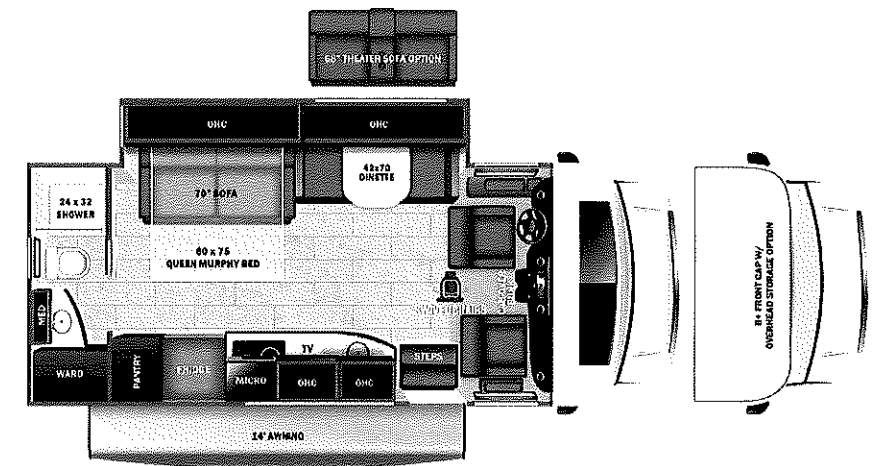

DIMENSIONS

Exterior height:.....131.00"
Exterior width:.....96.00"

CAPACITIES

Fresh water tank (gals.):...35.00
Gray water tank (gals.):...31.00
Black water/toilet tank (gals.):.....31.00
Propane (lbs.):.....41
Propane (gals.):.....9
Water heater (gals.):.....6.00

TIRES

Tire size (front):.....LT215/85R16
Tire size (mid):.....
Tire size (rear):.....LT215/85R16

Some dimensions may be rounded and may vary from the actual dimensions
Weights may be estimated calculations and may vary from the actual weight - refer to the vehicle weight labels for actual weights
Floorplans, features and specifications are subject to change without notice.