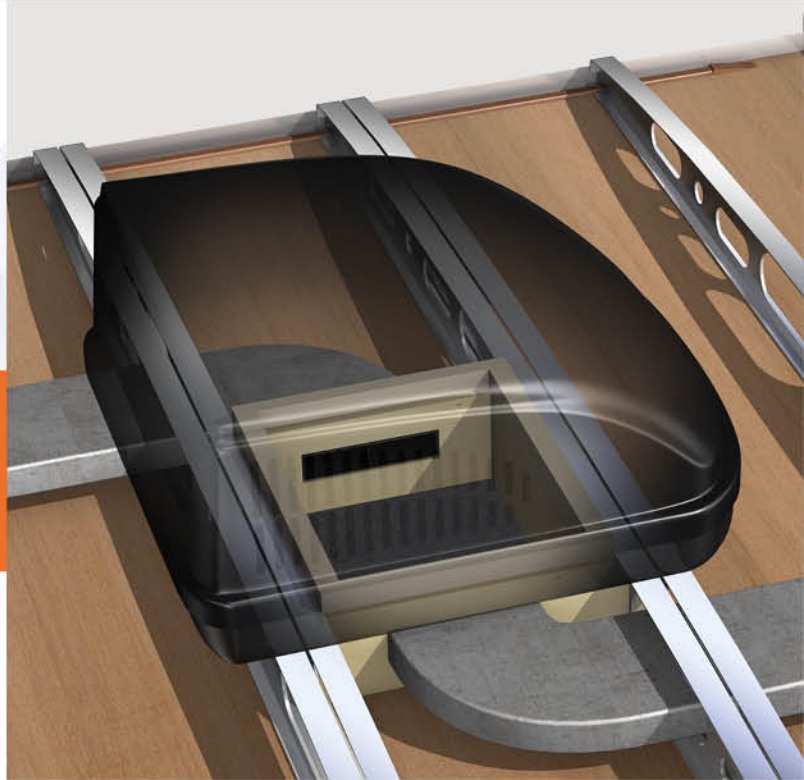

NEW 3RD AIR CONDITIONER OPTION

Avalanche introduces maximum cooling power with the addition of an optional, third Quiet Cool air conditioner on most models.