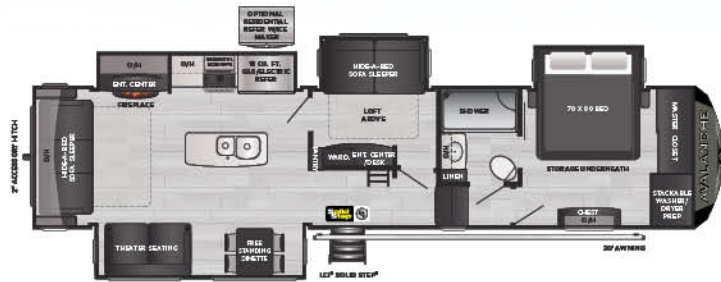

Avalanche's Introduces First Rear Kitchen and True Two Bedroom Models

Avalanche's new 295RK offers a massive rear kitchen in a compact 33'6" floorplan to cater to a new generation of culinary-minded RVers. Buyers looking for a true split two-bedroom floorplan can now find it in Avalanche's 390DS, the brand's first two bedroom fifth wheel.

NEW! 295RK | Rear kitchen, two slides, king bed

312RS | Rear sofa, three slides, king bed

NEW! 322RL | Rear living, mid-kitchen, master closet

332MK | Mid-kitchen, three slides, desk

338GK | Grand kitchen, barstools, outside kitchen

365MB | Mid bunk, loft, four slides

375RD | Rear den, five slides, oversized storage tray

378BH | 1 1/2 bath, bunkhouse w/ outside kitchen

382FL | Front living, rear master retreat

NEW! **390DS** | Double suite, 2 bath, lofted bunk

395BH | Rear bunkhouse, 2 bath, four slides

AVALANCHE | MODEL SPECIFICATIONS

MODEL	WEIGHT	CARRYING CAPACITY	HITCH WEIGHT	FRESH WATER	WASTE WATER	GRAY WATER	LPG	LENGTH*	WIDTH	HEIGHT	AWNING
295RK	10795	4205	2360	66	49	93	60	33' 6"	8' 4"	13' 2"	17'
312RS	11520	3480	2575	66	49	83	60	34' 11"	8' 4"	13' 2"	16'/11'
322RL	TBD	TBD	TBD	TBD	TBD	TBD	TBD	TBD	TBD	TBD	TBD
332MK	11338	3662	2390	66	49	83	60	34' 4"	8' 4"	13' 2"	16'
338GK	12350	3150	2700	66	49	83	60	38' 0"	8' 4"	13' 2"	19'/11'
365MB	12970	2530	2730	66	49	83	60	39' 5"	8' 4"	13' 2"	20'
375RD	13424	2576	2475	66	49	83	60	40' 8"	8' 4"	13' 4"	16'
378BH	13616	2884	2820	66	83	117	60	40' 8"	8' 4"	13' 4"	16'/10'
382FL	13487	3013	2815	66	44	78	60	41' 6"	8' 4"	13' 4"	14'/14'
390DS	TBD	TBD	TBD	TBD	TBD	TBD	TBD	TBD	TBD	TBD	TBD
395BH	13878	2622	2760	66	93	127	60	41' 7"	8' 4"	13' 4"	16'/11'