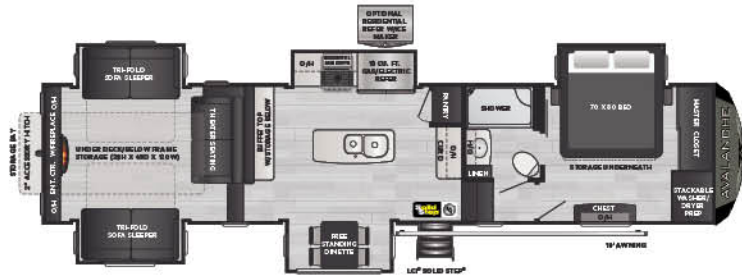

Avalanche's Introduces First Rear Kitchen and True Two Bedroom Models

Avalanche's new 295RK offers a massive rear kitchen in a compact 33'6" floorplan to cater to a new generation of culinary-minded RVers. Buyers looking for a true split two-bedroom floorplan can now find it in Avalanche's 390DS, the brand's first two bedroom fifth wheel.

NEW! 295RK | Rear kitchen, two slides, king bed

312RS | Rear sofa, three slides, king bed

NEW! 322RL | Rear living, mid-kitchen, master closet

332MK | Mid-kitchen, three slides, desk

338GK | Grand kitchen, barstools, outside kitchen

365MB | Mid bunk, loft, four slides

375RD | Rear den, five slides, oversized storage tray

378BH | 1 1/2 bath, bunkhouse w/ outside kitchen

382FL | Front living, rear master retreat

NEW! **390DS** | Double suite, 2 bath, lofted bunk

395BH | Rear bunkhouse, 2 bath, four slides

AVALANCHE | MODEL SPECIFICATIONS

MODEL	WEIGHT	CARRYING CAPACITY	HITCH WEIGHT	FRESH WATER	WASTE WATER	GRAY WATER	LPG	LENGTH*	WIDTH	HEIGHT	AWNING
295RK	10795	4205	2360	66	49	93	60	33' 6"	8' 4"	13' 2"	17'
312RS	11520	3480	2575	66	49	83	60	34' 11"	8' 4"	13' 2"	16'/11'
322RL	TBD	TBD	TBD	TBD	TBD	TBD	TBD	TBD	TBD	TBD	TBD
332MK	11338	3662	2390	66	49	83	60	34' 4"	8' 4"	13' 2"	16'
338GK	12350	3150	2700	66	49	83	60	38' 0"	8' 4"	13' 2"	19'/11'
365MB	12970	2530	2730	66	49	83	60	39' 5"	8' 4"	13' 2"	20'
375RD	13424	2576	2475	66	49	83	60	40' 8"	8' 4"	13' 4"	16'
378BH	13616	2884	2820	66	83	117	60	40' 8"	8' 4"	13' 4"	16'/10'
382FL	13487	3013	2815	66	44	78	60	41' 6"	8' 4"	13' 4"	14'/14'
390DS	TBD	TBD	TBD	TBD	TBD	TBD	TBD	TBD	TBD	TBD	TBD
395BH	13878	2622	2760	66	93	127	60	41' 7"	8' 4"	13' 4"	16'/11'