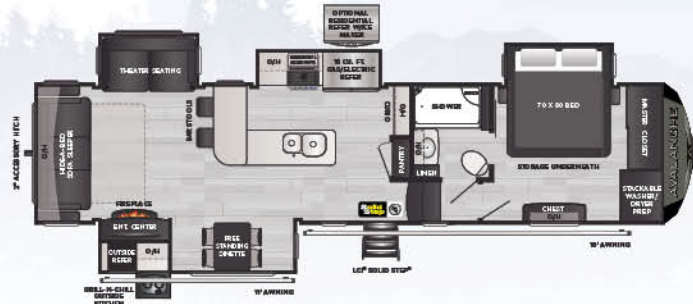

338GK | Grand kitchen, barstools, outside kitchen