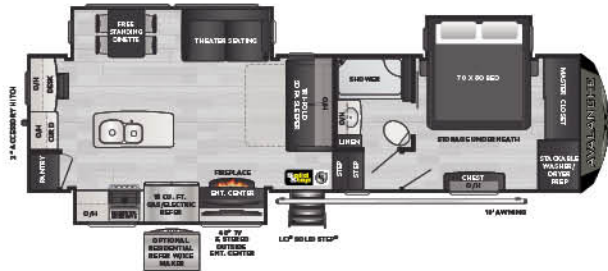

Avalanche's Introduces First Rear Kitchen and True Two Bedroom Models

Avalanche's new 295RK offers a massive rear kitchen in a compact 33'6" floorplan to cater to a new generation of culinary-minded RVers. Buyers looking for a true split two-bedroom floorplan can now find it in Avalanche's 390DS, the brand's first two bedroom fifth wheel.

NEW 3RD AIR CONDITIONER OPTION

Avalanche introduces maximum cooling power with the addition of an optional, third Quiet Cool air conditioner on most models.

AVALANCHE | FULL-PROFILE FIFTH WHEEL FLOORPLANS

NEW! 295RK | Rear kitchen, two slides, king bed

312RS | Rear sofa, three slides, king bed

NEW! 322RL | Rear living, mid-kitchen, master closet

332MK | Mid-kitchen, three slides, desk

338GK | Grand kitchen, barstools, outside kitchen

365MB | Mid bunk, loft, four slides

375RD | Rear den, five slides, oversized storage tray

378BH | 1 1/2 bath, bunkhouse w/ outside kitchen

382FL | Front living, rear master retreat

NEW! **390DS** | Double suite, 2 bath, lofted bunk