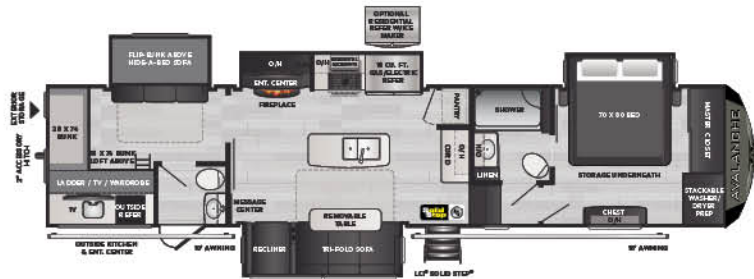

Avalanche's Introduces First Rear Kitchen and True Two Bedroom Models

Avalanche's new 295RK offers a massive rear kitchen in a compact 33'6" floorplan to cater to a new generation of culinary-minded RVers. Buyers looking for a true split two-bedroom floorplan can now find it in Avalanche's 390DS, the brand's first two bedroom fifth wheel.

NEW! 295RK | Rear kitchen, two slides, king bed

312RS | Rear sofa, three slides, king bed

NEW! 322RL | Rear living, mid-kitchen, master closet

332MK | Mid-kitchen, three slides, desk

338GK | Grand kitchen, barstools, outside kitchen

365MB | Mid bunk, loft, four slides

375RD | Rear den, five slides, oversized storage tray

378BH | 1 1/2 bath, bunkhouse w/ outside kitchen

382FL | Front living, rear master retreat

NEW! **390DS** | Double suite, 2 bath, lofted bunk

395BH | Rear bunkhouse, 2 bath, four slides

AVALANCHE | MODEL SPECIFICATIONS

MODEL	WEIGHT	CARRYING CAPACITY	HITCH WEIGHT	FRESH WATER	WASTE WATER	GRAY WATER	LPG	LENGTH*	WIDTH	HEIGHT	AWNING
295RK	10795	4205	2360	66	49	93	60	33' 6"	8' 4"	13' 2"	17'
312RS	11520	3480	2575	66	49	83	60	34' 11"	8' 4"	13' 2"	16'/11'
322RL	TBD	TBD	TBD	TBD	TBD	TBD	TBD	TBD	TBD	TBD	TBD
332MK	11338	3662	2390	66	49	83	60	34' 4"	8' 4"	13' 2"	16'
338GK	12350	3150	2700	66	49	83	60	38' 0"	8' 4"	13' 2"	19'/11'
365MB	12970	2530	2730	66	49	83	60	39' 5"	8' 4"	13' 2"	20'
375RD	13424	2576	2475	66	49	83	60	40' 8"	8' 4"	13' 4"	16'
378BH	13616	2884	2820	66	83	117	60	40' 8"	8' 4"	13' 4"	16'/10'
382FL	13487	3013	2815	66	44	78	60	41' 6"	8' 4"	13' 4"	14'/14'
390DS	TBD	TBD	TBD	TBD	TBD	TBD	TBD	TBD	TBD	TBD	TBD
395BH	13878	2622	2760	66	93	127	60	41' 7"	8' 4"	13' 4"	16'/11'