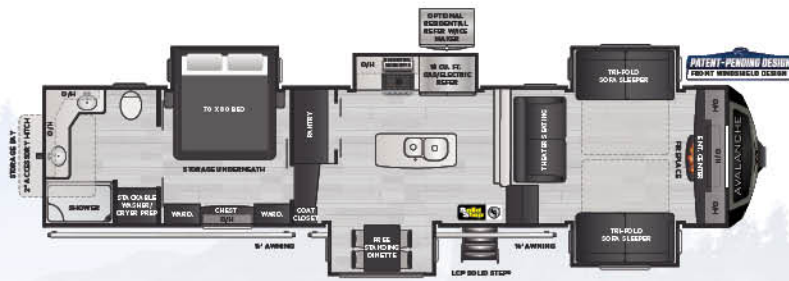

Avalanche's Introduces First Rear Kitchen and True Two Bedroom Models

Avalanche's new 295RK offers a massive rear kitchen in a compact 33'6" floorplan to cater to a new generation of culinary-minded RVers. Buyers looking for a true split two-bedroom floorplan can now find it in Avalanche's 390DS, the brand's first two bedroom fifth wheel.

365MB | Mid bunk, loft, four slides

375RD | Rear den, five slides, oversized storage tray

378BH | 1 1/2 bath, bunkhouse w/ outside kitchen

382FL | Front living, rear master retreat

NEW! **390DS** | Double suite, 2 bath, lofted bunk

395BH | Rear bunkhouse, 2 bath, four slides

AVALANCHE | MODEL SPECIFICATIONS

MODEL	WEIGHT	CARRYING CAPACITY	HITCH WEIGHT	FRESH WATER	WASTE WATER	GRAY WATER	LPG	LENGTH*	WIDTH	HEIGHT	AWNING
295RK	10795	4205	2360	66	49	93	60	33' 6"	8' 4"	13' 2"	17'
312RS	11520	3480	2575	66	49	83	60	34' 11"	8' 4"	13' 2"	16'/11'
322RL	TBD	TBD	TBD	TBD	TBD	TBD	TBD	TBD	TBD	TBD	TBD
332MK	11338	3662	2390	66	49	83	60	34' 4"	8' 4"	13' 2"	16'
338GK	12350	3150	2700	66	49	83	60	38' 0"	8' 4"	13' 2"	19'/11'
365MB	12970	2530	2730	66	49	83	60	39' 5"	8' 4"	13' 2"	20'
375RD	13424	2576	2475	66	49	83	60	40' 8"	8' 4"	13' 4"	16'
378BH	13616	2884	2820	66	83	117	60	40' 8"	8' 4"	13' 4"	16'/10'
382FL	13487	3013	2815	66	44	78	60	41' 6"	8' 4"	13' 4"	14'/14'
390DS	TBD	TBD	TBD	TBD	TBD	TBD	TBD	TBD	TBD	TBD	TBD
395BH	13878	2622	2760	66	93	127	60	41' 7"	8' 4"	13' 4"	16'/11'