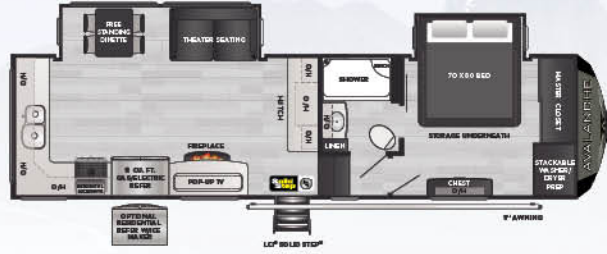

Avalanche's Introduces First Rear Kitchen and True Two Bedroom Models

Avalanche's new 295RK offers a massive rear kitchen in a compact 33'6" floorplan to cater to a new generation of culinary-minded RVers. Buyers looking for a true split two-bedroom floorplan can now find it in Avalanche's 390DS, the brand's first two bedroom fifth wheel.

NEW 3RD AIR CONDITIONER OPTION

Avalanche introduces maximum cooling power with the addition of an optional, third Quiet Cool air conditioner on most models.

AVALANCHE | FULL-PROFILE FIFTH WHEEL FLOORPLANS

395BH | Rear bunkhouse, 2 bath, four slides

AVALANCHE | MODEL SPECIFICATIONS

MODEL	WEIGHT	CARRYING CAPACITY	HITCH WEIGHT	FRESH WATER	WASTE WATER	GRAY WATER	LPG	LENGTH*	WIDTH	HEIGHT	AWNING
295RK	10795	4205	2360	66	49	93	60	33' 6"	8' 4"	13' 2"	17'
312RS	11520	3480	2575	66	49	83	60	34' 11"	8' 4"	13' 2"	16'/11'
322RL	TBD	TBD	TBD	TBD	TBD	TBD	TBD	TBD	TBD	TBD	TBD
332MK	11338	3662	2390	66	49	83	60	34' 4"	8' 4"	13' 2"	16'
338GK	12350	3150	2700	66	49	83	60	38' 0"	8' 4"	13' 2"	19'/11'
365MB	12970	2530	2730	66	49	83	60	39' 5"	8' 4"	13' 2"	20'
375RD	13424	2576	2475	66	49	83	60	40' 8"	8' 4"	13' 4"	16'
378BH	13616	2884	2820	66	83	117	60	40' 8"	8' 4"	13' 4"	16'/10'
382FL	13487	3013	2815	66	44	78	60	41' 6"	8' 4"	13' 4"	14'/14'
390DS	TBD	TBD	TBD	TBD	TBD	TBD	TBD	TBD	TBD	TBD	TBD
395BH	13878	2622	2760	66	93	127	60	41' 7"	8' 4"	13' 4"	16'/11'