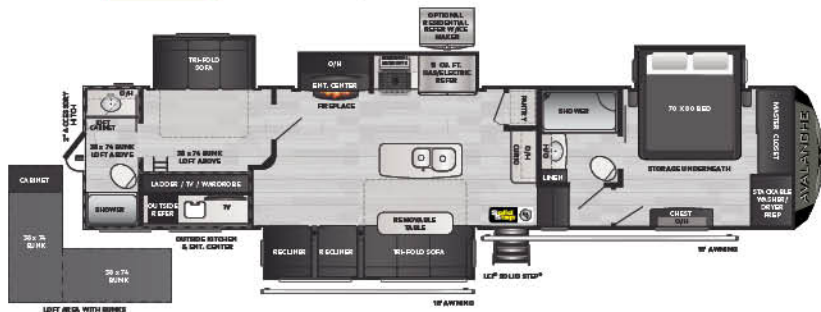

Avalanche's Introduces First Rear Kitchen and True Two Bedroom Models

Avalanche's new 295RK offers a massive rear kitchen in a compact 33'6" floorplan to cater to a new generation of culinary-minded RVers. Buyers looking for a true split two-bedroom floorplan can now find it in Avalanche's 390DS, the brand's first two bedroom fifth wheel.

365MB | Mid bunk, loft, four slides

375RD | Rear den, five slides, oversized storage tray

378BH | 1 1/2 bath, bunkhouse w/ outside kitchen

382FL | Front living, rear master retreat

NEW! **390DS** | Double suite, 2 bath, lofted bunk

395BH | Rear bunkhouse, 2 bath, four slides

AVALANCHE | MODEL SPECIFICATIONS

MODEL	WEIGHT	CARRYING CAPACITY	HITCH WEIGHT	FRESH WATER	WASTE WATER	GRAY WATER	LPG	LENGTH*	WIDTH	HEIGHT	AWNING
295RK	10795	4205	2360	66	49	93	60	33' 6"	8' 4"	13' 2"	17'
312RS	11520	3480	2575	66	49	83	60	34' 11"	8' 4"	13' 2"	16'/11'
322RL	TBD	TBD	TBD	TBD	TBD	TBD	TBD	TBD	TBD	TBD	TBD
332MK	11338	3662	2390	66	49	83	60	34' 4"	8' 4"	13' 2"	16'
338GK	12350	3150	2700	66	49	83	60	38' 0"	8' 4"	13' 2"	19'/11'
365MB	12970	2530	2730	66	49	83	60	39' 5"	8' 4"	13' 2"	20'
375RD	13424	2576	2475	66	49	83	60	40' 8"	8' 4"	13' 4"	16'
378BH	13616	2884	2820	66	83	117	60	40' 8"	8' 4"	13' 4"	16'/10'
382FL	13487	3013	2815	66	44	78	60	41' 6"	8' 4"	13' 4"	14'/14'
390DS	TBD	TBD	TBD	TBD	TBD	TBD	TBD	TBD	TBD	TBD	TBD
395BH	13878	2622	2760	66	93	127	60	41' 7"	8' 4"	13' 4"	16'/11'