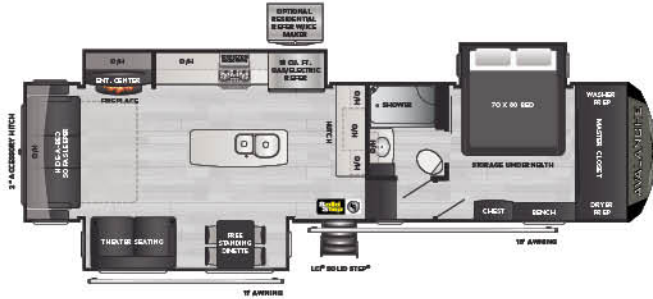

NEW! 322RL | Rear living, mid-kitchen, master closet