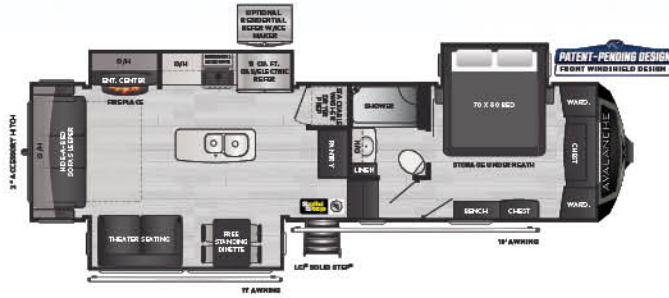

312RS | Rear sofa, three slides, king bed