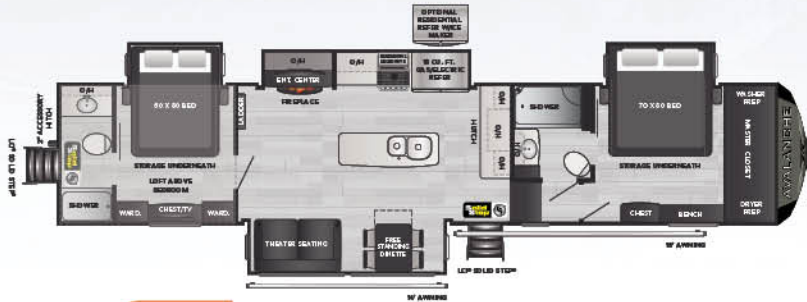

Avalanche's Introduces First Rear Kitchen and True Two Bedroom Models

Avalanche's new 295RK offers a massive rear kitchen in a compact 33'6" floorplan to cater to a new generation of culinary-minded RVers. Buyers looking for a true split two-bedroom floorplan can now find it in Avalanche's 390DS, the brand's first two bedroom fifth wheel.

365MB | Mid bunk, loft, four slides

375RD | Rear den, five slides, oversized storage tray

378BH | 1 1/2 bath, bunkhouse w/ outside kitchen

382FL | Front living, rear master retreat

NEW! **390DS** | Double suite, 2 bath, lofted bunk

395BH | Rear bunkhouse, 2 bath, four slides

AVALANCHE | MODEL SPECIFICATIONS

MODEL	WEIGHT	CARRYING CAPACITY	HITCH WEIGHT	FRESH WATER	WASTE WATER	GRAY WATER	LPG	LENGTH*	WIDTH	HEIGHT	AWNING
295RK	10795	4205	2360	66	49	93	60	33' 6"	8' 4"	13' 2"	17'
312RS	11520	3480	2575	66	49	83	60	34' 11"	8' 4"	13' 2"	16'/11'
322RL	TBD	TBD	TBD	TBD	TBD	TBD	TBD	TBD	TBD	TBD	TBD
332MK	11338	3662	2390	66	49	83	60	34' 4"	8' 4"	13' 2"	16'
338GK	12350	3150	2700	66	49	83	60	38' 0"	8' 4"	13' 2"	19'/11'
365MB	12970	2530	2730	66	49	83	60	39' 5"	8' 4"	13' 2"	20'
375RD	13424	2576	2475	66	49	83	60	40' 8"	8' 4"	13' 4"	16'
378BH	13616	2884	2820	66	83	117	60	40' 8"	8' 4"	13' 4"	16'/10'
382FL	13487	3013	2815	66	44	78	60	41' 6"	8' 4"	13' 4"	14'/14'
390DS	TBD	TBD	TBD	TBD	TBD	TBD	TBD	TBD	TBD	TBD	TBD
395BH	13878	2622	2760	66	93	127	60	41' 7"	8' 4"	13' 4"	16'/11'