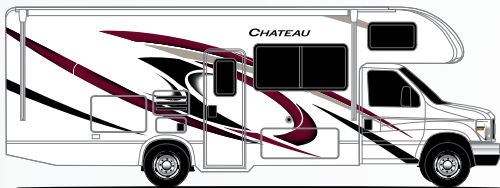

CHATEAU®

OPTIONAL THEATER SEATING

OPTIONAL THEATER SEATING

OPTIONAL THEATER SEATING

Exterior Graphics & Interior Decor

CLASS C

DENIM BLUE

RED SADDLE PARTIAL PAINT
(31B, 31E, & 31W) (N/A 31BV, 31EV, & 31WV)

BONITA BAY FULL-BODY PAINT
(31B, 31E, & 31W)

RODEO RED

MIDNIGHT BLUE PARTIAL PAINT
(31B, 31E, & 31W) (N/A 31BV, 31EV, & 31WV)

DAYTONA BEACH FULL-BODY PAINT
(31B, 31E, & 31W)

SPRINTERS

DENIM BLUE
(SPRINTERS)