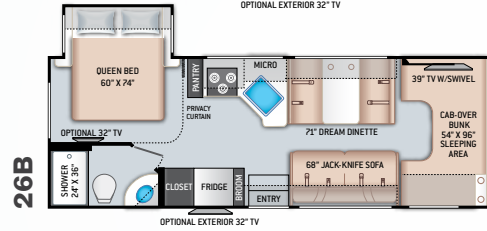

CHATEAU®

OPTIONAL THEATER SEATING

OPTIONAL THEATER SEATING

OPTIONAL THEATER SEATING