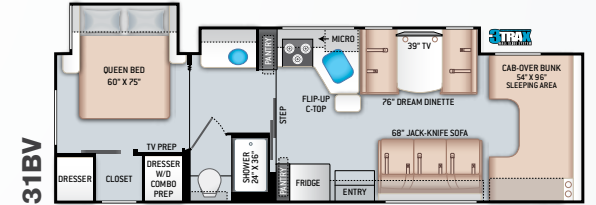

CHATEAU®

OPTIONAL THEATER SEATING

OPTIONAL THEATER SEATING

OPTIONAL THEATER SEATING