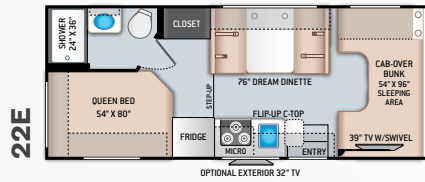

CHATEAU®

OPTIONAL THEATER SEATING

OPTIONAL THEATER SEATING

OPTIONAL THEATER SEATING