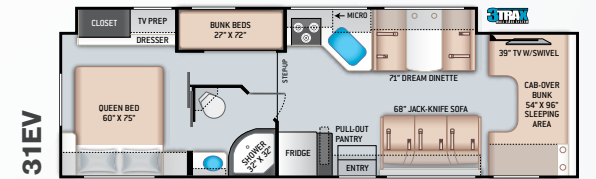

CHATEAU®

OPTIONAL THEATER SEATING

OPTIONAL THEATER SEATING

OPTIONAL THEATER SEATING