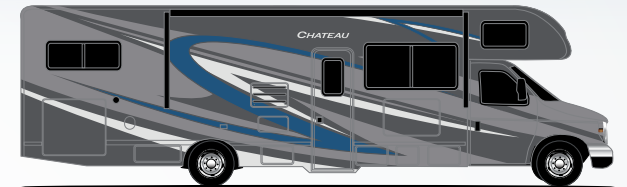

CHATEAU®

OPTIONAL THEATER SEATING

OPTIONAL THEATER SEATING

OPTIONAL THEATER SEATING

Exterior Graphics & Interior Decor

CLASS C

DENIM BLUE

RED SADDLE PARTIAL PAINT
(31B, 31E, & 31W) (N/A 31BV, 31EV, & 31WV)

BONITA BAY FULL-BODY PAINT
(31B, 31E, & 31W)

RODEO RED

MIDNIGHT BLUE PARTIAL PAINT
(31B, 31E, & 31W) (N/A 31BV, 31EV, & 31WV)

DAYTONA BEACH FULL-BODY PAINT
(31B, 31E, & 31W)

SPRINTERS

DENIM BLUE
(SPRINTERS)