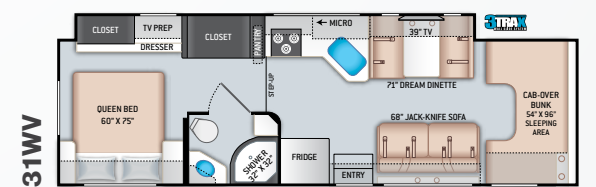

CHATEAU®

OPTIONAL THEATER SEATING

OPTIONAL THEATER SEATING

OPTIONAL THEATER SEATING