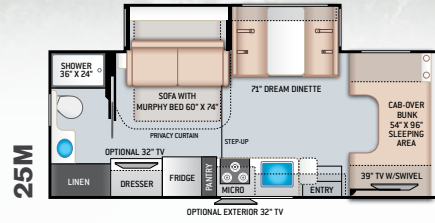

CHATEAU®

OPTIONAL THEATER SEATING

OPTIONAL THEATER SEATING

OPTIONAL THEATER SEATING