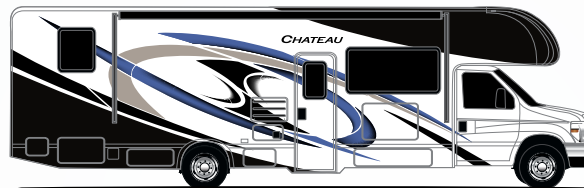

BONITA BAY FULL-BODY PAINT
(31B, 31E, & 31W)

RODEO RED

MIDNIGHT BLUE PARTIAL PAINT
(31B, 31E, & 31W) (N/A 31BV, 31EV, & 31WV)

DAYTONA BEACH FULL-BODY PAINT
(31B, 31E, & 31W)

SPRINTERS

DENIM BLUE
(SPRINTERS)