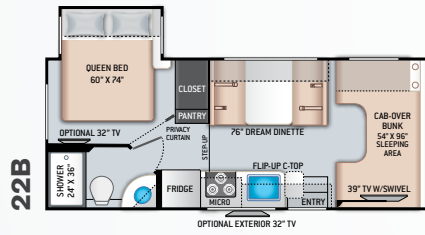

CHATEAU®

OPTIONAL THEATER SEATING

OPTIONAL THEATER SEATING

OPTIONAL THEATER SEATING