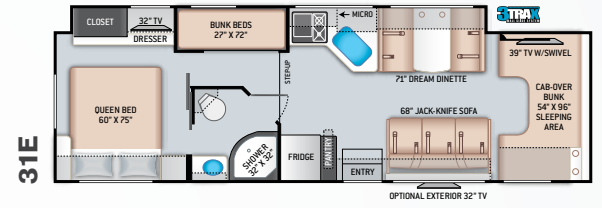

CHATEAU®

OPTIONAL THEATER SEATING

OPTIONAL THEATER SEATING

OPTIONAL THEATER SEATING