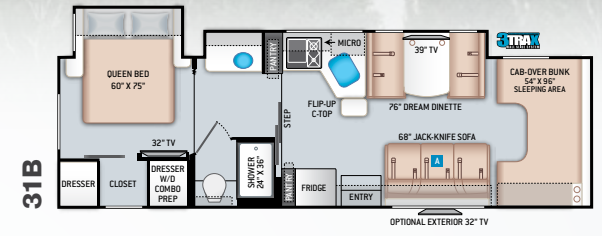

CHATEAU®

OPTIONAL THEATER SEATING