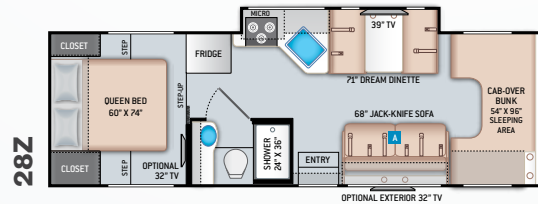

CHATEAU®

OPTIONAL THEATER SEATING