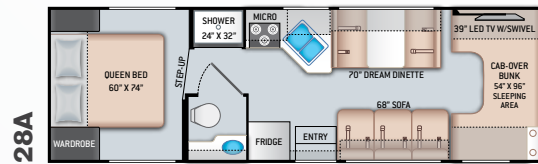

CHATEAU®

OPTIONAL THEATER SEATING

OPTIONAL THEATER SEATING

OPTIONAL THEATER SEATING