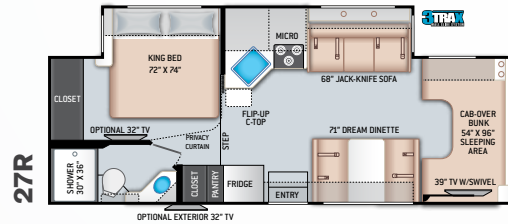

CHATEAU®

OPTIONAL THEATER SEATING

OPTIONAL THEATER SEATING

OPTIONAL THEATER SEATING

Exterior Graphics & Interior Decor

CLASS C

DENIM BLUE

RED SADDLE PARTIAL PAINT
(31B, 31E, & 31W) (N/A 31BV, 31EV, & 31WV)

BEDROOM & BATHROOM

- Serta® Queen Size Bed (24BL)
- Serta® Full Size Bed (24DS)
- Bedroom 12V Outlet for CPAP Machine
- Bedroom USB Power Charging Center for Electronics

- Shower with Curved Anti-Microbial Shower Curtain
- Skylight in Shower
- Power Bath Vent with Wall Switch
- Foot Flush Toilet
- Stainless Steel Bathroom Sink

ENTERTAINMENT

- 32" TV on Manual Swivel in Living Area (24BL)
- 39" TV in Living Area (24DS)
- HDMI Video Distribution Box
- Cable TV Ready
- HD/DSS Satellite Ready

ENTERTAINMENT OPTIONS

- 32" TV in Bedroom