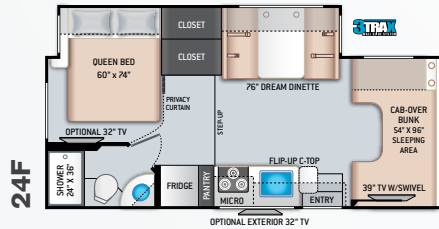

CHATEAU®

OPTIONAL THEATER SEATING

OPTIONAL THEATER SEATING

OPTIONAL THEATER SEATING