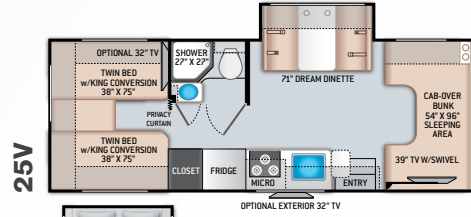

CHATEAU®

OPTIONAL THEATER SEATING

OPTIONAL THEATER SEATING

OPTIONAL THEATER SEATING