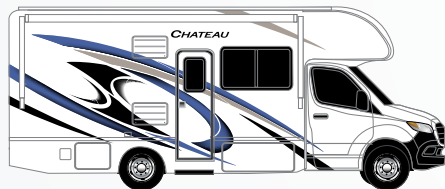

BONITA BAY FULL-BODY PAINT
(31B, 31E, & 31W)

RODEO RED

MIDNIGHT BLUE PARTIAL PAINT
(31B, 31E, & 31W) (N/A 31BV, 31EV, & 31WV)

DAYTONA BEACH FULL-BODY PAINT
(31B, 31E, & 31W)

SPRINTERS

DENIM BLUE
(SPRINTERS)