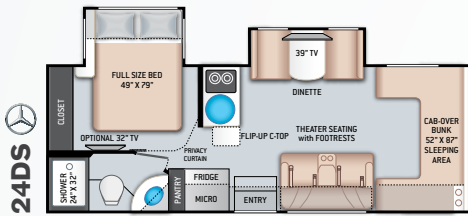

CHATEAU®

OPTIONAL THEATER SEATING

OPTIONAL THEATER SEATING

OPTIONAL THEATER SEATING

Exterior Graphics & Interior Decor

CLASS C

DENIM BLUE

RED SADDLE PARTIAL PAINT
(31B, 31E, & 31W) (N/A 31BV, 31EV, & 31WV)

ENTERTAINMENT

- 32" TV on Manual Swivel in Living Area (24BL)
- 39" TV in Living Area (24DS)
- HDMI Video Distribution Box
- Cable TV Ready
- HD/DSS Satellite Ready

ENTERTAINMENT OPTIONS

- 32" TV in Bedroom