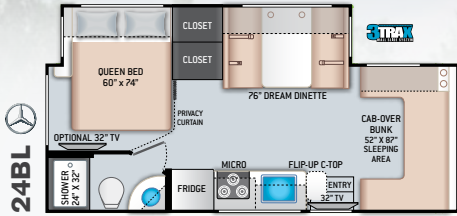

CHATEAU®

OPTIONAL THEATER SEATING

OPTIONAL THEATER SEATING

OPTIONAL THEATER SEATING