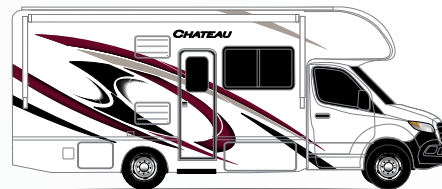

BONITA BAY FULL-BODY PAINT
(31B, 31E, & 31W)

RODEO RED

MIDNIGHT BLUE PARTIAL PAINT
(31B, 31E, & 31W) (N/A 31BV, 31EV, & 31WV)

DAYTONA BEACH FULL-BODY PAINT
(31B, 31E, & 31W)

SPRINTERS

DENIM BLUE
(SPRINTERS)