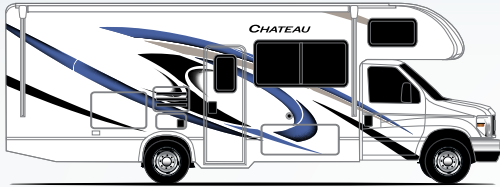

Exterior Graphics & Interior Decor

CLASS C

DENIM BLUE