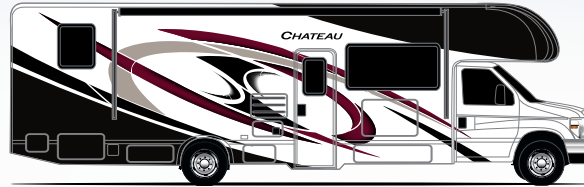

RED SADDLE PARTIAL PAINT
(31B, 31E, & 31W) (N/A 31BV, 31EV, & 31WV)