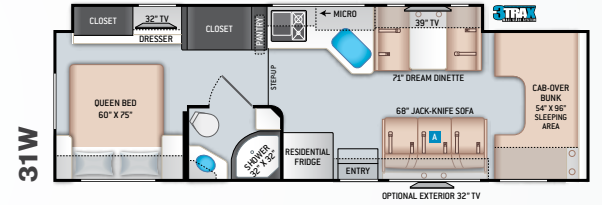

CHATEAU®

OPTIONAL THEATER SEATING