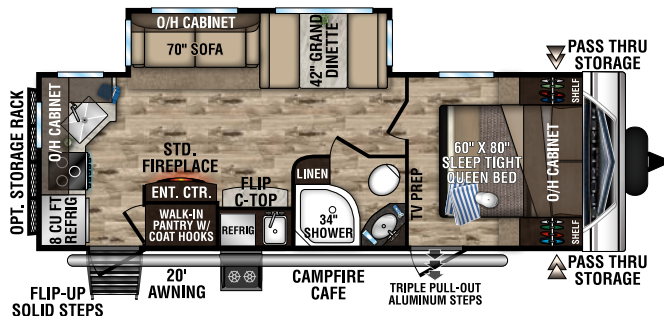

2020 SPORTTREK

ST25IVRK