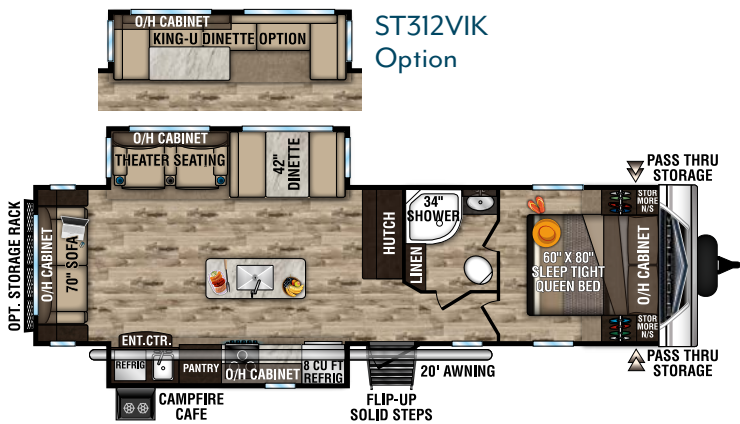

2020 SPORTTREK

ST312VIK