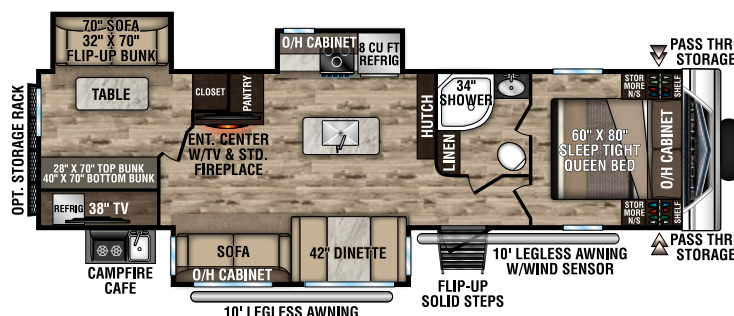

ST327VIK

ST332VBH

NEW

ST342VMB

ST342VMB Options

Living Room/Kitchen

- Built-In Radius Entertainment Center w/Shoe Cubby (VBF)
- Comfort by Design® Grand Dinette
- Flush-Mount Interior Speakers
- High Efficiency LED Lighting
- High-Rise Satin Nickel Faucet w/Sprayer
- Jiffy w/Fold Down Center Console
- Mortise & Tenon Hardwood Cabinet Doors
- Panoramic Opening Slideout Windows
- Deco Backsplash
- Tilt-Out Utility Tray

Appliances

- 3-Burner Flush-mount Stovetop w/Oven, Glass Top & Back Light
- 8 CU FT Refrigerator
- Coleman® Whisper A/C
- Microwave w/Turntable
- Vented Range Hood w/Light

Bath

- Designer Shower Curtain w/Liner (VBF)
- Foot-Flush Porcelain Toilet
- Mirrored Medicine Cabinet
- Multi-Shelf Shower or Tub

Bedroom

- (2) Gas Struts for Large Under-Bed Storage
- 3-Panel Sliding Privacy Doors (VBF)
- 60" x 80" Sleep Tight® Mattress
- Full Length Closets
- Hard Valances
- Solid Privacy Door(s) (VBF)
- StorMore Nightstands (CPAP sized) w/110 & USB Port
- Teddy Bear® Bunk Mattress(s) (VBF)
- TV & Satellite Connections