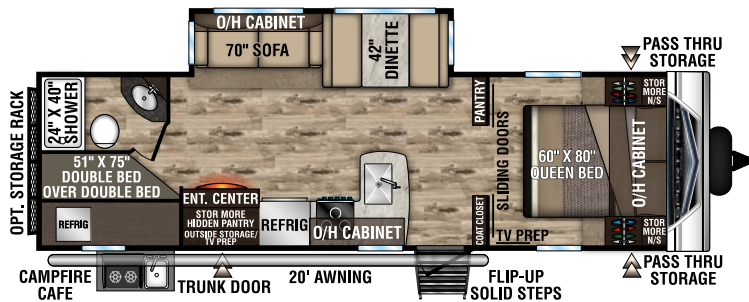

ST281VBH **NEW**