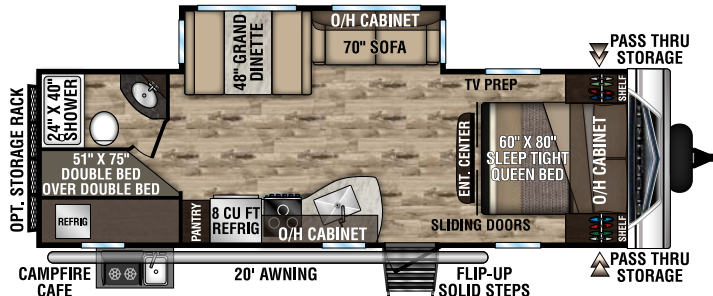

2020 SPORTTREK

ST270VBH