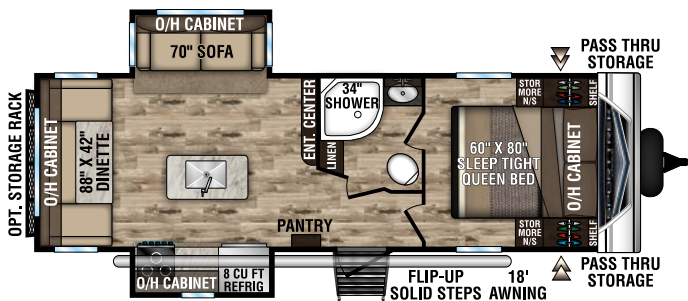

2020 SPORTTREK

ST252VRD