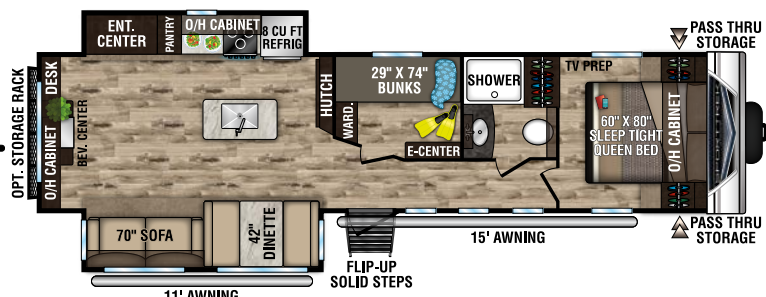

ST327VIK

ST332VBH

NEW

ST342VMB

ST342VMB Options

Living Room/Kitchen

- Built-In Radius Entertainment Center w/Shoe Cubby (VBF)
- Comfort by Design® Grand Dinette
- Flush-Mount Interior Speakers
- High Efficiency LED Lighting
- High-Rise Satin Nickel Faucet w/Sprayer
- Jiffy w/Fold Down Center Console
- Mortise & Tenon Hardwood Cabinet Doors
- Panoramic Opening Slideout Windows
- Deco Backsplash
- Tilt-Out Utility Tray

Appliances

- 3-Burner Flush-mount Stovetop w/Oven, Glass Top & Back Light
- 8 CU FT Refrigerator
- Coleman® Whisper A/C
- Microwave w/Turntable
- Vented Range Hood w/Light

Bath

- Designer Shower Curtain w/Liner (VBF)
- Foot-Flush Porcelain Toilet
- Mirrored Medicine Cabinet
- Multi-Shelf Shower or Tub

Bedroom

- (2) Gas Struts for Large Under-Bed Storage
- 3-Panel Sliding Privacy Doors (VBF)
- 60" x 80" Sleep Tight® Mattress
- Full Length Closets
- Hard Valances
- Solid Privacy Door(s) (VBF)
- StorMore Nightstands (CPAP sized) w/110 & USB Port
- Teddy Bear® Bunk Mattress(s) (VBF)
- TV & Satellite Connections