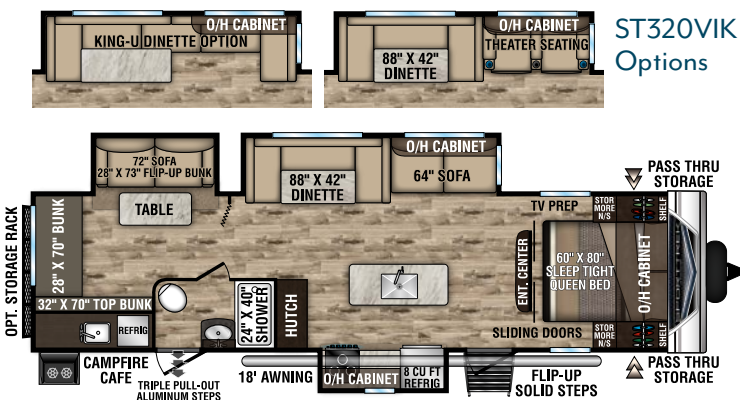

2020 SPORTTREK

ST320VIK

ST327VIK

NEW