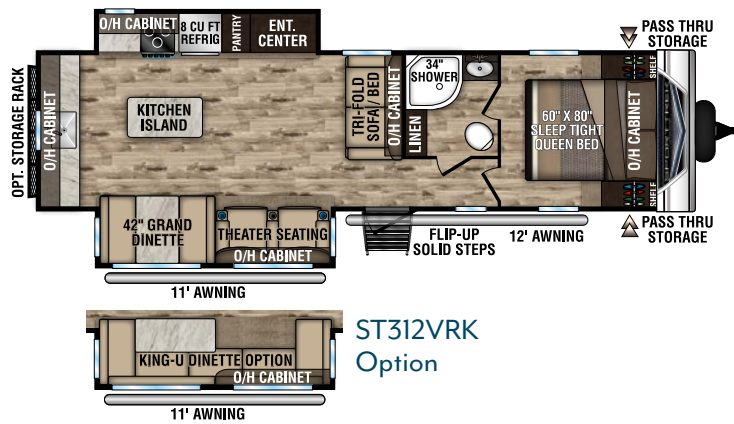

2020 SPORTTREK

ST312VRK

ST327VIK

NEW