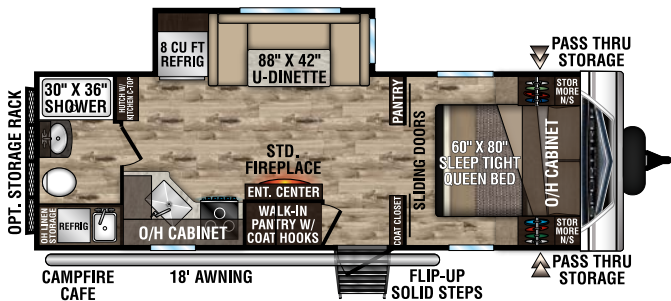

2020 SPORTTREK

ST24IVMS **NEW**