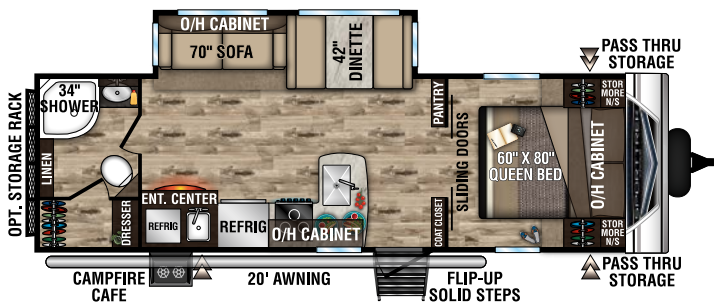

2020 SPORTTREK

ST271VMB