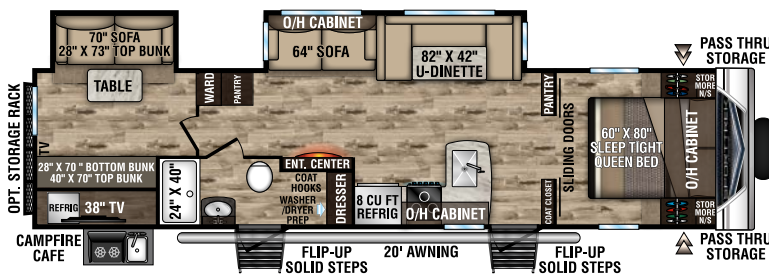

ST332VBH

NEW