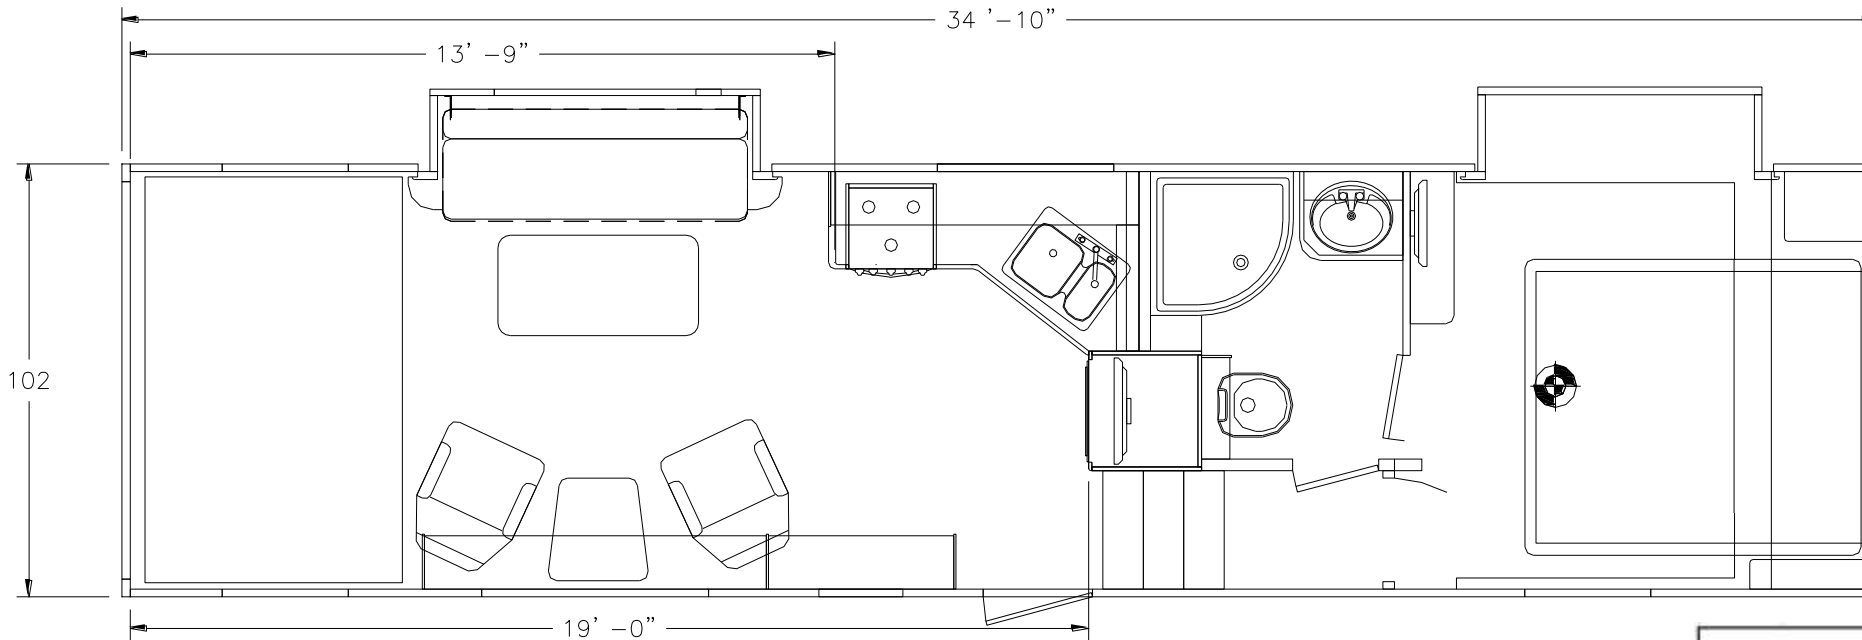

PRODUCT PRESENTATION – 32CRXL

- **Lamilux SUNSATION® Exterior Wall Laminate for Extreme UV Resistance and Color Stability**
- **102" Wide-Body Design**
- **4KW Onan Generator w/Transfer Switch**
- **15K BTU Ducted A/C**
- **Living Room Slideout**
- **Bedroom Slideout**
- **3-Burner Range w/Oven**
- **Dual Swivel Rockers**
- **32" Living Room & Bedroom TVs**
- **Solid Surface Galley Top w/Covers**

GENESIS
SUPREME

The Journey Begins...

32CRXL Exterior

32CRXL Floorplan & Specs

All product data, graphics, and photography in this document were as accurate as possible at time of publication. Subsequent refinements during the model year may be evident in the actual product. Genesis Supreme reserves the right to change colors, material, equipment and specifications without notice, and to add, modify or discontinue models shown in promotional materials. Standard/Optional Features and Specs may change without notice. Photographs of interiors & exteriors depicted on this website are strictly representational - colors, materials, appliances, fabrics, etc. may vary or change without notice. Unloaded vehicle weight and carrying capacity capacities will vary depending on optional equipment. Dry weight is measured from standard build and will vary with options. Weight of water, LP gas, fuel and options are not included in Cargo Capacity payload.

UNIT SPECS	
	32CRXL
OVERALL LENGTH	36' 0"
GVWR (lbs)	15,000
DRY WEIGHT (lbs)	11,110
HITCH WEIGHT (lbs)	2,510
AXLE WEIGHT (lbs)	8,600
AXLE CAPACITY (lbs)	7,000
CARGO CAPACITY (lbs)**	3,890
TIRE SIZE	16"
FRESH WATER (GAL)	160
GRAY WATER (GAL)	50
BLACK TANK (GAL)	50
Note: Weights may change due to options added.	