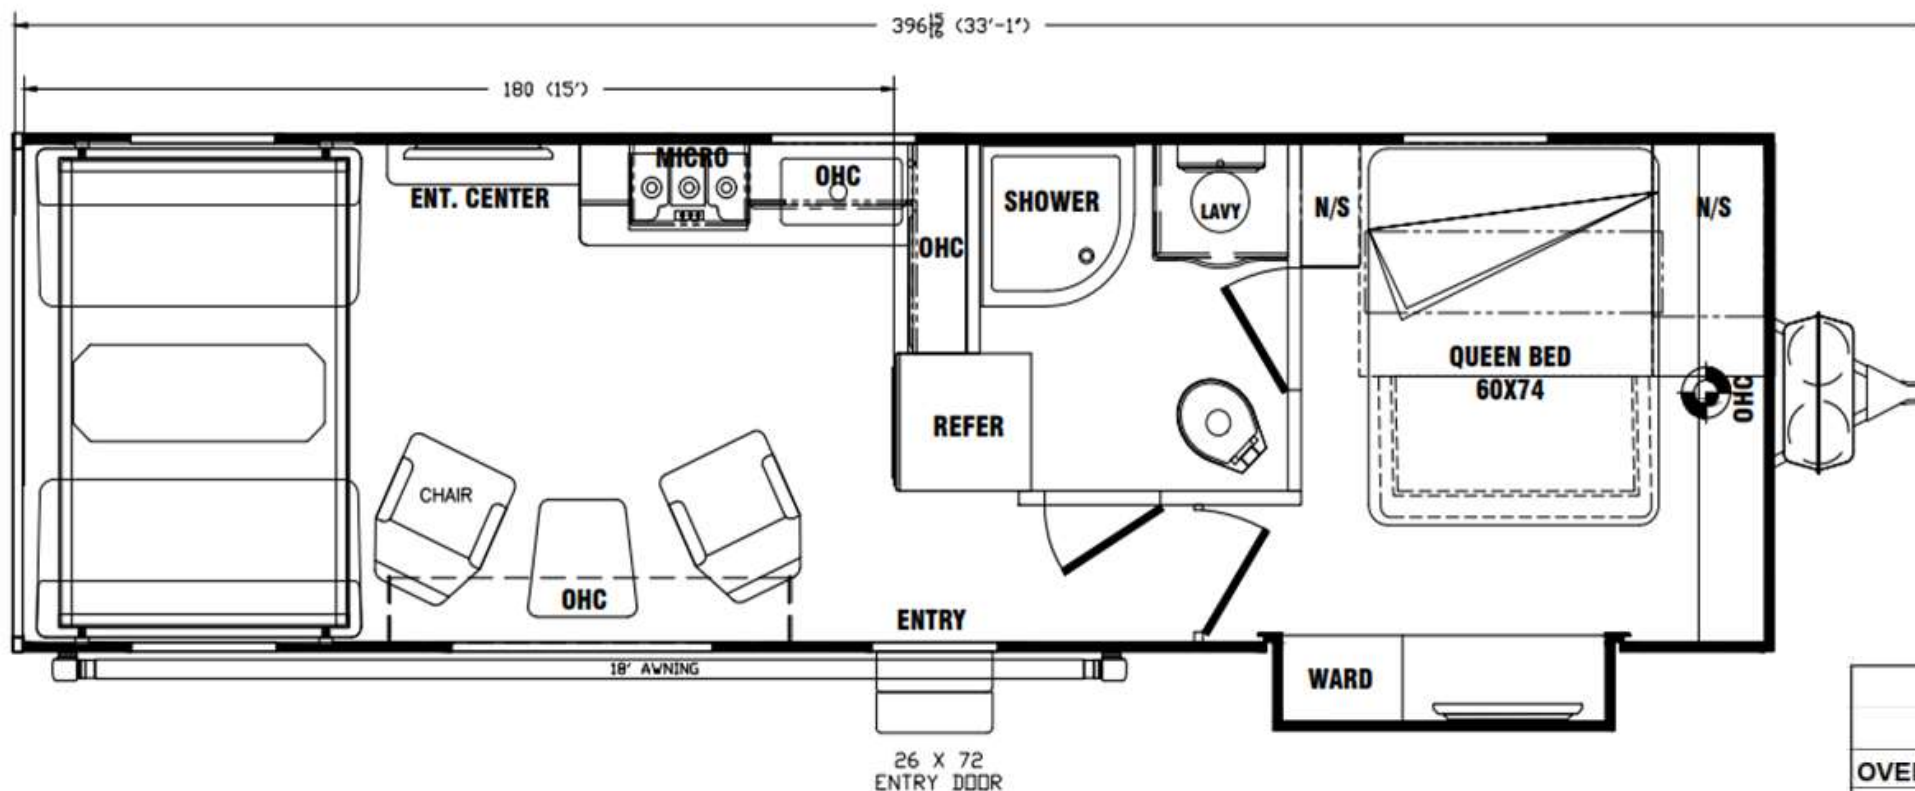

G2915CRXL Floorplan & Specs

All product data, graphics, and photography in this document were as accurate as possible at time of publication. Subsequent refinements during the model year may be evident in the actual product. Genesis Supreme reserves the right to change colors, material, equipment and specifications without notice, and to add, modify or discontinue models shown in promotional materials. Standard/Optional Features and Specs may change without notice. Photographs of interiors & exteriors depicted on this website are strictly representational - colors, materials, appliances, fabrics, etc. may vary or change without notice. Unloaded vehicle weight and carrying capacity capacities will vary depending on optional equipment. Dry weight is measured from standard build and will vary with options. Weight of water, LP gas, fuel and options are not included in Cargo Capacity payload.

UNIT SPECS	
	G2915CRXL
OVERALL LENGTH	33'-1"
GVWR (lbs)	11,500
DRY WEIGHT (lbs)	8,090
HITCH WEIGHT (lbs)	1,340
AXLE WEIGHT (lbs)	6,750
AXLE CAPACITY (II (Double))	6,000
CARGO CAPACITY (lbs)**	3,410
TIRE SIZE	15"
FRESH WATER (GAL)	100
GRAY WATER (GAL)	40
BLACK TANK (GAL)	40
Note: Weights may change due to options added.