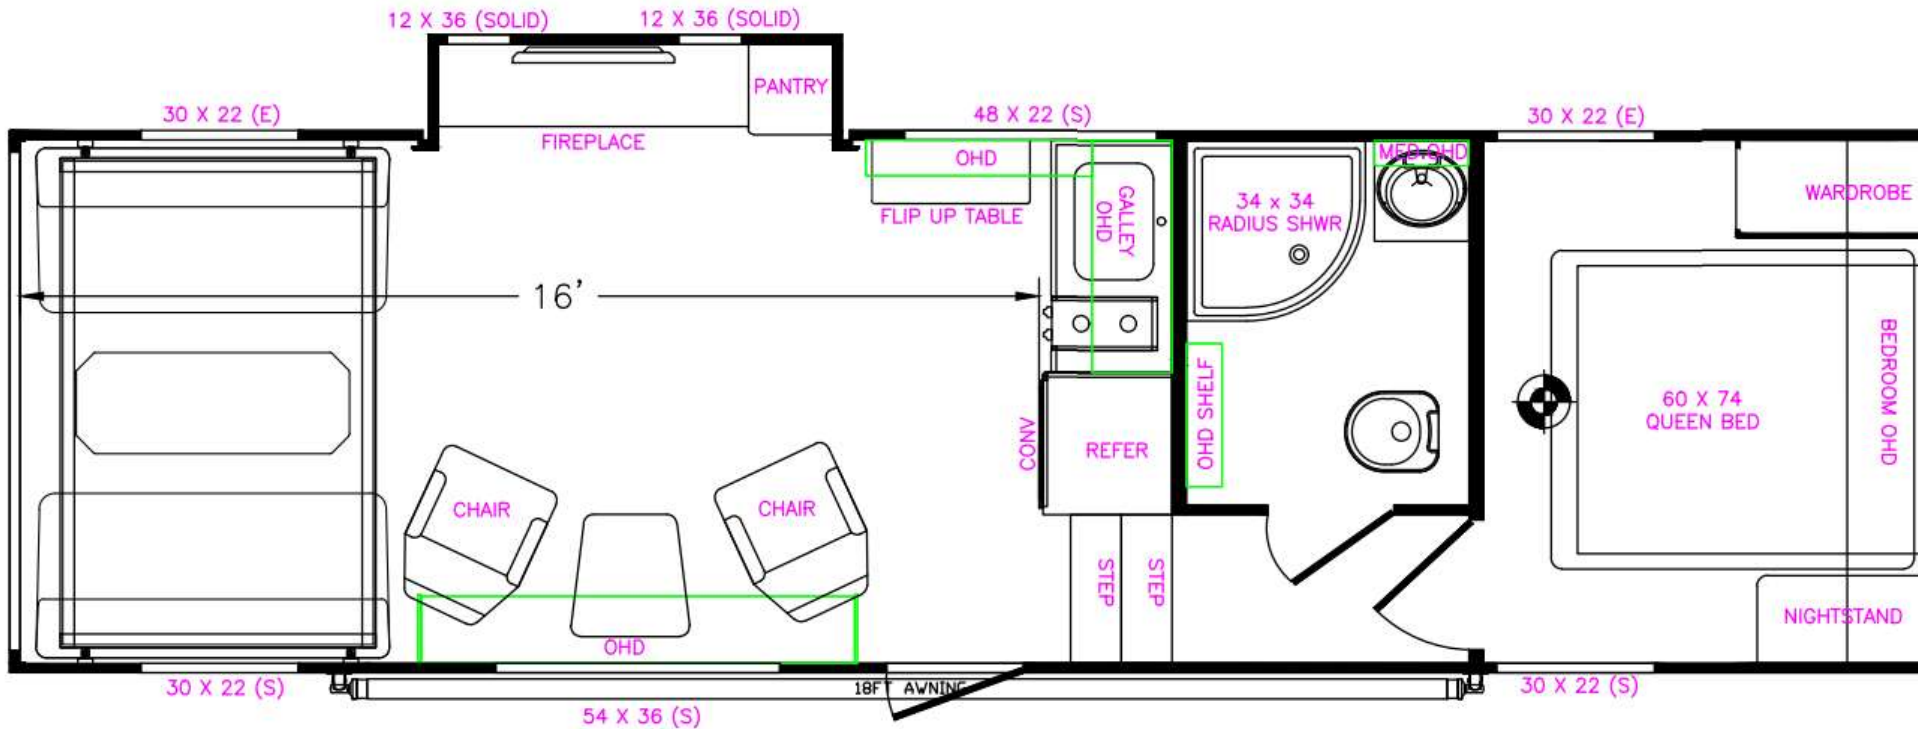

The Journey Begins...

G295LTE Exterior

G295LTE Floorplan & Specs

UNIT SPECS

OVERALL LENGTH – 32'

GVWR (LBS.) – 12,000

DRY WEIGHT (LBS.) – 9336

HITCH WEIGHT (LBS.) – 2356

AXLE WEIGHT (LBS.) – 6980

AXLE CAPACITY (LBS.) – 6,000 (double axle)

CARGO LENGTH – 15'-5"

CARGO CAPACITY (LBS.)** – 2664

TIRE SIZE – 15"

FRESH WATER (GAL.) – 100

GRAY WATER (GAL.) – 40

BLACK TANK (GAL.) – 40

Comfort Package:

Two 13.5k BTU A/C (Bedroom & Livingroom) w/Ducting IPO 15.0k w/Ducting

Deluxe Package:

- *Opposing Rear Power Dinette*
- *34" x 34" Radius Shower & Glass Door*
- *Stainless Steel Galley Sink w/Faucet*
- *Microwave*
- *Pillow-Top Mattress w/Coordinated Bedspread*
- *Bunk Area USB*
- *Pleated Night Shades Throughout*

200-Watt Solar Package w/Blue Tooth

Aluminum, Laminated Sidewalls

15" Aluminum Wheels

Patented Spoiler

G295LTE Interior Features

Queen Walkaround Bed w/Nightstands & Ample Storage

Convenient, Compact Control Panel w/Keyhooks