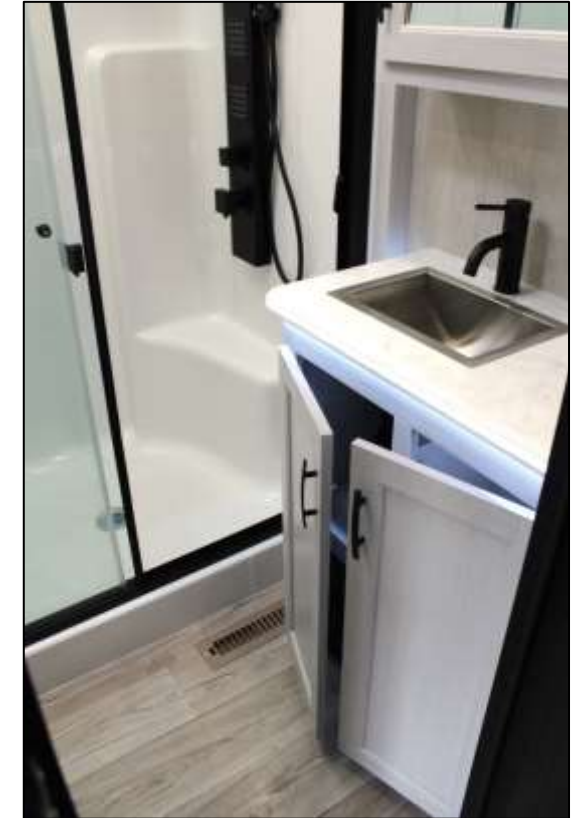

*Metal Lavy Sink
w/Single Handle Fixture*