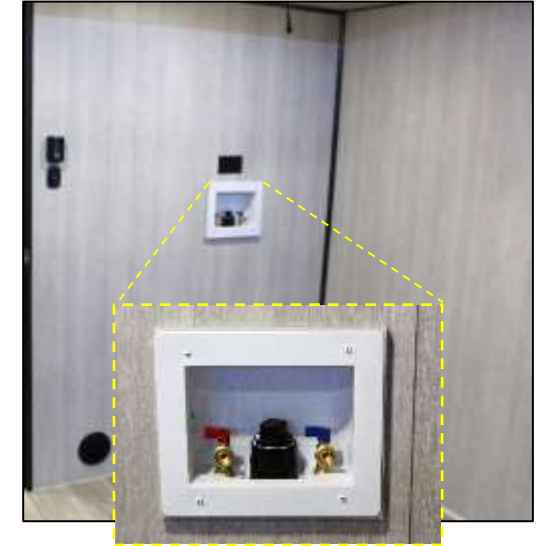

Utility Space w/Washer/Dryer Hook-Ups

Power Opposing Dinette

32" TV on Swivel Bracket

Power Bunk Area Accent & Overhead Lighting

Optional 3-Season Door & Glass Panels

Spacious Garage/Utility Area

GCK4016 Garage Model — Exterior Features