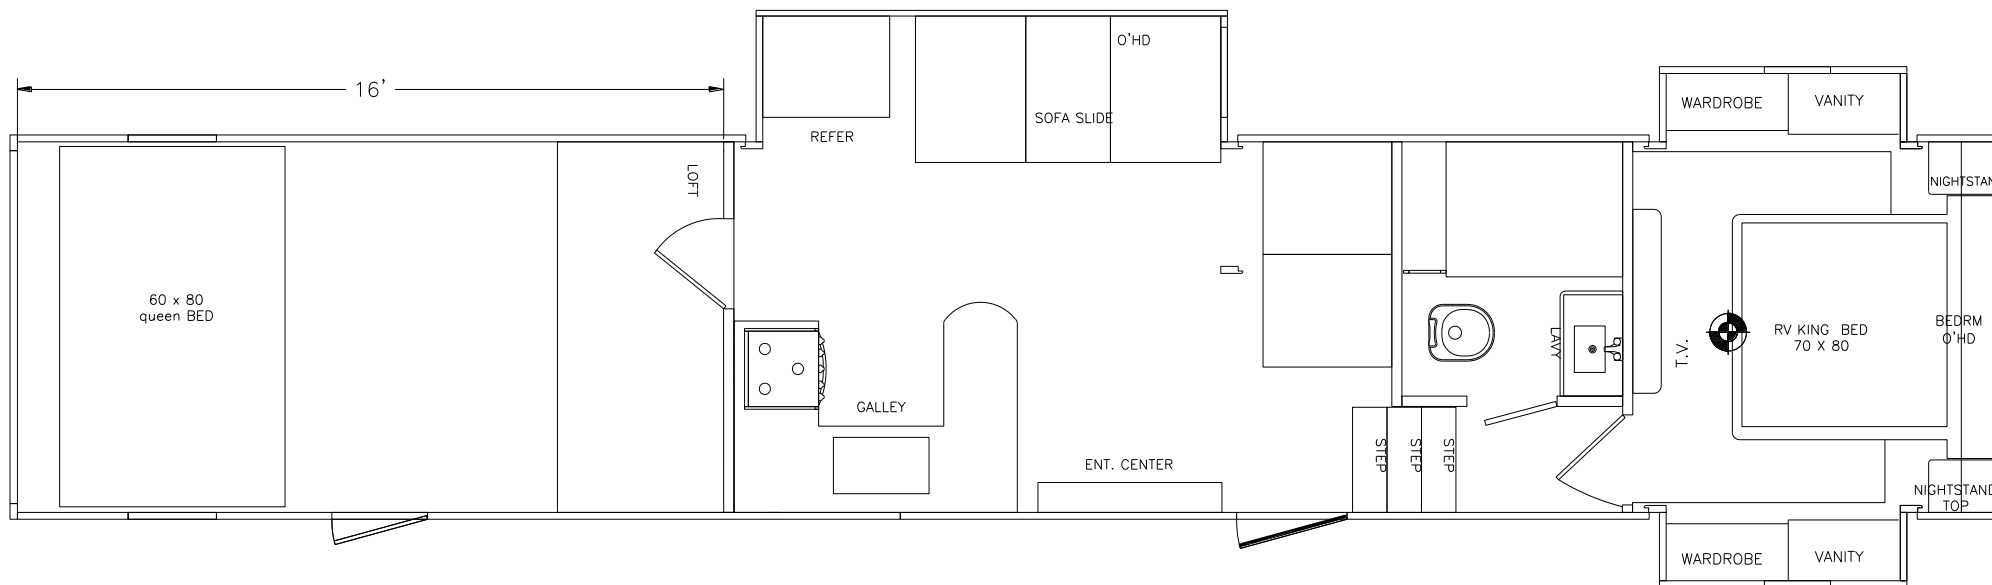

PRODUCT PRESENTATION — GCK4016

Garage Model

- **102" Wide-Body Design**
- **16' Garage w/Entry door**
- **Triple 7,000 Lb. Axles**
- **16" Load Range G Tires**
- **Large Living Room w/Slideout**
- **50" TV/Electric Fireplace/Entertainment Center**
- **15K BTU AC w/Ducting**
- **Dual Vanity/Wardrobe in Bedroom Slideout**
- **LED Interior Lighting Throughout**
- **20' Power Awning w/LED Light Strip**

GENESIS
S U P R E M E

The Journey Begins...

GCK4016 Garage Model

Triple-Axle, Dual-Slideout, 16-Ft. Garage

GCK4016 Floorplan & Specs

All product data, graphics, and photography in this document were as accurate as possible at time of publication. Subsequent refinements during the model year may be evident in the actual product. Genesis Supreme reserves the right to change colors, material, equipment and specifications without notice, and to add, modify or discontinue models shown in promotional materials. Standard/Optional Features and Specs may change without notice. Photographs of interiors & exteriors depicted on this website are strictly representational - colors, materials, appliances, fabrics, etc. may vary or change without notice. Unloaded vehicle weight and carrying capacity capacities will vary depending on optional equipment. Dry weight is measured from standard build and will vary with options. Weight of water, LP gas, fuel and options are not included in Cargo Capacity payload.

UNIT SPECS

	CK4016
OVERALL LENGTH	46'5"
GVWR (lbs)	20,500 lbs
DRY WEIGHT (lbs)	15,910 lbs
HITCH WEIGHT (lbs)	4,050 lbs
AXLE WEIGHT (lbs)	11,860 lbs
AXLE CAPACITY (lbs)	7,000
CARGO CAPACITY (lbs)**	4,590 lbs
TIRE SIZE	16"
FRESH WATER (GAL)	160
GRAY WATER (GAL)	50
BLACK TANK (GAL)	50
Note: Weights may change due to options added.	