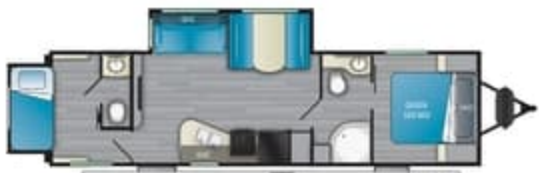

NEW

SD 268RL

Length - 30' 11" Dry - 5,800 lbs. Hitch - 800 lbs.
Height - 10' 11" GVWR - 7,800 lbs.

SD 278BH

Length - 32' 10" Dry - 6,565 lbs. Hitch - 660 lbs.
Height - 11' 2" GVWR - 9,460 lbs.

SD 283RB

Length - 34' 9" Dry - 6,920 lbs. Hitch - 820 lbs.
Height - 11' 2" GVWR - 9,620 lbs.