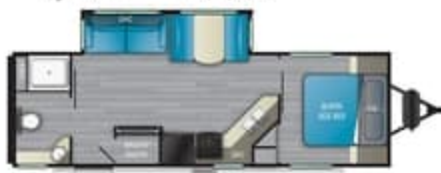

SD 262RB

Length - 30' 10" Dry - 5,920 lbs. Hitch - 780 lbs.
Height - 10' 11" GVWR - 7,780 lbs.