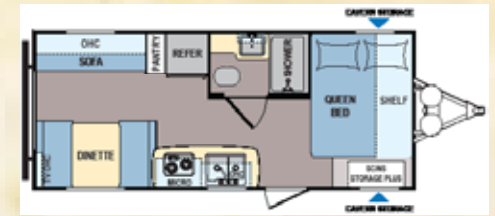

CT5192RD

Tow Vehicle Disclaimer CAUTION: Owners of Dutchmen Manufacturing, Inc., recreational vehicles are solely responsible for the selection and proper use of tow vehicles. All customers should consult with a motor vehicle manufacturer or their dealer concerning the purchase and use of suitable tow vehicles for Dutchmen products. Dutchmen disclaims any liability or damages suffered as a result of the selection, operation, use or misuse of a tow vehicle. Dutchmen's limited warranty does not cover damage to the recreational vehicle or the tow vehicle as a result of the selection, operation, use or misuse of the tow vehicle.