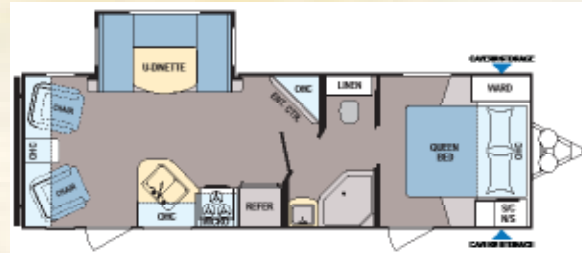

CT5240RL

Tow Vehicle Disclaimer CAUTION: Owners of Dutchmen Manufacturing, Inc., recreational vehicles are solely responsible for the selection and proper use of tow vehicles. All customers should consult with a motor vehicle manufacturer or their dealer concerning the purchase and use of suitable tow vehicles for Dutchmen products. Dutchmen disclaims any liability or damages suffered as a result of the selection, operation, use or misuse of a tow vehicle. Dutchmen's limited warranty does not cover damage to the recreational vehicle or the tow vehicle as a result of the selection, operation, use or misuse of the tow vehicle.