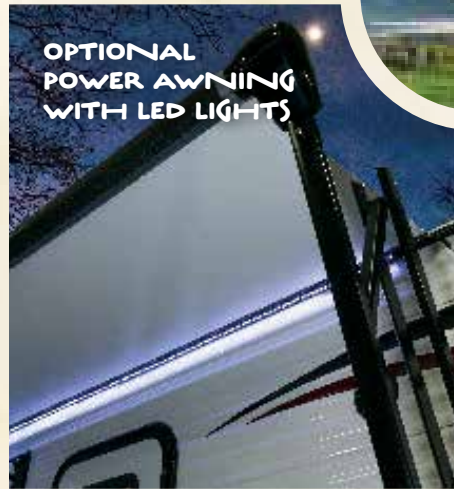

CTS231BH

CTS244BH

CTS312BH

OUTSIDE KITCHEN

OPTIONAL POWER AWNING WITH LED LIGHTS

CAVERN PASS-THRU STORAGE COMPARTMENTS ON MOST MODELS

SPECIFICATIONS

	CTS184BH	CTS191QB	CTS192RD	CTS231BH	CTS233QB	CTS240RL	CTS243RK	CTS244BH	CTS262RL	CTS270RL	CTS274BH	CTS312BH	CTS314BH	CTS330RL
UNLOADED WEIGHT	4,402	5,601	4,154	4,605	5,021	6,217	5,929	5,759	6,846	6,696	4,863	7,649	8,254	8,614
HITCH WEIGHT	704	672	499	599	603	684	711	749	890	603	632	994	991	948
CARGO CAPACITY	3,198	1,999	3,446	2,995	2,579	1,383	1,671	1,841	2,834	2,984	2,737	2,031	1,426	2,562
HEIGHT	10' 10"	11' 2"	9' 11"	10' 8"	10' 5"	11' 3"	11' 5"	11' 4"	11' 4"	11' 1"	10' 4"	11' 4"	11' 6"	11' 6"
LENGTH	24' 3"	25' 8"	22' 11"	25' 7"	27' 11"	29' 8"	27' 3"	27' 7"	31' 9"	30' 8"	28' 7"	35' 6"	35' 9"	35' 5"
FRESH WATER CAPACITY	60	60	52	60	60	60	60	60	52	60	52	60	60	60
BLACK WATER CAPACITY	42	42	42	42	42	42	42	42	42	42	42	42	42	42
GREY WATER CAPACITY	42	42	42	42	42	42	84	42	42	42	42	42	42	42