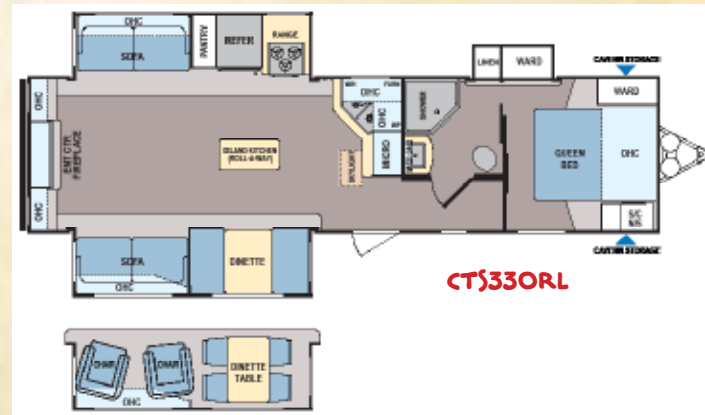

CT5330RL

Tow Vehicle Disclaimer CAUTION: Owners of Dutchmen Manufacturing, Inc., recreational vehicles are solely responsible for the selection and proper use of tow vehicles. All customers should consult with a motor vehicle manufacturer or their dealer concerning the purchase and use of suitable tow vehicles for Dutchmen products. Dutchmen disclaims any liability or damages suffered as a result of the selection, operation, use or misuse of a tow vehicle. Dutchmen's limited warranty does not cover damage to the recreational vehicle or the tow vehicle as a result of the selection, operation, use or misuse of the tow vehicle.