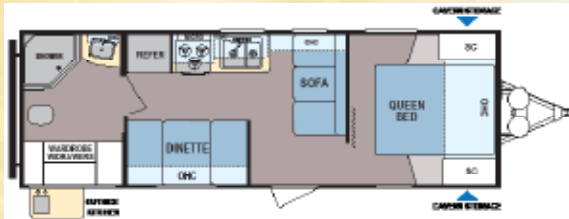

CT5233QB

Tow Vehicle Disclaimer CAUTION: Owners of Dutchmen Manufacturing, Inc., recreational vehicles are solely responsible for the selection and proper use of tow vehicles. All customers should consult with a motor vehicle manufacturer or their dealer concerning the purchase and use of suitable tow vehicles for Dutchmen products. Dutchmen disclaims any liability or damages suffered as a result of the selection, operation, use or misuse of a tow vehicle. Dutchmen's limited warranty does not cover damage to the recreational vehicle or the tow vehicle as a result of the selection, operation, use or misuse of the tow vehicle.