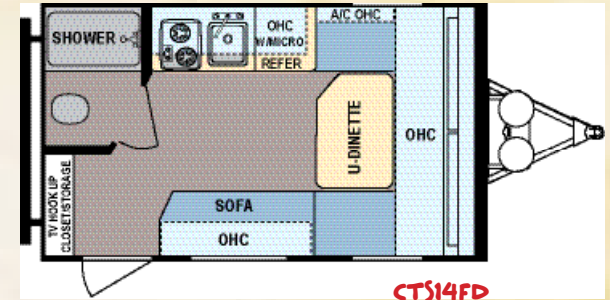

LT - LITE BY DESIGN!

CTS14FD