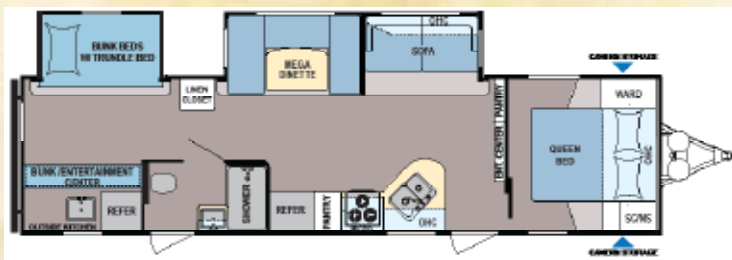

CT5314BH

Tow Vehicle Disclaimer CAUTION: Owners of Dutchmen Manufacturing, Inc., recreational vehicles are solely responsible for the selection and proper use of tow vehicles. All customers should consult with a motor vehicle manufacturer or their dealer concerning the purchase and use of suitable tow vehicles for Dutchmen products. Dutchmen disclaims any liability or damages suffered as a result of the selection, operation, use or misuse of a tow vehicle. Dutchmen's limited warranty does not cover damage to the recreational vehicle or the tow vehicle as a result of the selection, operation, use or misuse of the tow vehicle.