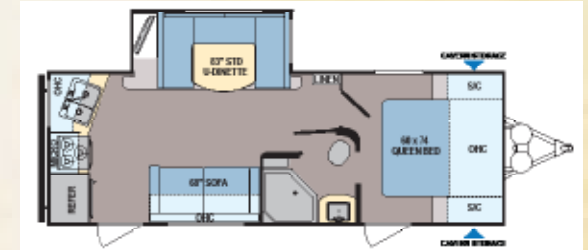

CT5243RK

Tow Vehicle Disclaimer CAUTION: Owners of Dutchmen Manufacturing, Inc., recreational vehicles are solely responsible for the selection and proper use of tow vehicles. All customers should consult with a motor vehicle manufacturer or their dealer concerning the purchase and use of suitable tow vehicles for Dutchmen products. Dutchmen disclaims any liability or damages suffered as a result of the selection, operation, use or misuse of a tow vehicle. Dutchmen's limited warranty does not cover damage to the recreational vehicle or the tow vehicle as a result of the selection, operation, use or misuse of the tow vehicle.