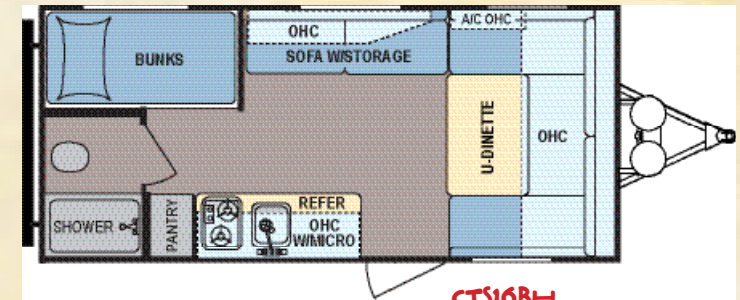

**ASHLAND
DECOR**

**CANYON
DECOR**

24ORL

OUTERBANKS DECOR

312BH, IN CANYON

24ORL, IN OUTERBANKS

312BH

Coleman offers a floorplan to suit every family, large or small. Kitchens include a 6-cubic foot refrigerator, range with standard oven, microwave, and double bowl sink with high-rise faucet. Most models include a residential-styled convertible jackknife sofa. Most bedrooms include a residential upgraded mattress (N/A on LTs), laundry chute, two hanging closets, nightstands on both sides, and a deep overhead storage cabinet.

16BH, IN MOCHA

16BH

16BH

16BH

16BH

LT - LITE BY DESIGN!

CTS14FD

CTS15BH

CTS16BH

CTS16QB

LT SPECIFICATIONS

	CTS14FD	CTS15BH	CTS16BH	CTS16QB
CARGO CAPACITY	TBD	917	703	596
UNLOADED WEIGHT	TBD	2,883	3,147	3,204
HITCH WEIGHT	TBD	346	472	352
LENGTH	17' 6"	18' 9"	21' 8"	21' 5"
HEIGHT	120"	118 3/4"	104 1/2"	117"
FRESH WATER CAPACITY	27	27	27	27
BLACK WATER CAPACITY	28	28	28	28
GREY WATER CAPACITY	28	28	28	28