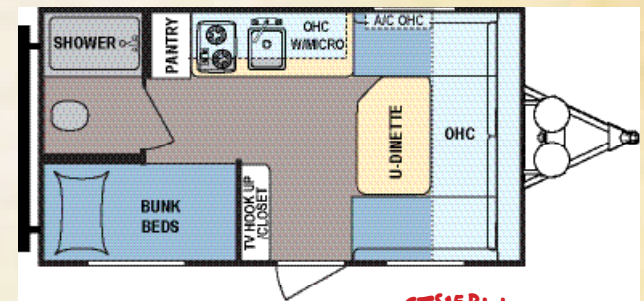

**ASHLAND
DECOR**

**CANYON
DECOR**

24ORL

OUTERBANKS DECOR

312BH, IN CANYON

24ORL, IN OUTERBANKS

312BH

Coleman offers a floorplan to suit every family, large or small. Kitchens include a 6-cubic foot refrigerator, range with standard oven, microwave, and double bowl sink with high-rise faucet. Most models include a residential-styled convertible jackknife sofa. Most bedrooms include a residential upgraded mattress (N/A on LTs), laundry chute, two hanging closets, nightstands on both sides, and a deep overhead storage cabinet.

16BH, IN MOCHA

16BH

16BH

16BH

16BH

LT - LITE BY DESIGN!

CTS14FD

CTS15BH

CTS16BH

CTS16QB

LT SPECIFICATIONS

	CTS14FD	CTS15BH	CTS16BH	CTS16QB
CARGO CAPACITY	TBD	917	703	596
UNLOADED WEIGHT	TBD	2,883	3,147	3,204
HITCH WEIGHT	TBD	346	472	352
LENGTH	17' 6"	18' 9"	21' 8"	21' 5"
HEIGHT	120"	118 3/4"	104 1/2"	117"
FRESH WATER CAPACITY	27	27	27	27
BLACK WATER CAPACITY	28	28	28	28
GREY WATER CAPACITY	28	28	28	28