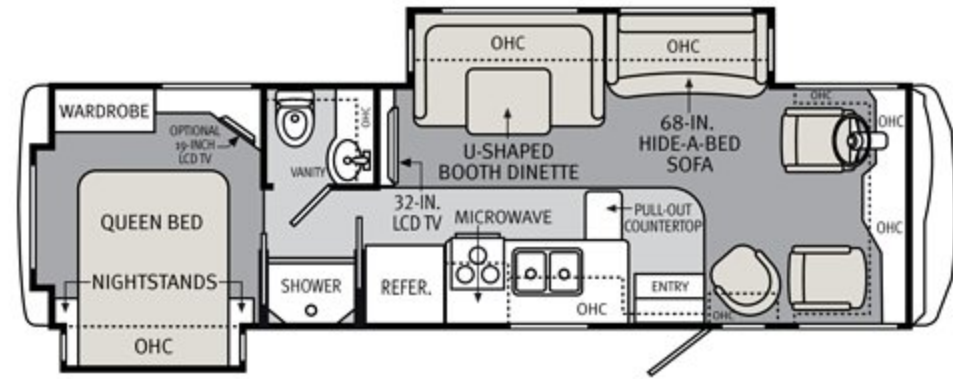

32WBD

FLOORPLANS FOR LIVING.

Select from four floorplan designs in lengths from 30 to 36 feet, including two double-slides, a triple slide, and a full-wall slide, along with multiple furniture options and configurations.

FURNITURE OPTIONS: