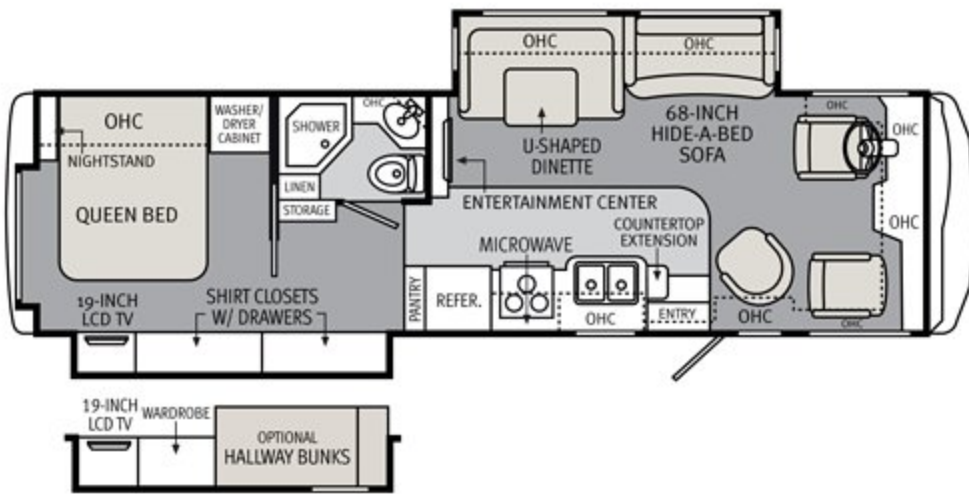

graphics or four-color full-body paint with painted graphics. Designed to make your family feel at home... even when you're away from home.

**B** 30SFS

**32WBD**

**A** 34SBD

**C** 36SBT

**FLOORPLANS FOR LIVING.**

Select from four floorplan designs in lengths from 30 to 36 feet, including two double-slides, a triple slide, and a full-wall slide, along with multiple furniture options and configurations.

**FURNITURE OPTIONS:**