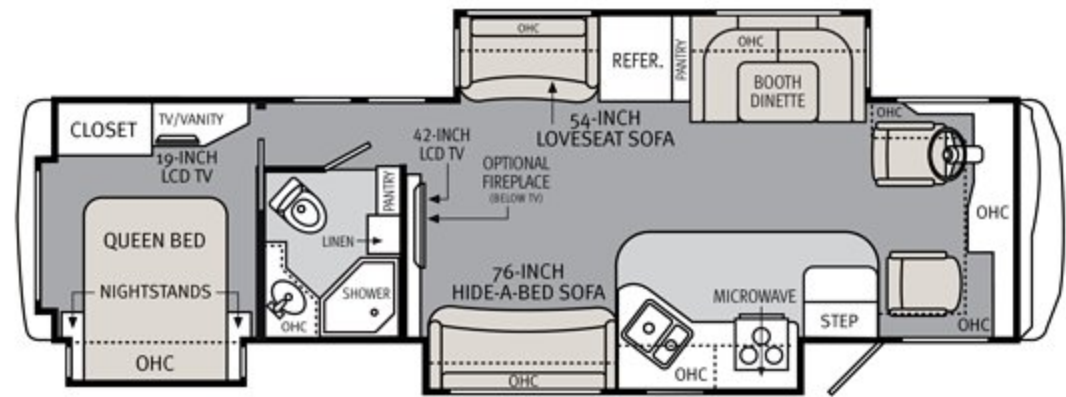

C 36SBT

FLOORPLANS FOR LIVING.

Select from four floorplan designs in lengths from 30 to 36 feet, including two double-slides, a triple slide, and a full-wall slide, along with multiple furniture options and configurations.

FURNITURE OPTIONS: