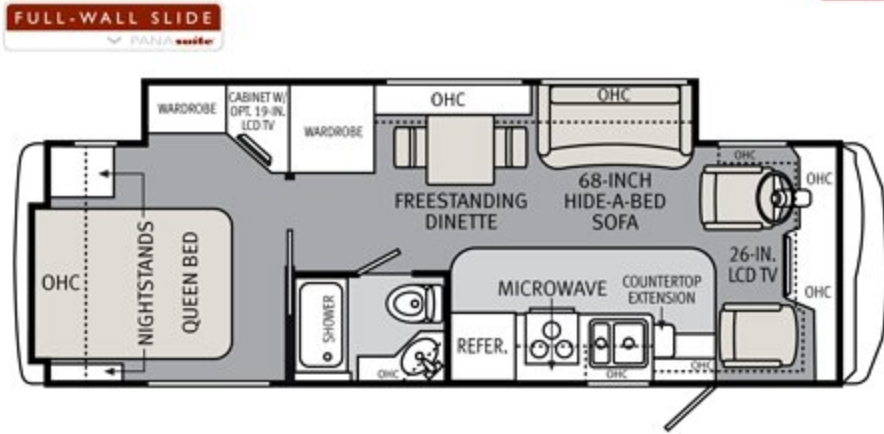

B 30SFS

FLOORPLANS FOR LIVING.

Select from four floorplan designs in lengths from 30 to 36 feet, including two double-slides, a triple slide, and a full-wall slide, along with multiple furniture options and configurations.

FURNITURE OPTIONS: