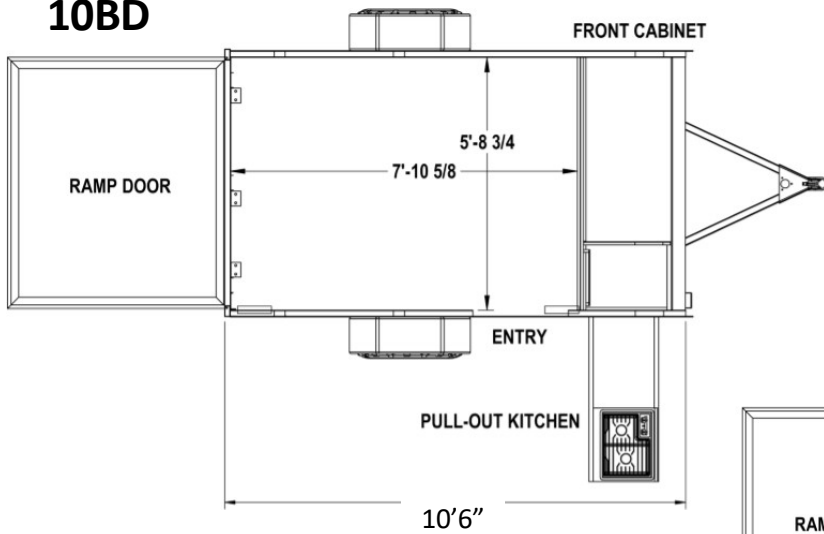

10BD

12BD

Model	GVWR	Dry Weight	Hitch Weight	Axle Weight	Exterior Height	OA Length	Fresh Opt
10RB	3500	1,600	250	3500	7'	13' 10"	25gal
12RB	3500	1,750	255	3500	7'	15' 9"	25gal

Manufactured by Eclipse Recreational Vehicles, Inc.
 3016 Kansas Ave. #14, Riverside, CA 92507
 (951)684-6868