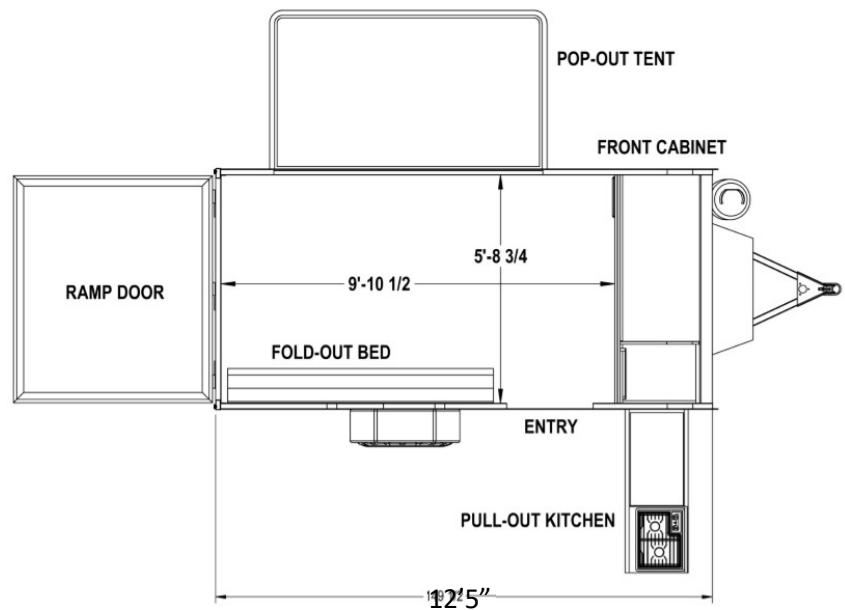

10BD

12BD

Model	GVWR	Dry Weight	Hitch Weight	Axle Weight	Exterior Height	OA Length	Fresh Opt
10RB	3500	1,600	250	3500	7'	13' 10"	25gal
12RB	3500	1,750	255	3500	7'	15' 9"	25gal

Manufactured by Eclipse Recreational Vehicles, Inc.
 3016 Kansas Ave. #14, Riverside, CA 92507
 (951)684-6868