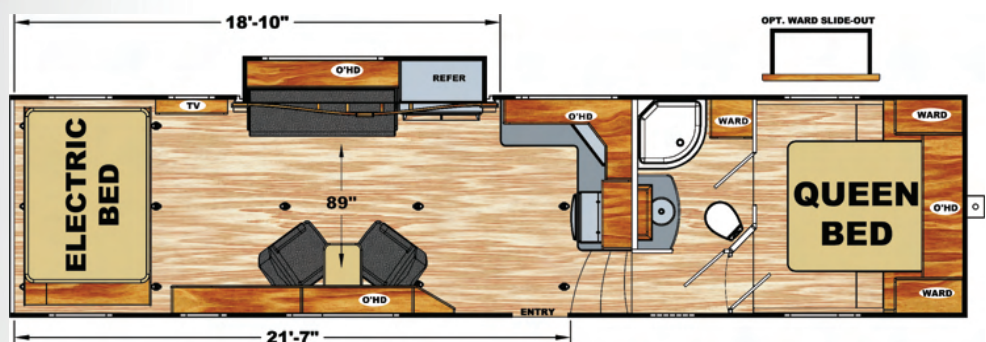

Interior Colors

- Carmel w/ Skybrush Wood
- Coronado w/ Rovere Gessato Wood
- Pismo w/ Frost Pine Wood
- Manhattan w/ Frost Pine Wood
- Golden Gate w/ Vermont Elm Wood

Hi Def Exterior Graphics

- Gray
- Kinetic Teal

Centurion Package Includes:

- Solid Surface Lavy Top w/ Glass Bowl & Deluxe Faucet

Iconic Widelite Models:

- 2919CK (5W)
- 2814SG (5W)
- 3016SG (5W)
- 3322CK (5W)

2814SG

2919CK

3016SG

3322CK