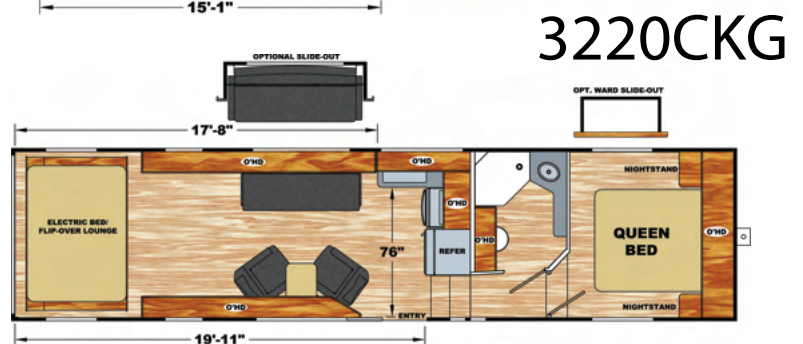

Iconic Pro Lite Models:

- 2515AK (TT) • 2615RS (TT) • 2715SF (TT)
- 2816CKG (FW) • 3220CKG(FW)