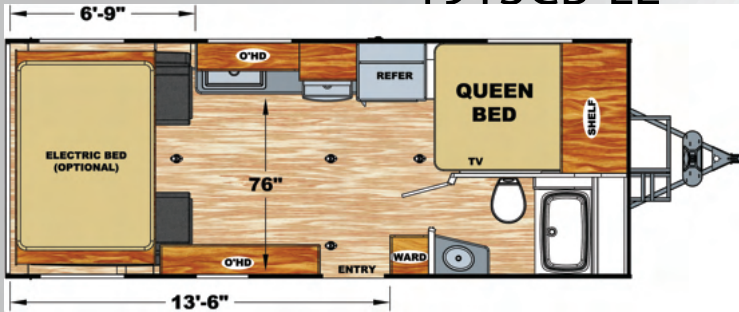

1913CB-LE

Interior Colors

- Carmel w/ Skybrush Wood
- Coronado w/ Rovere Gessato Wood
- Pismo w/ Frost Pine Wood
- Manhattan w/ Frost Pine Wood
- Golden Gate w/ Vermont Elm Wood

Hi Def Exterior Graphics

- Gray
- Kinetic Teal

Iconic Limited Models:

- 1913CB-LE • 2020SF-LE • 2114SF-LE • 2314SF-LE • 2414GT
- 1913CBGLE • 2020SFGLE • 2114SFGLE • 2314SFGLE • 2414GTG