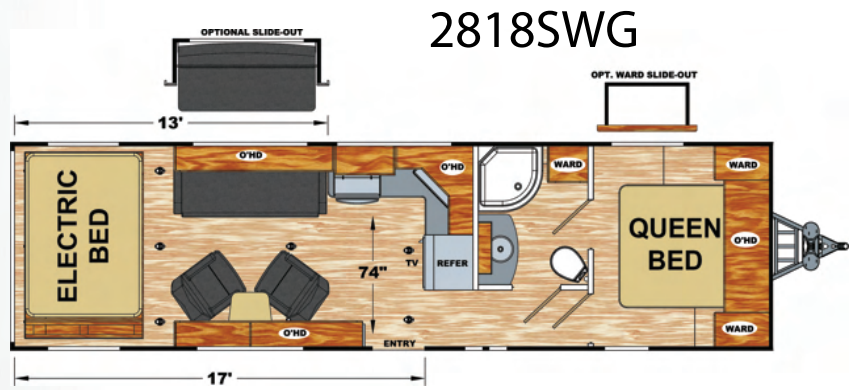

Interior Colors

- Carmel w/ Skybrush Wood
- Coronado w/ Rovere Gessato Wood
- Pismo w/ Frost Pine Wood
- Manhattan w/ Frost Pine Wood
- Golden Gate w/ Vermont Elm Wood

Hi Def Exterior Graphics

- Gray
- Kinetic Teal

Centurion Package Includes:

- Solid Surface Lavy Top w/ Glass Bowl & Deluxe Faucet

Iconic Widelite Models:

- 2818SWG (TT)
- 2814IK (TT)
- 3016IK (TT)
- 3222SWG (TT)
- 3214IKG (TT)