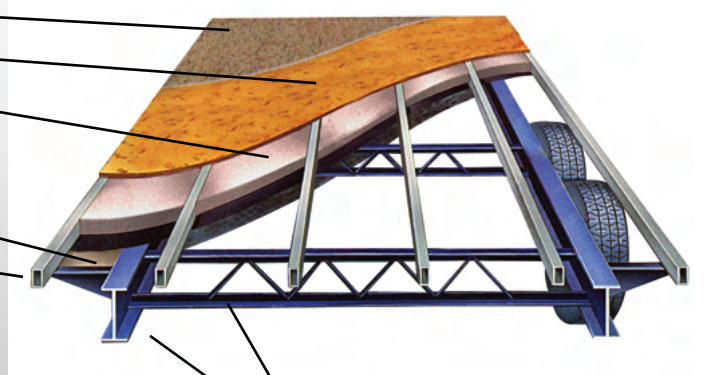

Superior Structural Design

1. 2,500 lbs. Tie-Downs Mounted to Steel
2. Seamless One Piece PVC Roof
3. 5" Roof Trusses
4. Fully Decked Walk-on Roof
5. Wide Stance Chassis
6. Wide Track Axles
7. 12x2" Self Adjust Brakes w/ 7,000 lbs. Stopping Capacity per Axle
8. Tru-Offroad Lubeable Suspension
9. Hi Clearance Offroad Holding Tanks

Bonded Floor *

Heavy Duty Truss Chassis Supports I-Beam Chassis

Bonded Wall

- 1.5 x 1.5 Welded Aluminum Tube Filled with Lumber for Better Screw Retention
- Lamilux Exterior Paneling High Gloss Gel Coated Fiberglass Surface Bonded to Lauan Backing
- High Density EPS Foam Insulation
- Quality Adhesive Developed Specifically for Lamination Process
- Vinyl Covered Lauan