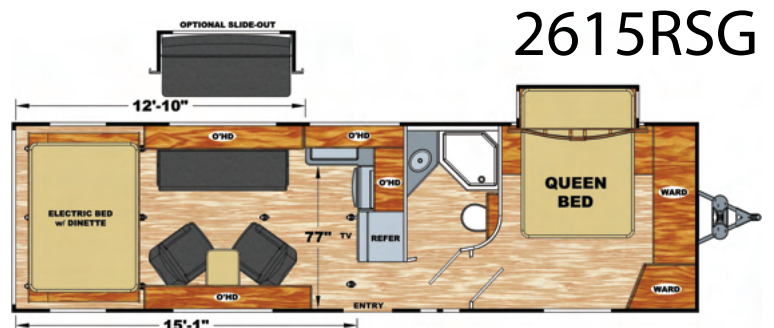

Iconic Pro Lite Models:

- 2515AK (TT) • 2615RS (TT) • 2715SF (TT)
- 2816CKG (FW) • 3220CKG(FW)