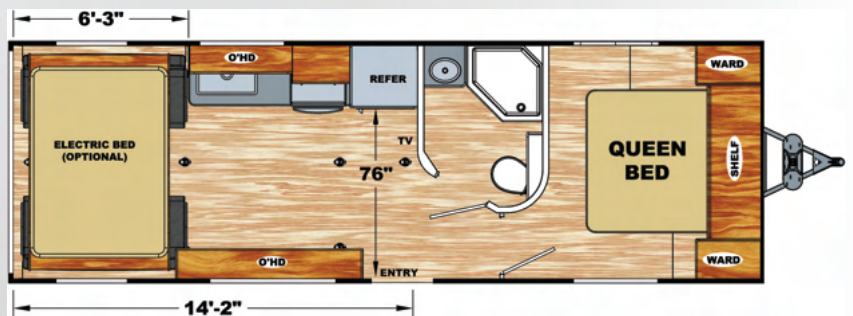

Interior Colors

- Carmel w/ Skybrush Wood
- Coronado w/ Rovere Gessato Wood
- Pismo w/ Frost Pine Wood
- Manhattan w/ Frost Pine Wood
- Golden Gate w/ Vermont Elm Wood

Hi Def Exterior Graphics

- Gray
- Kinetic Teal

2314SF-LE

Iconic Limited Models:

- 1913CB-LE • 2020SF-LE • 2114SF-LE • 2314SF-LE • 2414GT
- 1913CBGLE • 2020SFGLE • 2114SFGLE • 2314SFGLE • 2414GTG