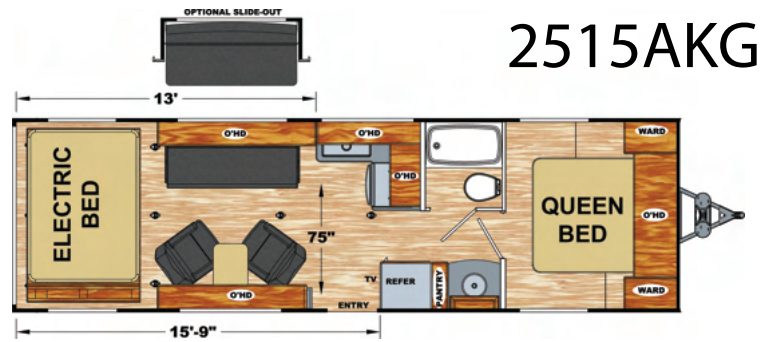

2615RS

Iconic Pro Lite Models:

- 2515AK (TT) • 2615RS (TT) • 2715SF (TT)
- 2816CKG (FW) • 3220CKG(FW)