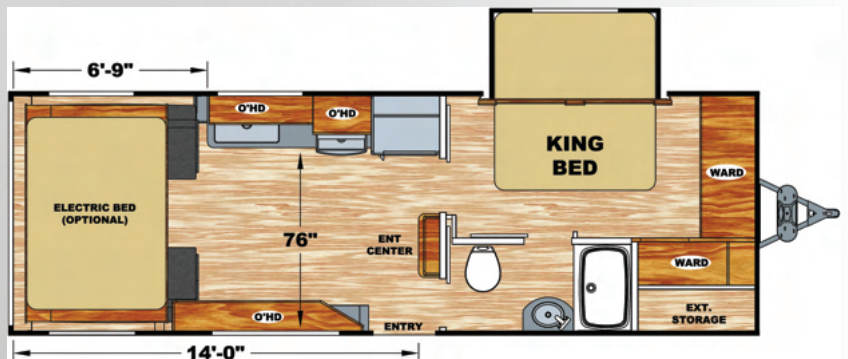

Interior Colors

- Carmel w/ Skybrush Wood
- Coronado w/ Rovere Gessato Wood
- Pismo w/ Frost Pine Wood
- Manhattan w/ Frost Pine Wood
- Golden Gate w/ Vermont Elm Wood

Hi Def Exterior Graphics

- Gray
- Kinetic Teal

Iconic Limited Models:

- 1913CB-LE • 2020SF-LE • 2114SF-LE • 2314SF-LE • 2414GT
- 1913CBGLE • 2020SFGLE • 2114SFGLE • 2314SFGLE • 2414GTG

2414GT