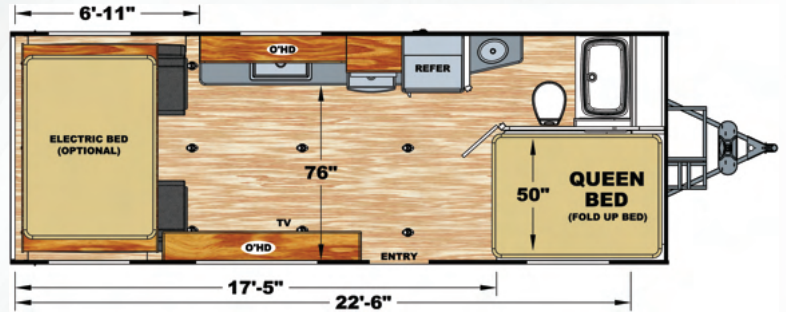

2020SF-LE

Interior Colors

- Carmel w/ Skybrush Wood
- Coronado w/ Rovere Gessato Wood
- Pismo w/ Frost Pine Wood
- Manhattan w/ Frost Pine Wood
- Golden Gate w/ Vermont Elm Wood

Hi Def Exterior Graphics

- Gray
- Kinetic Teal

Iconic Limited Models:

- 1913CB-LE • 2020SF-LE • 2114SF-LE • 2314SF-LE • 2414GT
- 1913CBGLE • 2020SFGLE • 2114SFGLE • 2314SFGLE • 2414GTG