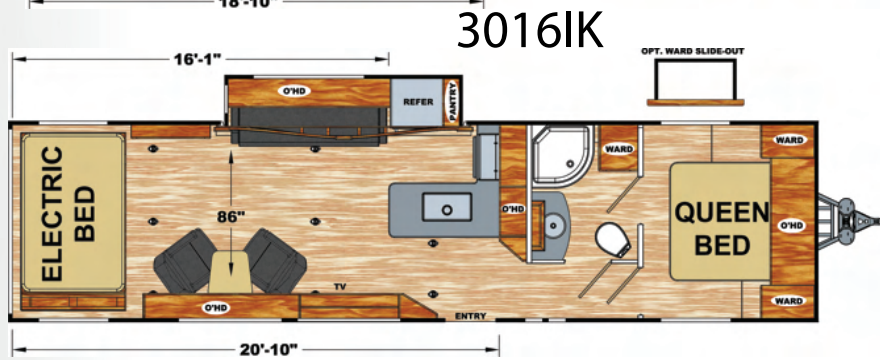

Interior Colors

- Carmel w/ Skybrush Wood
- Coronado w/ Rovere Gessato Wood
- Pismo w/ Frost Pine Wood
- Manhattan w/ Frost Pine Wood
- Golden Gate w/ Vermont Elm Wood

Hi Def Exterior Graphics

- Gray
- Kinetic Teal

Centurion Package Includes:

- Solid Surface Lavy Top w/ Glass Bowl & Deluxe Faucet

Iconic Widelite Models:

- 2818SWG (TT)
- 2814IK (TT)
- 3016IK (TT)
- 3222SWG (TT)
- 3214IKG (TT)