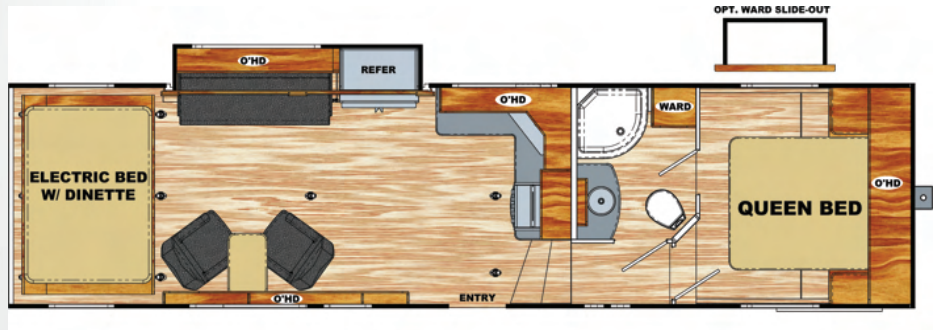

Interior Colors

- Carmel w/ Skybrush Wood
- Coronado w/ Rovere Gessato Wood
- Pismo w/ Frost Pine Wood
- Manhattan w/ Frost Pine Wood
- Golden Gate w/ Vermont Elm Wood

Hi Def Exterior Graphics

- Gray
- Kinetic Teal

Centurion Package Includes:

- Solid Surface Lavy Top w/ Glass Bowl & Deluxe Faucet

Iconic Widelite Models:

- 2919CK (5W)
- 2814SG (5W)
- 3016SG (5W)
- 3322CK (5W)

2814SG

2919CK

3016SG

3322CK