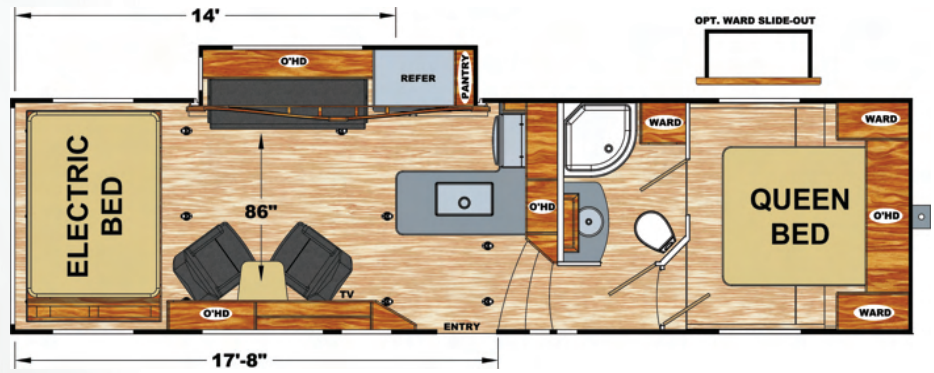

Interior Colors

- Carmel w/ Skybrush Wood
- Coronado w/ Rovere Gessato Wood
- Pismo w/ Frost Pine Wood
- Manhattan w/ Frost Pine Wood
- Golden Gate w/ Vermont Elm Wood

Hi Def Exterior Graphics

- Gray
- Kinetic Teal

Centurion Package Includes:

- Solid Surface Lavy Top w/ Glass Bowl & Deluxe Faucet

Iconic Widelite Models:

- 2919CK (5W)
- 2814SG (5W)
- 3016SG (5W)
- 3322CK (5W)

2814SG