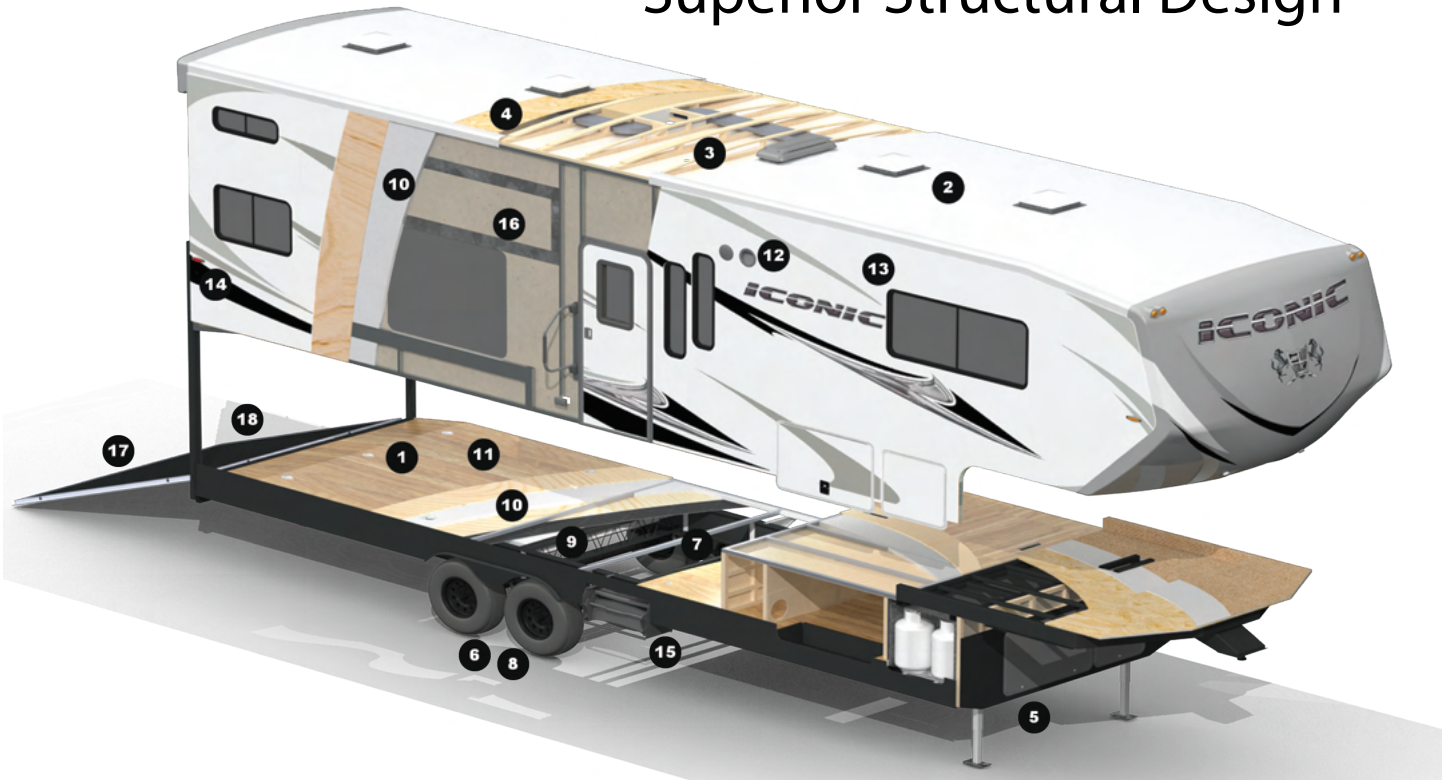

Superior Structural Design

1. 2,500 lbs. Tie-Downs Mounted to Steel
2. Seamless One Piece PVC Roof
3. 5" Roof Trusses
4. Fully Decked Walk-on Roof
5. Wide Stance Chassis
6. Wide Track Axles
7. 12x2" Self Adjust Brakes w/ 7,000 lbs. Stopping Capacity per Axle
8. Tru-Offroad Lubeable Suspension
9. Hi Clearance Offroad Holding Tanks

Bonded Floor *

Heavy Duty Truss Chassis Supports I-Beam Chassis

Bonded Wall

- 1.5 x 1.5 Welded Aluminum Tube Filled with Lumber for Better Screw Retention
- Lamilux Exterior Paneling High Gloss Gel Coated Fiberglass Surface Bonded to Lauan Backing
- High Density EPS Foam Insulation
- Quality Adhesive Developed Specifically for Lamination Process
- Vinyl Covered Lauan