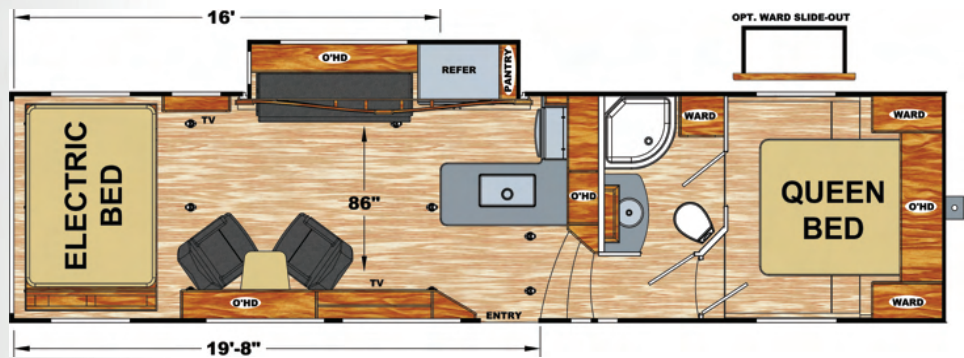

Interior Colors

- Carmel w/ Skybrush Wood
- Coronado w/ Rovere Gessato Wood
- Pismo w/ Frost Pine Wood
- Manhattan w/ Frost Pine Wood
- Golden Gate w/ Vermont Elm Wood

Hi Def Exterior Graphics

- Gray
- Kinetic Teal

Centurion Package Includes:

- Solid Surface Lavy Top w/ Glass Bowl & Deluxe Faucet

Iconic Widelite Models:

- 2919CK (5W)
- 2814SG (5W)
- 3016SG (5W)
- 3322CK (5W)

2814SG

2919CK

3016SG

3322CK