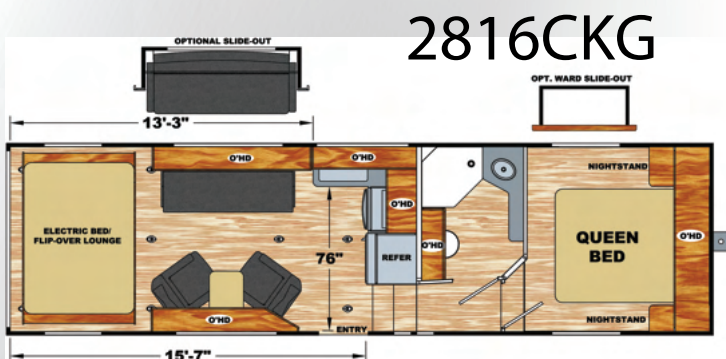

Iconic Pro Lite Models:

- 2515AK (TT) • 2615RS (TT) • 2715SF (TT)
- 2816CKG (FW) • 3220CKG(FW)