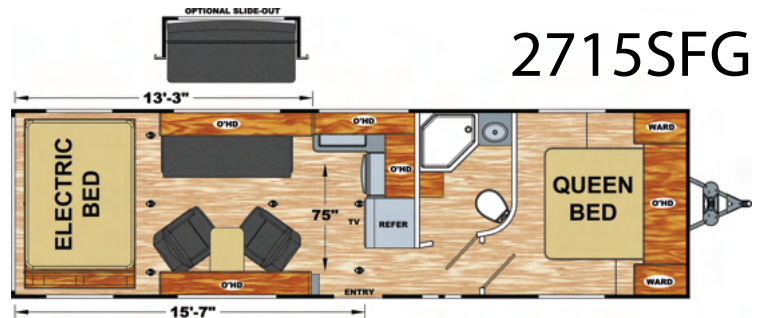

Iconic Pro Lite Models:

- 2515AK (TT) • 2615RS (TT) • 2715SF (TT)
- 2816CKG (FW) • 3220CKG(FW)