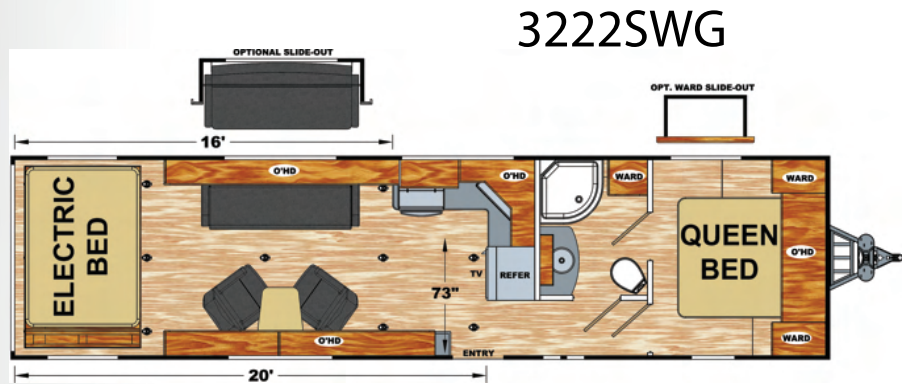

Interior Colors

- Carmel w/ Skybrush Wood
- Coronado w/ Rovere Gessato Wood
- Pismo w/ Frost Pine Wood
- Manhattan w/ Frost Pine Wood
- Golden Gate w/ Vermont Elm Wood

Hi Def Exterior Graphics

- Gray
- Kinetic Teal

Centurion Package Includes:

- Solid Surface Lavy Top w/ Glass Bowl & Deluxe Faucet

Iconic Widelite Models:

- 2818SWG (TT)
- 2814IK (TT)
- 3016IK (TT)
- 3222SWG (TT)
- 3214IKG (TT)