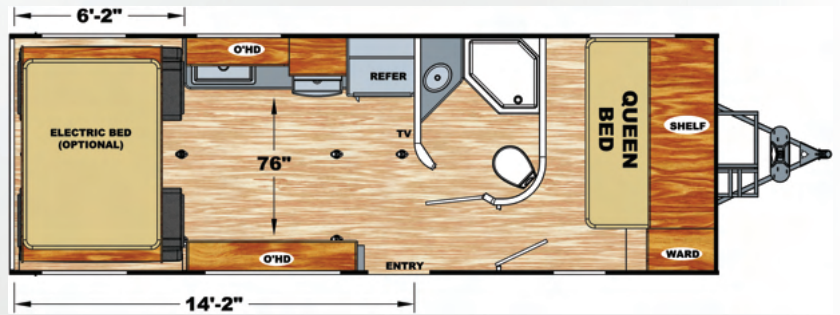

Interior Colors

- Carmel w/ Skybrush Wood
- Coronado w/ Rovere Gessato Wood
- Pismo w/ Frost Pine Wood
- Manhattan w/ Frost Pine Wood
- Golden Gate w/ Vermont Elm Wood

2114SF-LE

Hi Def Exterior Graphics

- Gray
- Kinetic Teal

Iconic Limited Models:

- 1913CB-LE • 2020SF-LE • 2114SF-LE • 2314SF-LE • 2414GT
- 1913CBGLE • 2020SFGLE • 2114SFGLE • 2314SFGLE • 2414GTG