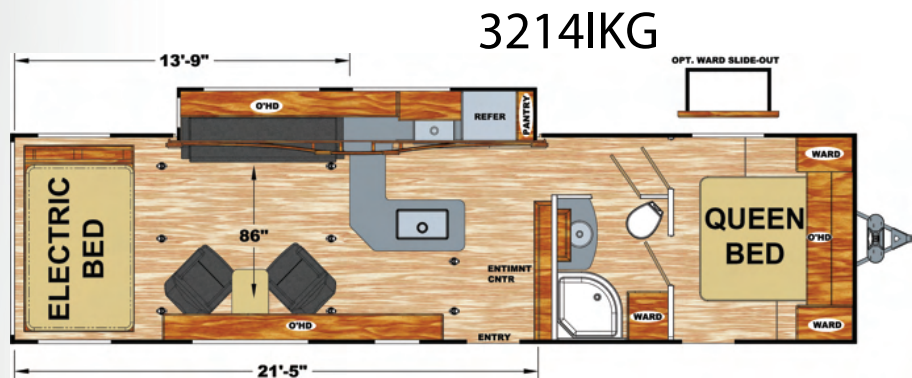

Interior Colors

- Carmel w/ Skybrush Wood
- Coronado w/ Rovere Gessato Wood
- Pismo w/ Frost Pine Wood
- Manhattan w/ Frost Pine Wood
- Golden Gate w/ Vermont Elm Wood

Hi Def Exterior Graphics

- Gray
- Kinetic Teal

Centurion Package Includes:

- Solid Surface Lavy Top w/ Glass Bowl & Deluxe Faucet

Iconic Widelite Models:

- 2818SWG (TT)
- 2814IK (TT)
- 3016IK (TT)
- 3222SWG (TT)
- 3214IKG (TT)