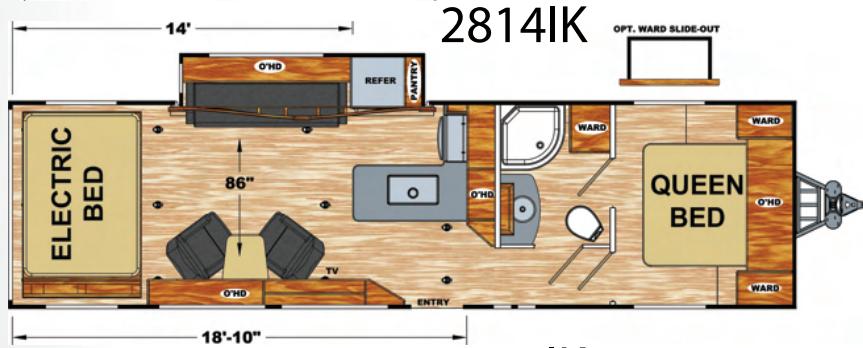

Interior Colors

- Carmel w/ Skybrush Wood
- Coronado w/ Rovere Gessato Wood
- Pismo w/ Frost Pine Wood
- Manhattan w/ Frost Pine Wood
- Golden Gate w/ Vermont Elm Wood

Hi Def Exterior Graphics

- Gray
- Kinetic Teal

Centurion Package Includes:

- Solid Surface Lavy Top w/ Glass Bowl & Deluxe Faucet

Iconic Widelite Models:

- 2818SWG (TT)
- 2814IK (TT)
- 3016IK (TT)
- 3222SWG (TT)
- 3214IKG (TT)