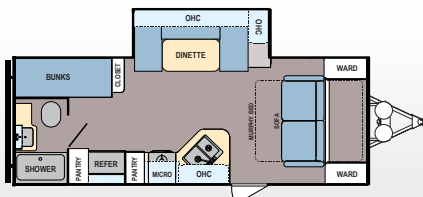

LIGHT LX | 1625RB | Sleeps 3-4

Ext. Length: 20' 6" Ext. Height: 10' 4"
Average Shipping Weight: 3,556

LIGHT LX | 1705RB | Sleeps 3-4

Ext. Length: 21' 11" Ext. Height: 10' 5"
Average Shipping Weight: 3,481

LIGHT LX | 1755FD | Sleeps 3-4

Ext. Length: 22' 4" Ext. Height: 10' 5"
Average Shipping Weight: 3,761

LIGHT LX | 1925BH | Sleeps 3-4

Ext. Length: 23' 10" Ext. Height: 10' 2" Average Shipping Weight: 3,793

LIGHT LX | 2125BH | Sleeps 5-6

Ext. Length: TBD Ext. Height: TBD Average Shipping Weight: TBD

LIGHT LX | 2155BH | Sleeps 5-6

Ext. Length: 25' 10" Ext. Height: 10' 9" Average Shipping Weight: 4,465

COLEMAN SPECIFICATIONS

MODEL	FLOORPLAN	DIMENSIONS			WEIGHTS (LBS.)			TANKS (GALS.)		
		*EXTERIOR TRAVEL LENGTH	EXTERIOR WIDTH	EXTERIOR HEIGHT (WITH A/C)	**AVERAGE SHIPPING WEIGHT	DRY HITCH WEIGHT	CARGO CARRYING CAPACITY	***FRESH WATER CAPACITY	GREY WATER CAPACITY	BLACK WATER CAPACITY
LIGHT LX	1605FB	20' 8"	96"	127"	3,554	359	662	46	39	39
LIGHT LX	1625RB	20' 6"	96"	124"	3,556	396	2,340	46	39	28
LIGHT LX	1705RB	21' 11"	96"	125"	3,481	491	2,310	46	39	39
LIGHT LX	1755FD	22' 4"	96"	125"	3,761	562	1,930	46	39	39
LIGHT LX	1925BH	23' 10"	96"	123"	3,793	584	3,807	46	39	39
LIGHT LX	2125BH	TBD	96"	TBD	TBD	TBD	1,770	TBD	TBD	TBD
LIGHT LX	2155BH	25' 10"	96"	129"	4,465	580	2,298	46	39	28
LIGHT	1805RB	22' 9"	96"	130"	4,136	492	2,980	60	39	28
LIGHT	2305QB	27' 0"	96"	130"	4,901	507	2,894	60	42	42
LIGHT	2405BH	27' 6"	96"	131"	5,025	556	TBD	60	39	28
LIGHT	2435RK	27' 6"	96"	127"	4,892	590	2,726	60	39	28
LIGHT	2515RL	29' 5"	96"	131"	5,260	566	3,046	60	39	28
LIGHT	2605RL	31' 1"	96"	131"	5,612	712	2,894	60	39	28
LIGHT	2835BH	32' 11"	96"	131"	6,026	730	2,948	60	78	28
LIGHT	2855BH	31' 3"	96"	131"	5,646	741	725	60	67	28
ELEVATED SERIES	2815RK	32' 11"	96"	140"	6,086	784	651	60	78	28
ELEVATED SERIES	2925RE	33' 11"	96"	134"	6,622	844	714	60	39	28
ELEVATED SERIES	3015BH	34' 9"	96"	129"	6,503	755	806	60	39	28
ELEVATED SERIES	3045RL	34' 10"	96"	134"	6,966	980	3,493	60	39	28