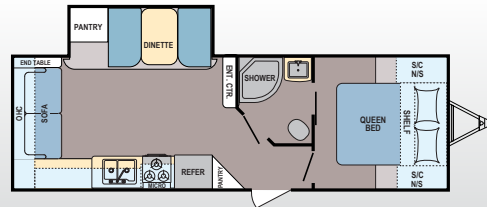

LIGHT | 1805RB | Sleeps 4

Ext. Length: 22' 9" Ext. Height: 10' 10" Average Shipping Weight: 4,136

LIGHT | 2305QB | Sleeps 4

Ext. Length: 27' 0" Ext. Height: 10' 10" Average Shipping Weight: 4,901

LIGHT | 2405BH | Sleeps 6-8

Ext. Length: 27' 6" Ext. Height: 10' 11" Average Shipping Weight: 5,025

LIGHT | 2435BH | Sleeps 6-8

Ext. Length: 27' 6" Ext. Height: 10' 7" Average Shipping Weight: 4,892

LIGHT | 2515RL | Sleeps 4-6

Ext. Length: 29' 5" Ext. Height: 10' 11" Average Shipping Weight: 5,260