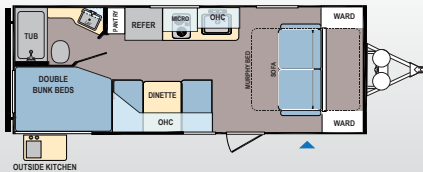

Ext. Length: 34' 10" Ext. Height: 11' 2" Average Shipping Weight: 6,966

COLEMAN LIGHT ELEVATED MODELS

COLEMAN LIGHT LX MODELS

LIGHT LX | 1605FB | Sleeps 3-4

Ext. Length: 20' 8" Ext. Height: 10' 7"
Average Shipping Weight: 3,554

LIGHT LX | 1625RB | Sleeps 3-4

Ext. Length: 20' 6" Ext. Height: 10' 4"
Average Shipping Weight: 3,556

LIGHT LX | 1705RB | Sleeps 3-4

Ext. Length: 21' 11" Ext. Height: 10' 5"
Average Shipping Weight: 3,481

LIGHT LX | 1755FD | Sleeps 3-4

Ext. Length: 22' 4" Ext. Height: 10' 5"
Average Shipping Weight: 3,761

LIGHT LX | 1925BH | Sleeps 3-4

Ext. Length: 23' 10" Ext. Height: 10' 2" Average Shipping Weight: 3,793

LIGHT LX | 2125BH | Sleeps 5-6

Ext. Length: TBD Ext. Height: TBD Average Shipping Weight: TBD

LIGHT LX | 2155BH | Sleeps 5-6

Ext. Length: 25' 10" Ext. Height: 10' 9" Average Shipping Weight: 4,465

COLEMAN SPECIFICATIONS