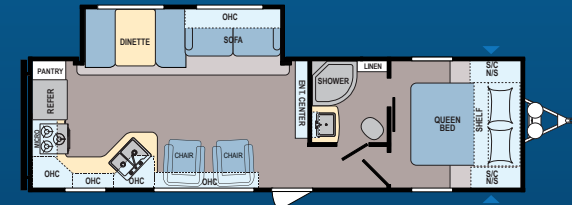

Ext. Length: 27' 6" Ext. Height: 10' 11" Average Shipping Weight: 5,025

LIGHT | 2435BH | Sleeps 6-8

Ext. Length: 27' 6" Ext. Height: 10' 7" Average Shipping Weight: 4,892

LIGHT | 2515RL | Sleeps 4-6

Ext. Length: 29' 5" Ext. Height: 10' 11" Average Shipping Weight: 5,260

LIGHT | 2605RL | Sleeps 4-6

Ext. Length: 31' 1" Ext. Height: 10' 11" Average Shipping Weight: 5,612

LIGHT | 2835BH | Sleeps 8-10

Ext. Length: 32' 11" Ext. Height: 10' 11" Average Shipping Weight: 6,026

LIGHT | 2855BH | Sleeps 8-10

Ext. Length: 31' 3" Ext. Height: 10' 11" Average Shipping Weight: 5,646

LIGHT ELEVATED | 2815RK | Sleeps 4-6

Ext. Length: 32' 11" Ext. Height: 11' 8" Average Shipping Weight: 6,086

LIGHT ELEVATED | 2925RE | Sleeps 6-8