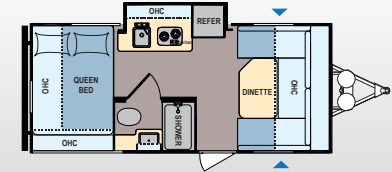

Ext. Length: 33' 11" Ext. Height: 11' 2" Average Shipping Weight: 6,622

LIGHT ELEVATED | 3015BH | Sleeps 8-10

Ext. Length: 34' 9" Ext. Height: 10' 9" Average Shipping Weight: 6,503

LIGHT ELEVATED | 3045RL | Sleeps 6-8

Ext. Length: 34' 10" Ext. Height: 11' 2" Average Shipping Weight: 6,966

COLEMAN LIGHT ELEVATED MODELS

COLEMAN LIGHT LX MODELS

LIGHT LX | 1605FB | Sleeps 3-4

Ext. Length: 20' 8" Ext. Height: 10' 7"
Average Shipping Weight: 3,554

LIGHT LX | 1625RB | Sleeps 3-4

Ext. Length: 20' 6" Ext. Height: 10' 4"
Average Shipping Weight: 3,556

LIGHT LX | 1705RB | Sleeps 3-4

Ext. Length: 21' 11" Ext. Height: 10' 5"
Average Shipping Weight: 3,481

LIGHT LX | 1755FD | Sleeps 3-4

Ext. Length: 22' 4" Ext. Height: 10' 5"
Average Shipping Weight: 3,761

LIGHT LX | 1925BH | Sleeps 3-4

Ext. Length: 23' 10" Ext. Height: 10' 2" Average Shipping Weight: 3,793