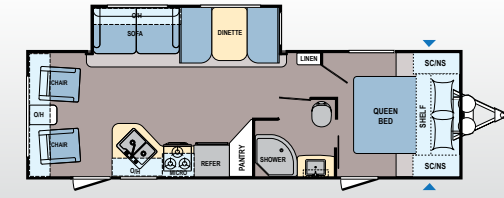

LIGHT | 1805RB | Sleeps 4

Ext. Length: 22' 9" Ext. Height: 10' 10" Average Shipping Weight: 4,136

LIGHT | 2305QB | Sleeps 4

Ext. Length: 27' 0" Ext. Height: 10' 10" Average Shipping Weight: 4,901

LIGHT | 2405BH | Sleeps 6-8

Ext. Length: 27' 6" Ext. Height: 10' 11" Average Shipping Weight: 5,025

LIGHT | 2435BH | Sleeps 6-8

Ext. Length: 27' 6" Ext. Height: 10' 7" Average Shipping Weight: 4,892

LIGHT | 2515RL | Sleeps 4-6

Ext. Length: 29' 5" Ext. Height: 10' 11" Average Shipping Weight: 5,260

LIGHT | 2605RL | Sleeps 4-6

Ext. Length: 31' 1" Ext. Height: 10' 11" Average Shipping Weight: 5,612

LIGHT | 2835BH | Sleeps 8-10

Ext. Length: 32' 11" Ext. Height: 10' 11" Average Shipping Weight: 6,026

LIGHT | 2855BH | Sleeps 8-10