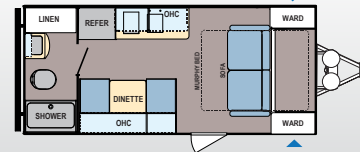

Ext. Length: 33' 11" Ext. Height: 11' 2" Average Shipping Weight: 6,622

LIGHT ELEVATED | 3015BH | Sleeps 8-10

Ext. Length: 34' 9" Ext. Height: 10' 9" Average Shipping Weight: 6,503

LIGHT ELEVATED | 3045RL | Sleeps 6-8

Ext. Length: 34' 10" Ext. Height: 11' 2" Average Shipping Weight: 6,966

COLEMAN LIGHT ELEVATED MODELS

COLEMAN LIGHT LX MODELS

LIGHT LX | 1605FB | Sleeps 3-4

Ext. Length: 20' 8" Ext. Height: 10' 7"
Average Shipping Weight: 3,554

LIGHT LX | 1625RB | Sleeps 3-4

Ext. Length: 20' 6" Ext. Height: 10' 4"
Average Shipping Weight: 3,556

LIGHT LX | 1705RB | Sleeps 3-4

Ext. Length: 21' 11" Ext. Height: 10' 5"
Average Shipping Weight: 3,481