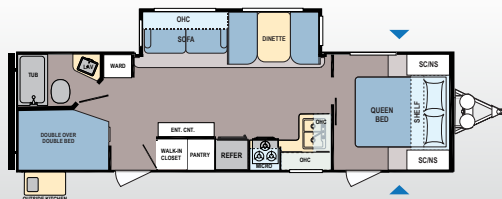

LIGHT | 1805RB | Sleeps 4

Ext. Length: 22' 9" Ext. Height: 10' 10" Average Shipping Weight: 4,136

LIGHT | 2305QB | Sleeps 4

Ext. Length: 27' 0" Ext. Height: 10' 10" Average Shipping Weight: 4,901

LIGHT | 2405BH | Sleeps 6-8

Ext. Length: 27' 6" Ext. Height: 10' 11" Average Shipping Weight: 5,025

LIGHT | 2435BH | Sleeps 6-8

Ext. Length: 27' 6" Ext. Height: 10' 7" Average Shipping Weight: 4,892

LIGHT | 2515RL | Sleeps 4-6

Ext. Length: 29' 5" Ext. Height: 10' 11" Average Shipping Weight: 5,260

LIGHT | 2605RL | Sleeps 4-6

Ext. Length: 31' 1" Ext. Height: 10' 11" Average Shipping Weight: 5,612

LIGHT | 2835BH | Sleeps 8-10

Ext. Length: 32' 11" Ext. Height: 10' 11" Average Shipping Weight: 6,026

LIGHT | 2855BH | Sleeps 8-10