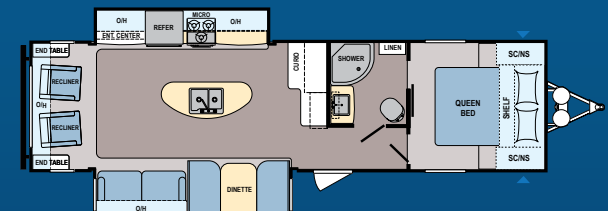

LIGHT | 2605RL | Sleeps 4-6

Ext. Length: 31' 1" Ext. Height: 10' 11" Average Shipping Weight: 5,612

LIGHT | 2835BH | Sleeps 8-10

Ext. Length: 32' 11" Ext. Height: 10' 11" Average Shipping Weight: 6,026

LIGHT | 2855BH | Sleeps 8-10

Ext. Length: 31' 3" Ext. Height: 10' 11" Average Shipping Weight: 5,646

LIGHT ELEVATED | 2815RK | Sleeps 4-6

Ext. Length: 32' 11" Ext. Height: 11' 8" Average Shipping Weight: 6,086

LIGHT ELEVATED | 2925RE | Sleeps 6-8

Ext. Length: 33' 11" Ext. Height: 11' 2" Average Shipping Weight: 6,622

LIGHT ELEVATED | 3015BH | Sleeps 8-10

Ext. Length: 34' 9" Ext. Height: 10' 9" Average Shipping Weight: 6,503

LIGHT ELEVATED | 3045RL | Sleeps 6-8