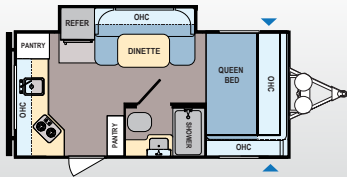

Ext. Length: 31' 3" Ext. Height: 10' 11" Average Shipping Weight: 5,646

LIGHT ELEVATED | 2815RK | Sleeps 4-6

Ext. Length: 32' 11" Ext. Height: 11' 8" Average Shipping Weight: 6,086

LIGHT ELEVATED | 2925RE | Sleeps 6-8

Ext. Length: 33' 11" Ext. Height: 11' 2" Average Shipping Weight: 6,622

LIGHT ELEVATED | 3015BH | Sleeps 8-10

Ext. Length: 34' 9" Ext. Height: 10' 9" Average Shipping Weight: 6,503

LIGHT ELEVATED | 3045RL | Sleeps 6-8

Ext. Length: 34' 10" Ext. Height: 11' 2" Average Shipping Weight: 6,966

COLEMAN LIGHT ELEVATED MODELS

COLEMAN LIGHT LX MODELS

LIGHT LX | 1605FB | Sleeps 3-4

Ext. Length: 20' 8" Ext. Height: 10' 7"
Average Shipping Weight: 3,554