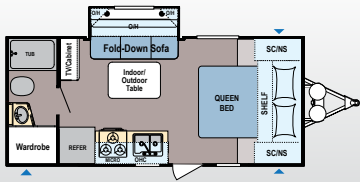

Light LX Package
Escape Package

COLEMAN DECOR

MACKINAC DECOR

BAYSIDE DECOR

To check for recent updates to floorplans and specifications. Scan this **QR CODE** with your favorite QR Reader application.

COLEMAN LIGHT FLOORPLANS

LIGHT | 1805RB | Sleeps 4

Ext. Length: 22' 9" Ext. Height: 10' 10" Average Shipping Weight: 4,136

LIGHT | 2305QB | Sleeps 4

Ext. Length: 27' 0" Ext. Height: 10' 10" Average Shipping Weight: 4,901

LIGHT | 2405BH | Sleeps 6-8