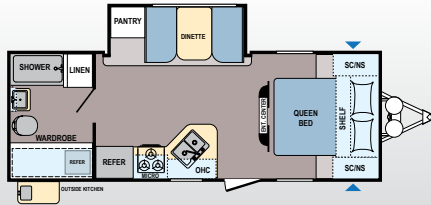

Light LX Package
Escape Package

COLEMAN DECOR

MACKINAC DECOR

BAYSIDE DECOR

To check for recent updates to floorplans and specifications. Scan this **QR CODE** with your favorite QR Reader application.

COLEMAN LIGHT FLOORPLANS

LIGHT | 1805RB | Sleeps 4

Ext. Length: 22' 9" Ext. Height: 10' 10" Average Shipping Weight: 4,136

LIGHT | 2305QB | Sleeps 4

Ext. Length: 27' 0" Ext. Height: 10' 10" Average Shipping Weight: 4,901

LIGHT | 2405BH | Sleeps 6-8