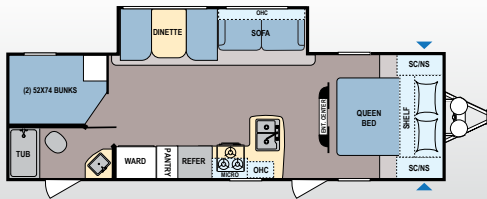

LIGHT | 1805RB | Sleeps 4

Ext. Length: 22' 9" Ext. Height: 10' 10" Average Shipping Weight: 4,136

LIGHT | 2305QB | Sleeps 4

Ext. Length: 27' 0" Ext. Height: 10' 10" Average Shipping Weight: 4,901

LIGHT | 2405BH | Sleeps 6-8

Ext. Length: 27' 6" Ext. Height: 10' 11" Average Shipping Weight: 5,025

LIGHT | 2435BH | Sleeps 6-8

Ext. Length: 27' 6" Ext. Height: 10' 7" Average Shipping Weight: 4,892

LIGHT | 2515RL | Sleeps 4-6

Ext. Length: 29' 5" Ext. Height: 10' 11" Average Shipping Weight: 5,260

LIGHT | 2605RL | Sleeps 4-6

Ext. Length: 31' 1" Ext. Height: 10' 11" Average Shipping Weight: 5,612

LIGHT | 2835BH | Sleeps 8-10

Ext. Length: 32' 11" Ext. Height: 10' 11" Average Shipping Weight: 6,026

LIGHT | 2855BH | Sleeps 8-10

Ext. Length: 31' 3" Ext. Height: 10' 11" Average Shipping Weight: 5,646

LIGHT ELEVATED | 2815RK | Sleeps 4-6

Ext. Length: 32' 11" Ext. Height: 11' 8" Average Shipping Weight: 6,086

LIGHT ELEVATED | 2925RE | Sleeps 6-8