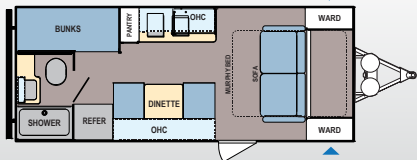

Ext. Length: 34' 10" Ext. Height: 11' 2" Average Shipping Weight: 6,966

COLEMAN LIGHT ELEVATED MODELS

COLEMAN LIGHT LX MODELS

LIGHT LX | 1605FB | Sleeps 3-4

Ext. Length: 20' 8" Ext. Height: 10' 7"
Average Shipping Weight: 3,554

LIGHT LX | 1625RB | Sleeps 3-4

Ext. Length: 20' 6" Ext. Height: 10' 4"
Average Shipping Weight: 3,556

LIGHT LX | 1705RB | Sleeps 3-4

Ext. Length: 21' 11" Ext. Height: 10' 5"
Average Shipping Weight: 3,481

LIGHT LX | 1755FD | Sleeps 3-4

Ext. Length: 22' 4" Ext. Height: 10' 5"
Average Shipping Weight: 3,761

LIGHT LX | 1925BH | Sleeps 3-4

Ext. Length: 23' 10" Ext. Height: 10' 2" Average Shipping Weight: 3,793