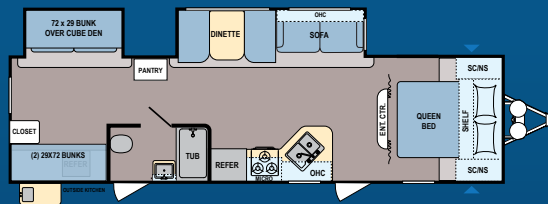

LIGHT | 2605RL | Sleeps 4-6

Ext. Length: 31' 1" Ext. Height: 10' 11" Average Shipping Weight: 5,612

LIGHT | 2835BH | Sleeps 8-10

Ext. Length: 32' 11" Ext. Height: 10' 11" Average Shipping Weight: 6,026

LIGHT | 2855BH | Sleeps 8-10

Ext. Length: 31' 3" Ext. Height: 10' 11" Average Shipping Weight: 5,646

LIGHT ELEVATED | 2815RK | Sleeps 4-6

Ext. Length: 32' 11" Ext. Height: 11' 8" Average Shipping Weight: 6,086

LIGHT ELEVATED | 2925RE | Sleeps 6-8

Ext. Length: 33' 11" Ext. Height: 11' 2" Average Shipping Weight: 6,622

LIGHT ELEVATED | 3015BH | Sleeps 8-10

Ext. Length: 34' 9" Ext. Height: 10' 9" Average Shipping Weight: 6,503

LIGHT ELEVATED | 3045RL | Sleeps 6-8