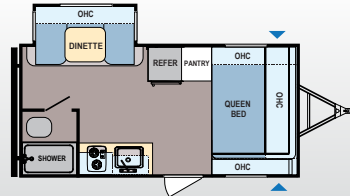

Ext. Length: 33' 11" Ext. Height: 11' 2" Average Shipping Weight: 6,622

LIGHT ELEVATED | 3015BH | Sleeps 8-10

Ext. Length: 34' 9" Ext. Height: 10' 9" Average Shipping Weight: 6,503

LIGHT ELEVATED | 3045RL | Sleeps 6-8

Ext. Length: 34' 10" Ext. Height: 11' 2" Average Shipping Weight: 6,966

COLEMAN LIGHT ELEVATED MODELS

COLEMAN LIGHT LX MODELS

LIGHT LX | 1605FB | Sleeps 3-4

Ext. Length: 20' 8" Ext. Height: 10' 7"
Average Shipping Weight: 3,554

LIGHT LX | 1625RB | Sleeps 3-4

Ext. Length: 20' 6" Ext. Height: 10' 4"
Average Shipping Weight: 3,556

LIGHT LX | 1705RB | Sleeps 3-4

Ext. Length: 21' 11" Ext. Height: 10' 5"
Average Shipping Weight: 3,481

LIGHT LX | 1755FD | Sleeps 3-4

Ext. Length: 22' 4" Ext. Height: 10' 5"
Average Shipping Weight: 3,761

LIGHT LX | 1925BH | Sleeps 3-4

Ext. Length: 23' 10" Ext. Height: 10' 2" Average Shipping Weight: 3,793