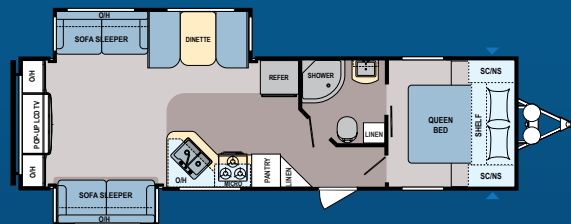

LIGHT | 1805RB | Sleeps 4

Ext. Length: 22' 9" Ext. Height: 10' 10" Average Shipping Weight: 4,136

LIGHT | 2305QB | Sleeps 4

Ext. Length: 27' 0" Ext. Height: 10' 10" Average Shipping Weight: 4,901

LIGHT | 2405BH | Sleeps 6-8

Ext. Length: 27' 6" Ext. Height: 10' 11" Average Shipping Weight: 5,025

LIGHT | 2435BH | Sleeps 6-8

Ext. Length: 27' 6" Ext. Height: 10' 7" Average Shipping Weight: 4,892

LIGHT | 2515RL | Sleeps 4-6

Ext. Length: 29' 5" Ext. Height: 10' 11" Average Shipping Weight: 5,260

LIGHT | 2605RL | Sleeps 4-6

Ext. Length: 31' 1" Ext. Height: 10' 11" Average Shipping Weight: 5,612

LIGHT | 2835BH | Sleeps 8-10

Ext. Length: 32' 11" Ext. Height: 10' 11" Average Shipping Weight: 6,026

LIGHT | 2855BH | Sleeps 8-10

Ext. Length: 31' 3" Ext. Height: 10' 11" Average Shipping Weight: 5,646

LIGHT ELEVATED | 2815RK | Sleeps 4-6

Ext. Length: 32' 11" Ext. Height: 11' 8" Average Shipping Weight: 6,086

LIGHT ELEVATED | 2925RE | Sleeps 6-8