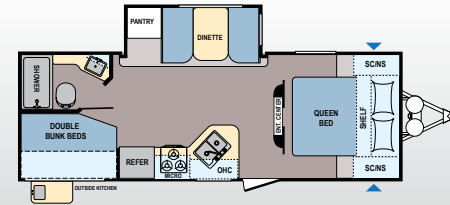

Light LX Package
Escape Package

COLEMAN DECOR

MACKINAC DECOR

BAYSIDE DECOR

To check for recent updates to floorplans and specifications. Scan this **QR CODE** with your favorite QR Reader application.

COLEMAN LIGHT FLOORPLANS

LIGHT | 1805RB | Sleeps 4

Ext. Length: 22' 9" Ext. Height: 10' 10" Average Shipping Weight: 4,136

LIGHT | 2305QB | Sleeps 4

Ext. Length: 27' 0" Ext. Height: 10' 10" Average Shipping Weight: 4,901

LIGHT | 2405BH | Sleeps 6-8

Ext. Length: 27' 6" Ext. Height: 10' 11" Average Shipping Weight: 5,025

LIGHT | 2435BH | Sleeps 6-8

Ext. Length: 27' 6" Ext. Height: 10' 7" Average Shipping Weight: 4,892

LIGHT | 2515RL | Sleeps 4-6

Ext. Length: 29' 5" Ext. Height: 10' 11" Average Shipping Weight: 5,260