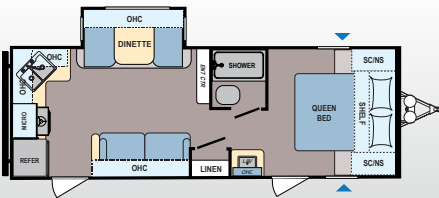

LIGHT | 1805RB | Sleeps 4

Ext. Length: 22' 9" Ext. Height: 10' 10" Average Shipping Weight: 4,136

LIGHT | 2305QB | Sleeps 4

Ext. Length: 27' 0" Ext. Height: 10' 10" Average Shipping Weight: 4,901

LIGHT | 2405BH | Sleeps 6-8

Ext. Length: 27' 6" Ext. Height: 10' 11" Average Shipping Weight: 5,025

LIGHT | 2435BH | Sleeps 6-8

Ext. Length: 27' 6" Ext. Height: 10' 7" Average Shipping Weight: 4,892

LIGHT | 2515RL | Sleeps 4-6

Ext. Length: 29' 5" Ext. Height: 10' 11" Average Shipping Weight: 5,260