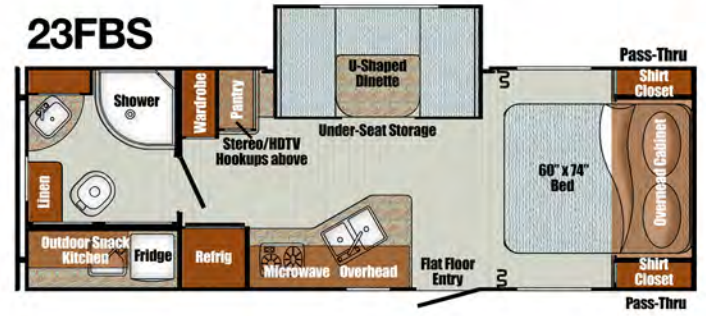

Floor Plans

With 20- to 23-foot models on single axles, 26-foot models on double axles, 60" x 74" owner's beds, ingenious Murphy beds, and kid-friendly bunks, Vintage Cruiser truly offers something for everyone. Find yours!

Explore our Vintage Cruisers with interactive 360Tours at www.gulfstreamcoach.com