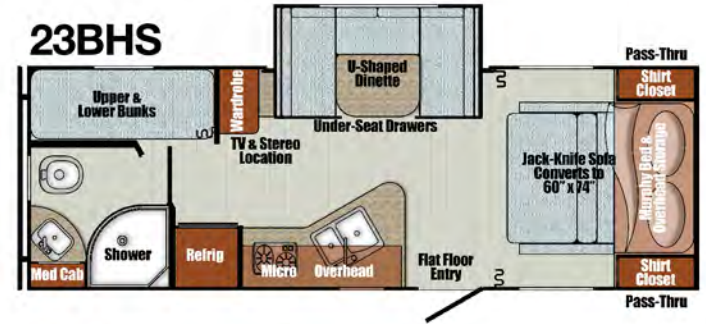

23QBS

23BHS