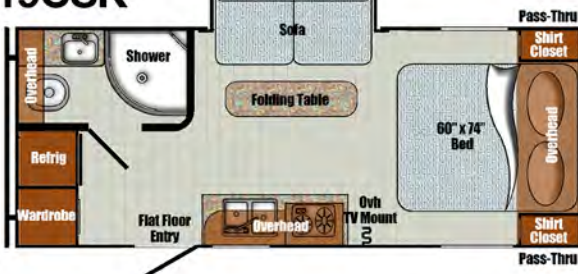

Floor Plans

With 20- to 23-foot models on single axles, 26-foot models on double axles, 60" x 74" owner's beds, ingenious Murphy beds, and kid-friendly bunks, Vintage Cruiser truly offers something for everyone. Find yours!

19CSK

Explore our Vintage Cruisers with interactive 360Tours at www.gulfstreamcoach.com