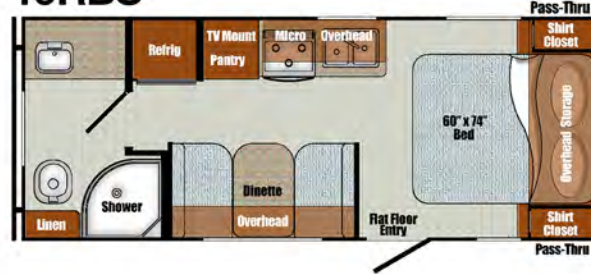

Floor Plans

With 20- to 23-foot models on single axles, 26-foot models on double axles, 60" x 74" owner's beds, ingenious Murphy beds, and kid-friendly bunks, Vintage Cruiser truly offers something for everyone. Find yours!

19RBS

Explore our Vintage Cruisers with interactive 360Tours at www.gulfstreamcoach.com