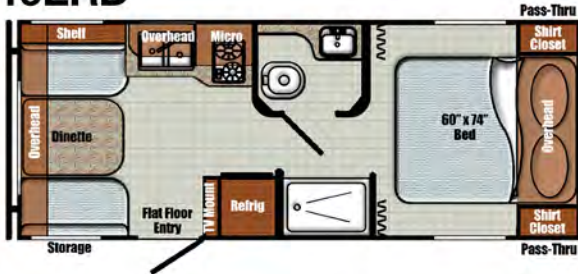

Floor Plans

With 20- to 23-foot models on single axles, 26-foot models on double axles, 60" x 74" owner's beds, ingenious Murphy beds, and kid-friendly bunks, Vintage Cruiser truly offers something for everyone. Find yours!

19ERD

Explore our Vintage Cruisers with interactive 360Tours at www.gulfstreamcoach.com