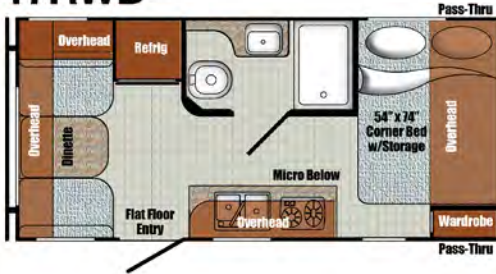

Floor Plans

With 20- to 23-foot models on single axles, 26-foot models on double axles, 60" x 74" owner's beds, ingenious Murphy beds, and kid-friendly bunks, Vintage Cruiser truly offers something for everyone. Find yours!

17RWD