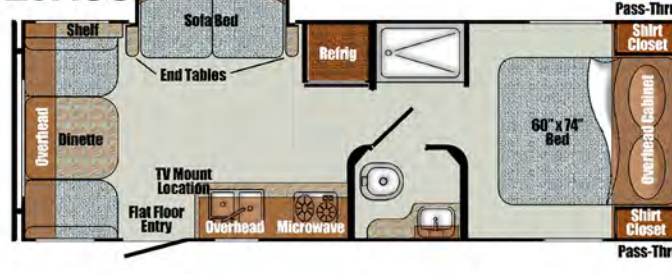

Floor Plans

With 20- to 23-foot models on single axles, 26-foot models on double axles, 60" x 74" owner's beds, ingenious Murphy beds, and kid-friendly bunks, Vintage Cruiser truly offers something for everyone. Find yours!

23RSS

Explore our Vintage Cruisers with interactive 360Tours at www.gulfstreamcoach.com