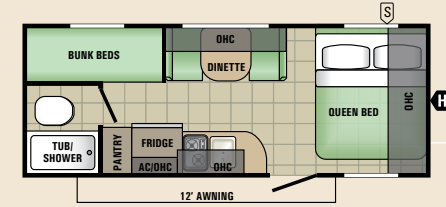

SPECIFICATIONS	16RB	17BH	17QB	17SB	19BHS	19MBS
Unloaded Vehicle Weight (lbs.)	2,925	3,065	3,000	3,105	3,965	4,045
Dry Hitch Weight (lbs.)	330	340	315	330	455	460
Gross Vehicle Weight Rating (lbs.)	3,500	3,500	3,500	3500	4,750	5,200
Cargo Carrying Capacity (lbs.)	575	435	500	395	785	1,155
Exterior Length	18' 4"	22' 5/8"	21' 5-1/4"	20' 4"	22' 1"	23' 10"
Exterior Width	85"	85"	85"	85"	85"	85"
Exterior Height with A/C	117"	117"	117"	117"	118"	120-3/4"
Interior Height	78"	78"	78"	78"	78"	78"
Fresh Water Capacity (gals)*	20	20	20	20	26.1	25.4
Gray Wastewater Capacity (gals)	15	15	15	15	30.8	15
Black Wastewater Capacity (gals)	9	9	9	9	30.8	9
Sleeping Capacity	6-7	5	3-4	5-6	6-8	3-4

*Includes water heater.

FOR FULL OPTIONS AND MORE STANDARD FEATURES GO TO starcraftcamping.com

SEE YOUR LOCAL STARCRAFT DEALER:

All information contained in this brochure and on the Starcraft RV website is the latest available and is correct to the best of our knowledge at the time of publication approval. Starcraft reserves the right to make changes and to discontinue models without notice or obligation. Photography may show optional equipment or props used for decoration purposes only. RVs built for sale in Canada may differ to conform to Canadian codes. Check with your Starcraft dealer for the latest in specifications, standard and optional equipment. 09/16
© 2016 STARCRAFT RV, INC.

STARCRAFT

536 Michigan Street, Topeka, IN 46571 USA
Phone: (800) 945-4787 Web: starcraftcamping.com

FOLLOW US ON: [f](#) [t](#) [i](#) [g+](#)