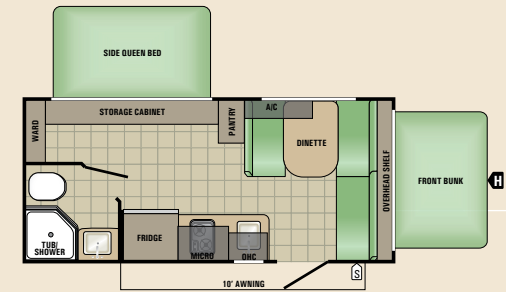

SPECIFICATIONS	16RB	17BH	17QB	17SB	19BHS	19MBS
Unloaded Vehicle Weight (lbs.)	2,925	3,065	3,000	3,105	3,965	4,045
Dry Hitch Weight (lbs.)	330	340	315	330	455	460
Gross Vehicle Weight Rating (lbs.)	3,500	3,500	3,500	3500	4,750	5,200
Cargo Carrying Capacity (lbs.)	575	435	500	395	785	1,155
Exterior Length	18' 4"	22' 5/8"	21' 5-1/4"	20' 4"	22' 1"	23' 10"
Exterior Width	85"	85"	85"	85"	85"	85"
Exterior Height with A/C	117"	117"	117"	117"	118"	120-3/4"
Interior Height	78"	78"	78"	78"	78"	78"
Fresh Water Capacity (gals)*	20	20	20	20	26.1	25.4
Gray Wastewater Capacity (gals)	15	15	15	15	30.8	15
Black Wastewater Capacity (gals)	9	9	9	9	30.8	9
Sleeping Capacity	6-7	5	3-4	5-6	6-8	3-4

*Includes water heater.

FOR FULL OPTIONS AND MORE STANDARD FEATURES GO TO starcraftcamping.com

SEE YOUR LOCAL STARCRAFT DEALER:

All information contained in this brochure and on the Starcraft RV website is the latest available and is correct to the best of our knowledge at the time of publication approval. Starcraft reserves the right to make changes and to discontinue models without notice or obligation. Photography may show optional equipment or props used for decoration purposes only. RVs built for sale in Canada may differ to conform to Canadian codes. Check with your Starcraft dealer for the latest in specifications, standard and optional equipment. 09/16
© 2016 STARCRAFT RV, INC.

STARCRAFT

536 Michigan Street, Topeka, IN 46571 USA
Phone: (800) 945-4787 Web: starcraftcamping.com

FOLLOW US ON: [f](#) [t](#) [i](#) [g+](#)