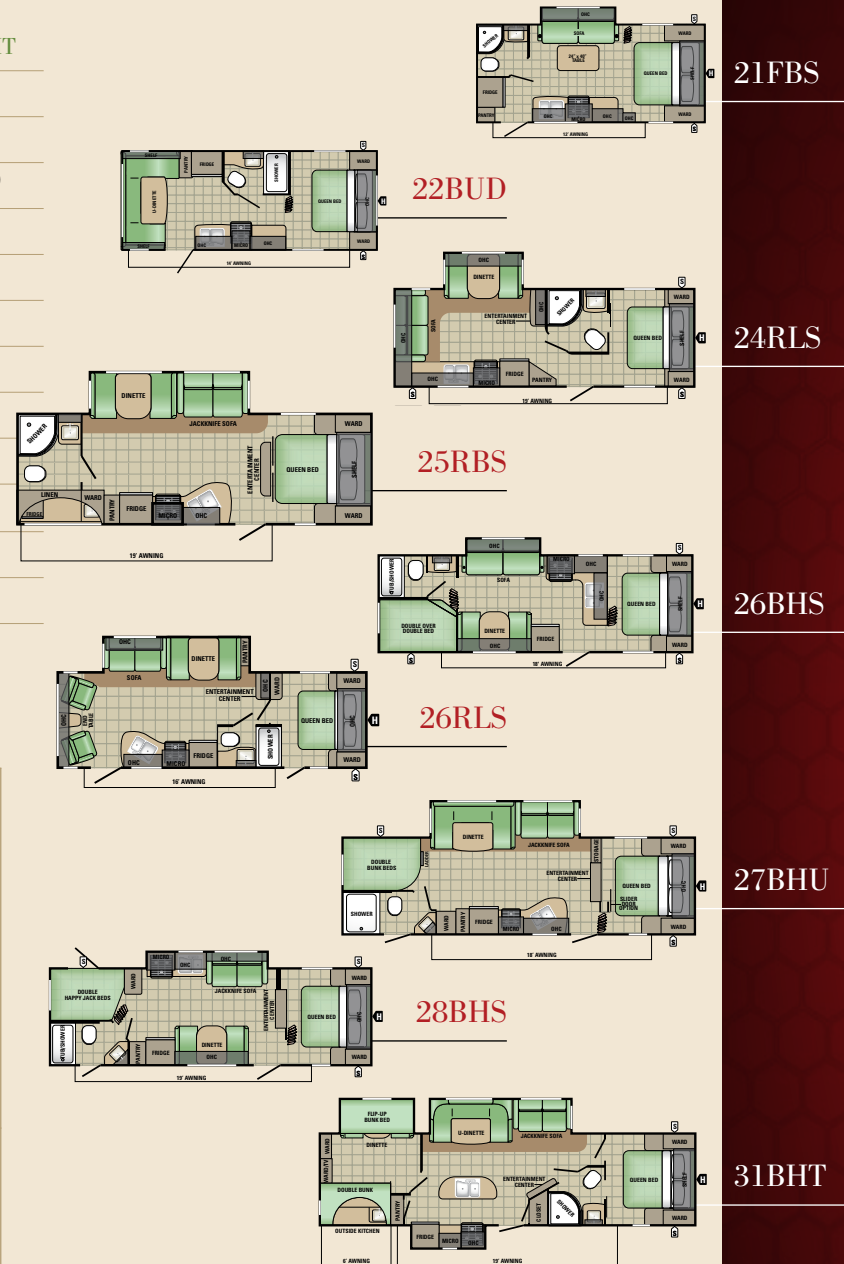

A The bedroom offers the comfort of a queen bed with bedside shelves and convenient overhead cabinet space. Upgrade to a Black Label pillow top mattress with the optional Elite Package.

B The 24RLS features an open living area including a slide-out dinette with a large picture window and a plush, stylish sofa.

C Mealtimes are made more enjoyable by a well-appointed kitchen, featuring a three-burner range with oven and lighted range hood, a flush-mounted refrigerator and a double-bowl sink with high-rise faucet. It's all surrounded by stunning warm sugar maple cabinetry with hardwood doors.

SPECIFICATIONS	21FBS	22BUD	24RLS	25RBS	26BHS	26RLS	27BHU	28BHS	31BHT
Unloaded Vehicle Weight (lbs.)	4,075	4,210	5,428	6,005	5,225	5,950	6,175	5,823	7,925
Dry Hitch Weight (lbs.)	305	438	540	722	625	615	583	575	865
Gross Vehicle Weight Rating (lbs.)	4,900	5,250	6,250	7,250	6,250	7,250	7,750	7,250	9,900
Cargo Carrying Capacity (lbs.)	825	1,040	822	1,245	1,025	1,300	1,575	1,427	1,975
Exterior Length	23' 7"	25' 5"	29' 5"	29' 6-1/2"	30' 9"	30' 11"	33' 3"	31' 5"	36' 11"
Exterior Width	96"	96"	96"	96"	96"	96"	96"	96"	96"
Exterior Height with A/C	121-3/4"	123"	128"	131"	123"	128"	130"	128"	128"
Interior Height	78"	78"	78"	78"	78"	78"	78"	78"	78"
Fresh Water Capacity (gals)*	22.5	42	42	42	42	42	42	42	42
Gray Wastewater Capacity (gals)	30.8	30.8	30.8	61.6	30.8	30.8	61.6	45	61.6
Black Wastewater Capacity (gals)	30.8	30.8	30.8	30.8	30.8	30.8	30.8	22.5	30.8
Sleeping Capacity	3-4	4	4-6	4-6	8-10	4-6	8-10	8-10	8-10

AVAILABLE OPTIONS

- 
 PRE-EXTENDED TABLE & DINING OPTION
 24RLS
 25RBS
 26RLS
 27BHU
 31BHT
- 
 SLEEPER SOFA OPTION
 24RLS
 25RBS
 26RLS
 27BHU
 28BHS
 31BHT
- 
 TRIPLE SOFA OPTION
 24RLS
 25RBS
 26RLS
 27BHU
 31BHT
- 
 TRIPLE SEAT OPTION
 24RLS
 31BHT
- 
 FLIP-UP BUNK BED
 31BHT