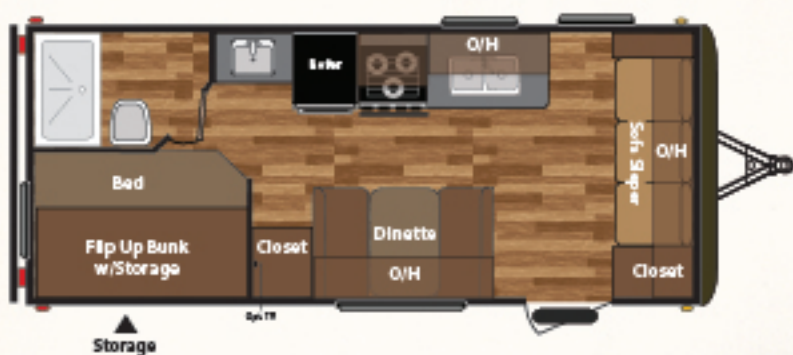

WEIGHT	CC	WIDTH	LENGTH*	HEIGHT	FRESH WATER	WASTE WATER	GRAY WATER	LPG	19FLBWE
4106	2694	425	23' 0"	11' 0"	60	40	40	60