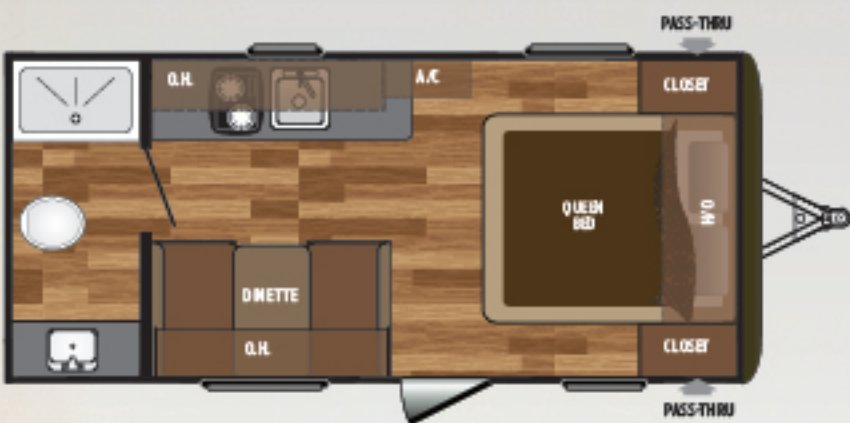

RIGHT FEATURES. RIGHT PRICE. RIGHT NOW.

HIDEOUT

LHS MINI

WEIGHT	CC	ITCH	LENGTH*	HEIGHT	FRESH WATER	WASTE WATER	GRAY WATER	LPG	
3245	1205	450	21' 5"	10' 0"	27	30	30	20	175LHS

WEIGHT	CC	ITCH	LENGTH*	HEIGHT	FRESH WATER	WASTE WATER	GRAY WATER	LPG	
3273	1202	475	21' 5"	9' 9"	27	30	30	20	177LHS