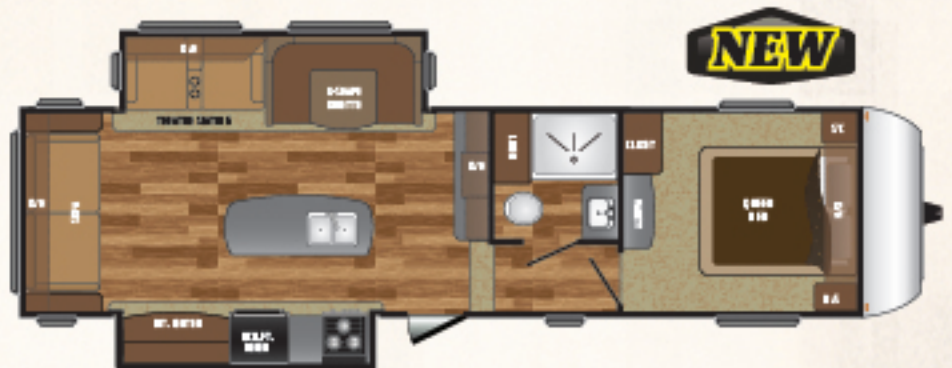

WEIGHT	CC	ITCH	LENGTH*	HEIGHT	FRESH WATER	WASTE WATER	GRAY WATER	LPG	
8701	2499	1615	33' 0"	11' 9"	43	39	78	60	299RLDS