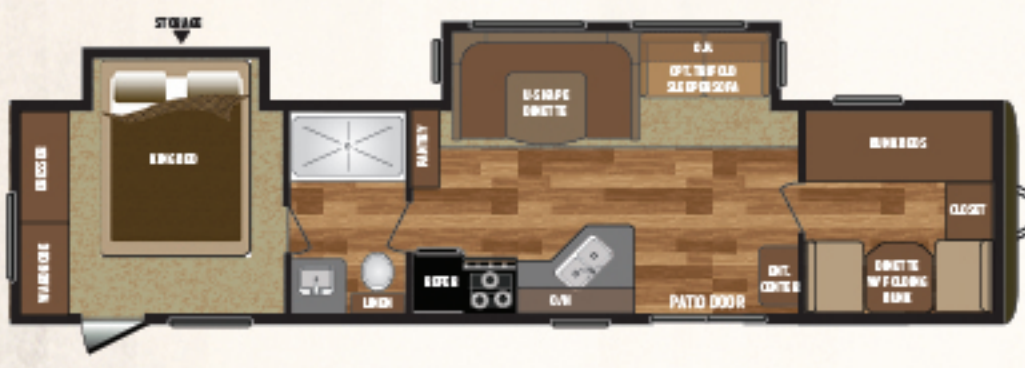

WEIGHT	CC	ITCH	LENGTH*	HEIGHT	FRESH WATER	WASTE WATER	GRAY WATER	LPG
8360	1610	1170	60	39' 11"	11' 2"	39	39	60

38BHDS