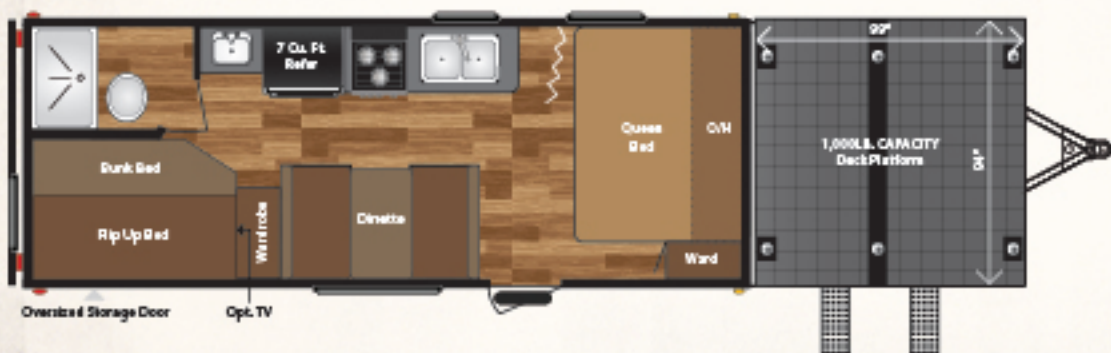

HIDEOUT

EDITION WESTERN

LEVEL TRAILER

WEIGHT	CC	ITCH	LENGTH*	HEIGHT	FRESH WATER	WASTE WATER	GRAY WATER	LPG	
5545	2945	590	34' 10"	10' 10"	60	38	40	60	21THWE