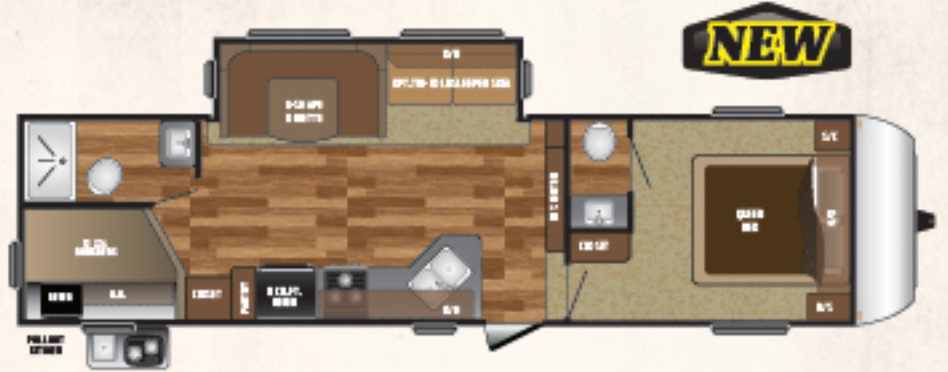

38FKTS

WEIGHT	CC	ITCH	LENGTH*	HEIGHT	FRESH WATER	WASTE WATER	GRAY WATER	LPG
9308	2052	1200	39' 11"	11' 4"	43	78	78	60

38FQTS

HIDEOUT FIFTH WHEEL

WEIGHT	CC	ITCH	LENGTH*	HEIGHT	FRESH WATER	WASTE WATER	GRAY WATER	LPG	
7670	2630	1440	30' 4"	11' 9"	43	39	69	60	276RLS