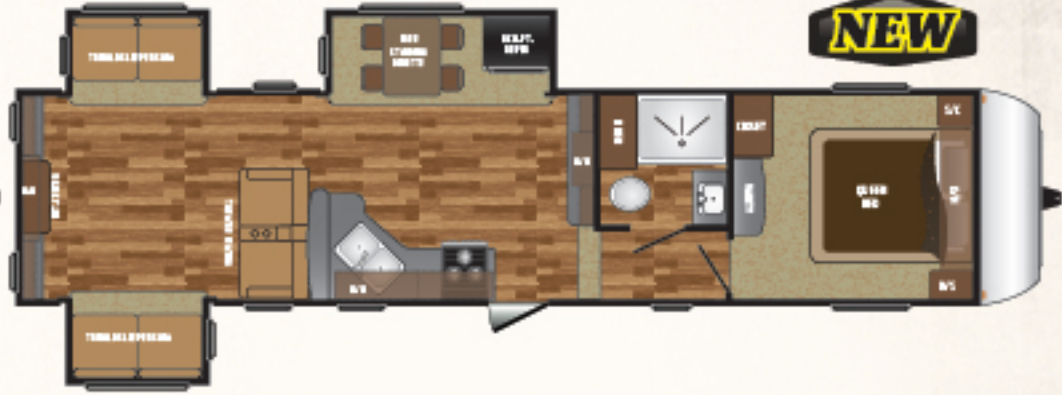

WEIGHT	CC	ITCH	LENGTH*	HEIGHT	FRESH WATER	WASTE WATER	GRAY WATER	LPG	
9632	2333	1805	36' 8"	11' 9"	43	39	78	60	315RDTs