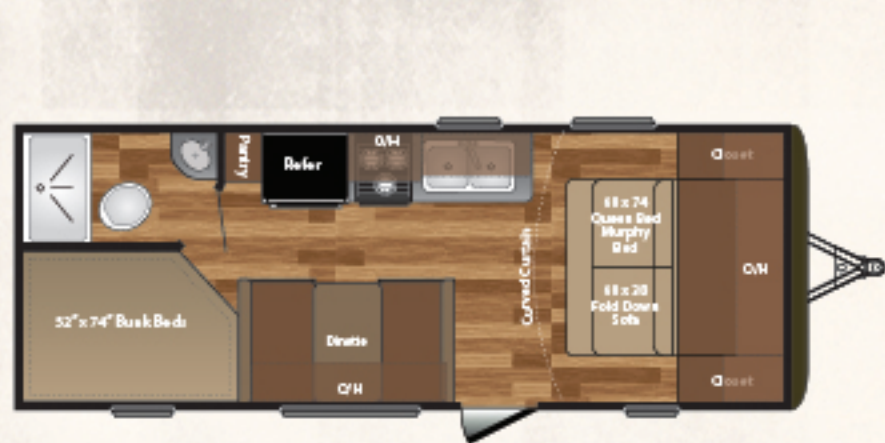

WEIGHT	CC	WIDTH	LENGTH*	HEIGHT	FRESH WATER	WASTE WATER	GRAY WATER	LPG	21LHSWE
4438	2562	538	25' 4"	11' 0"	60	40	40	60	

WEIGHT	CC	WIDTH	LENGTH*	HEIGHT	FRESH WATER	WASTE WATER	GRAY WATER	LPG	24LHSWE
TBD	TBD	TBD	28' 7"	10' 6"	60	38	38	60	