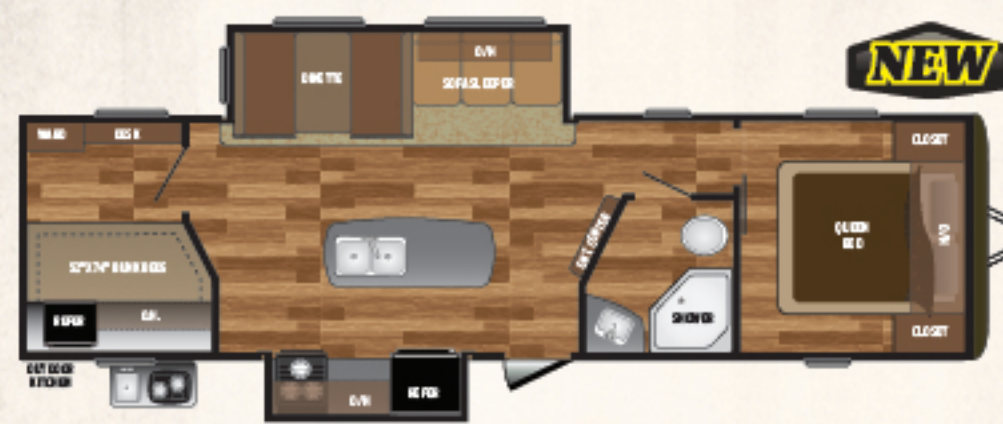

RIGHT FEATURES. RIGHT PRICE. RIGHT NOW.

HIDEOUT EDITION WESTERN

LUXURY TRAVEL TRAILER

NEW

WEIGHT	CC	ITCH	LENGTH*	HEIGHT	FRESH WATER	WASTE WATER	GRAY WATER	LPG
7380	2368	948	34' 11"	10' 10"	60	38	38	60

30BHKSWE