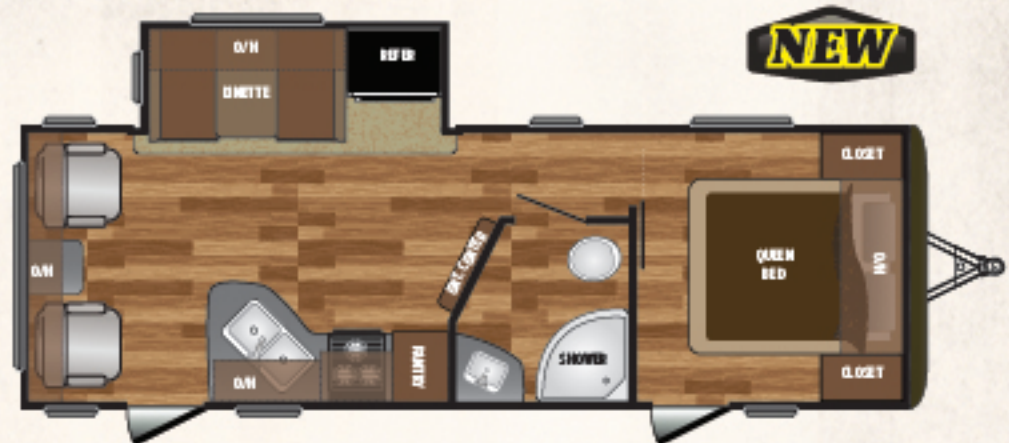

WEIGHT	CC	WIDTH	LENGTH*	HEIGHT	FRESH WATER	WASTE WATER	GRAY WATER	LPG	21LHSWE
4438	2562	538	25' 4"	11' 0"	60	40	40	60	

WEIGHT	CC	WIDTH	LENGTH*	HEIGHT	FRESH WATER	WASTE WATER	GRAY WATER	LPG	24LHSWE
TBD	TBD	TBD	28' 7"	10' 6"	60	38	38	60	