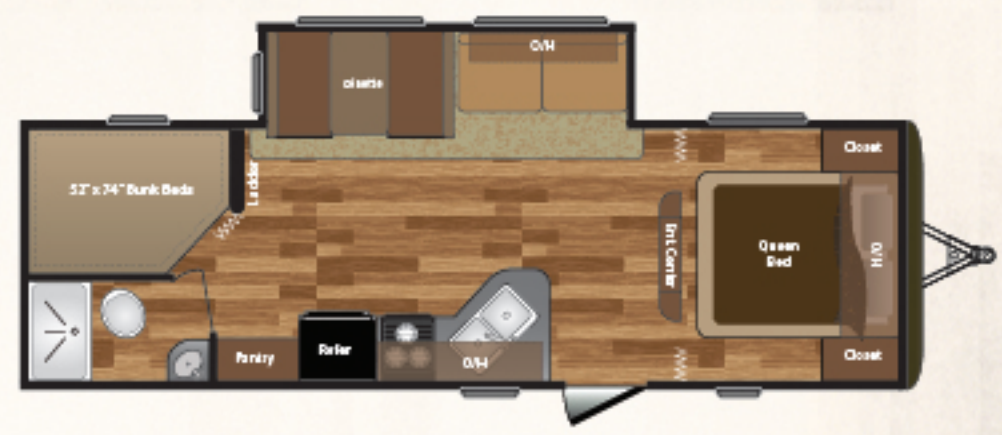

WEIGHT	CC	WIDTH	LENGTH*	HEIGHT	FRESH WATER	WASTE WATER	GRAY WATER	LPG	26LHSWE
5752	1868	620	30' 0"	10' 3"	60	38	40	60	

HIDEOUT

LUXURY TRAILERS