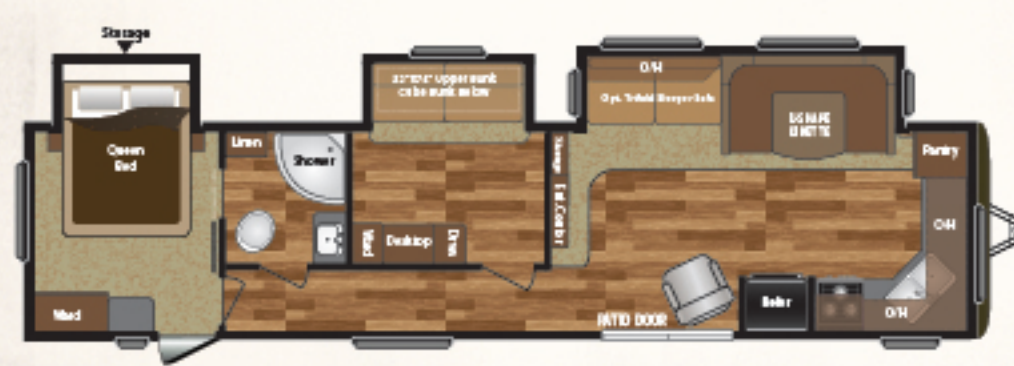

WEIGHT	CC	ITCH	LENGTH*	HEIGHT	FRESH WATER	WASTE WATER	GRAY WATER	LPG
9179	1821	1200	39' 11"	11' 4"	43	39	78	60

38FKTS