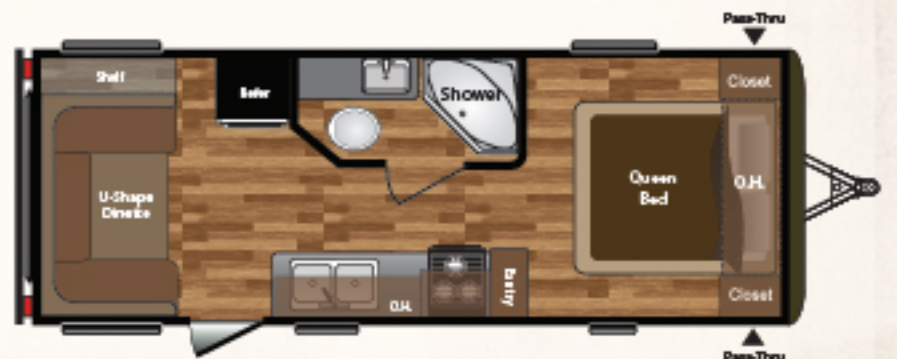

WEIGHT	CC	WIDTH	LENGTH*	HEIGHT	FRESH WATER	WASTE WATER	GRAY WATER	LPG	21FQWE
4535	2465	514	26' 2"	11' 0"	60	38	40	60	

RIGHT FEATURES. RIGHT PRICE. RIGHT NOW.