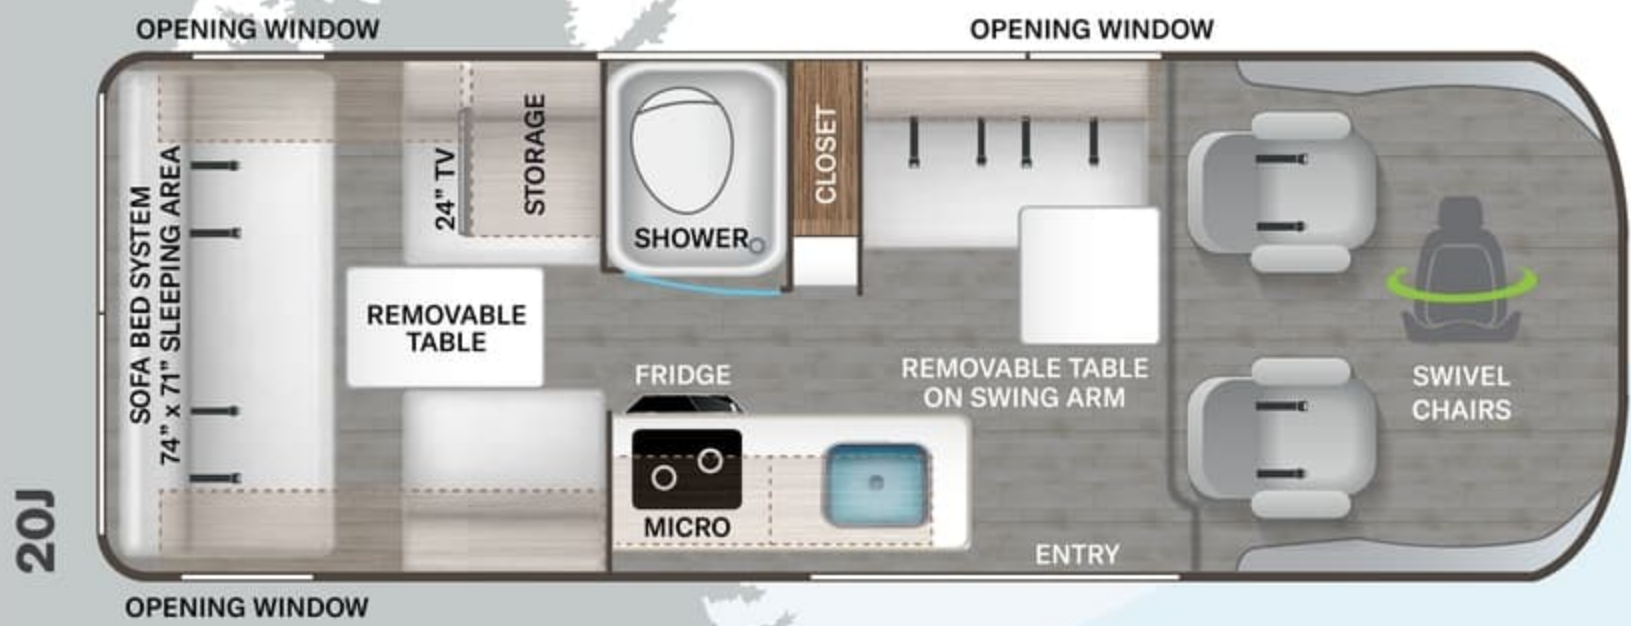

WHITE

FLOORING

CABINETRY

SEQUENCE®

Featured Highlights

CONSTRUCTION & EXTERIOR

- RAM ProMaster® 3500 Window Van, 280HP, 260 lb.-ft. Torque
- Thule® Lateral Arm Power Patio Awning with Integrated LED Lighting
- Thule® Roof Ladder and Roof Rack System
- Thule® Bike Rack on Rear Door
- Screen Door for Entryway
- Side Steps for Cab Doors
- 3,500-lb. Trailer Hitch with 4-pin Connector

CONSTRUCTION & EXTERIOR OPTIONS

- Retractable Roof Top with Sky Bunk™ Sleeping Area (20A & 20J)

AUTOMOTIVE & COCKPIT

- 7" Touchscreen Dash Radio with Apple CarPlay™ & Android Auto™
- Back-up Monitor
- Deluxe Heated/Remote Exterior Mirrors
- Power Windows & Door Locks
- Keyless Entry System
- Cruise Control
- Telescoping Leather Steering Wheel with Audio Buttons to Control Dash Radio
- Map Light
- Sunvisors
- 3-Piece Windshield Privacy Shades

- Drink Holders
- Leatherette, Swivel, Captain's Chairs
- Cockpit Floor Mat
- Driver & Passenger Air Bags
- Aluminum Wheels
- Dash Applique
- Emergency Engine Start Switch

INTERIOR

- Residential Vinyl Flooring
- Metal Entry Grab Handle
- Soft Touch Vinyl Ceiling
- Two (2) Three-Point Seat Belts in Booth Dinette (20A)
- Two (2) Lap Belts in Sofa (20J, 20K & 20L)
- Two (2) Three-Point Seat Belts in Rear Lounge (20J)
- Collapsible Dinette Table (20A)
- Removable Table on Swing Arm (20J & 20K)
- Removable Sofa Tables (20L)
- Wellformed Interior Wall Panels
- TecnoForm® S.p.A. Euro-Style Cabinet Doors
- LED Lighting
- Window Privacy Roller Shades
- Large Opening Side Windows
- Large Skylight in Living Area (20A & 20J)

- Expanding Sleeper Sofa (20K)
- Magnetic Rear Screen Door (20A & 20J)

ENTERTAINMENT

- 24" TV in Living Area with Outdoor Viewing Capability (20A, 20L & 20K)
- 24" TV in Rear Living Area (20J)
- Electronics Cabinet with HDMI Cable & USB Charging Ports Throughout
- Winegard® Connect™ 2.0 WiFi / 4G / Digital TV Antenna
- Cable TV Ready
- HS/DSS Satellite Ready