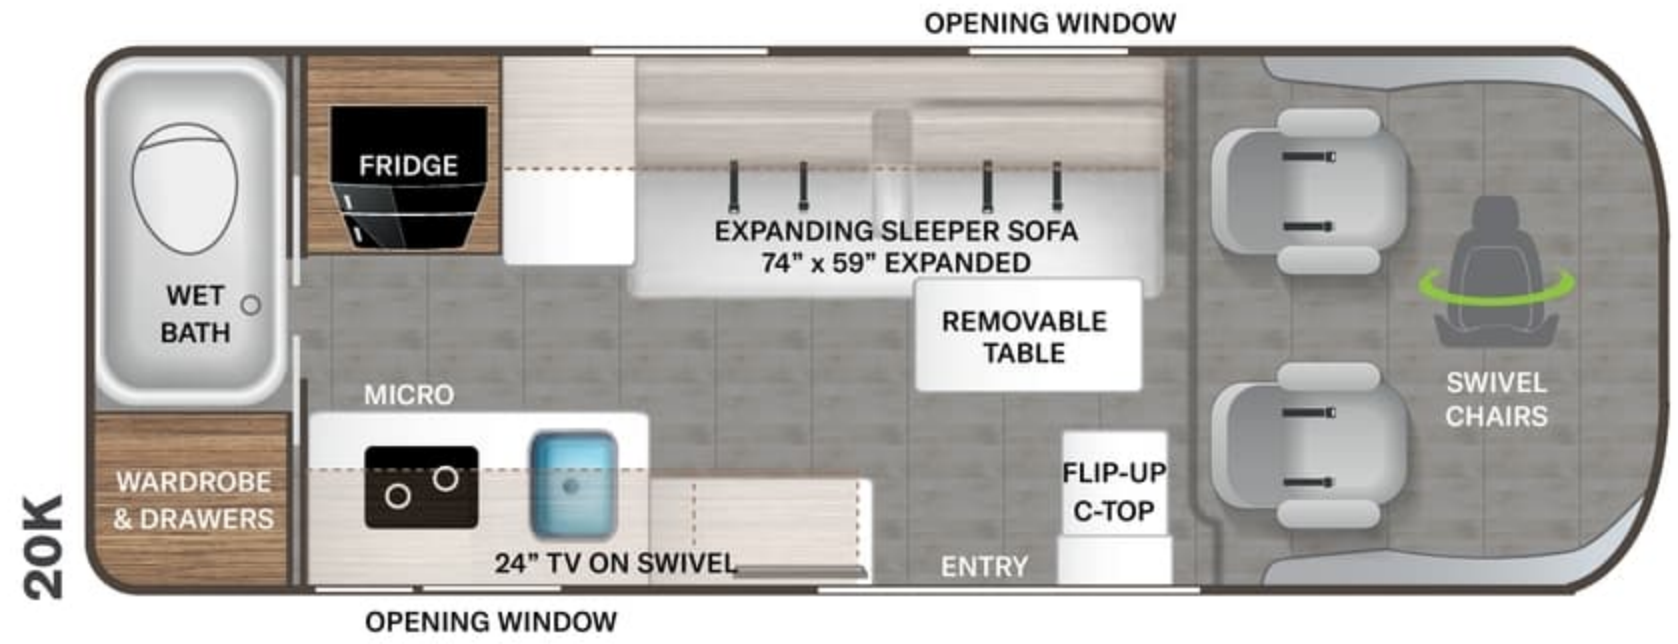

WHITE

FLOORING

CABINETRY

SEQUENCE®

Featured Highlights

CONSTRUCTION & EXTERIOR

- RAM ProMaster® 3500 Window Van, 280HP, 260 lb.-ft. Torque
- Thule® Lateral Arm Power Patio Awning with Integrated LED Lighting
- Thule® Roof Ladder and Roof Rack System
- Thule® Bike Rack on Rear Door
- Screen Door for Entryway
- Side Steps for Cab Doors
- 3,500-lb. Trailer Hitch with 4-pin Connector

CONSTRUCTION & EXTERIOR OPTIONS

- Retractable Roof Top with Sky Bunk™ Sleeping Area (20A & 20J)

AUTOMOTIVE & COCKPIT

- 7" Touchscreen Dash Radio with Apple CarPlay™ & Android Auto™
- Back-up Monitor
- Deluxe Heated/Remote Exterior Mirrors
- Power Windows & Door Locks
- Keyless Entry System
- Cruise Control
- Telescoping Leather Steering Wheel with Audio Buttons to Control Dash Radio
- Map Light
- Sunvisors
- 3-Piece Windshield Privacy Shades

- Expanding Sleeper Sofa (20K)
- Magnetic Rear Screen Door (20A & 20J)

ENTERTAINMENT

- 24" TV in Living Area with Outdoor Viewing Capability (20A, 20L & 20K)
- 24" TV in Rear Living Area (20J)
- Electronics Cabinet with HDMI Cable & USB Charging Ports Throughout
- Winegard® Connect™ 2.0 WiFi / 4G / Digital TV Antenna
- Cable TV Ready
- HS/DSS Satellite Ready