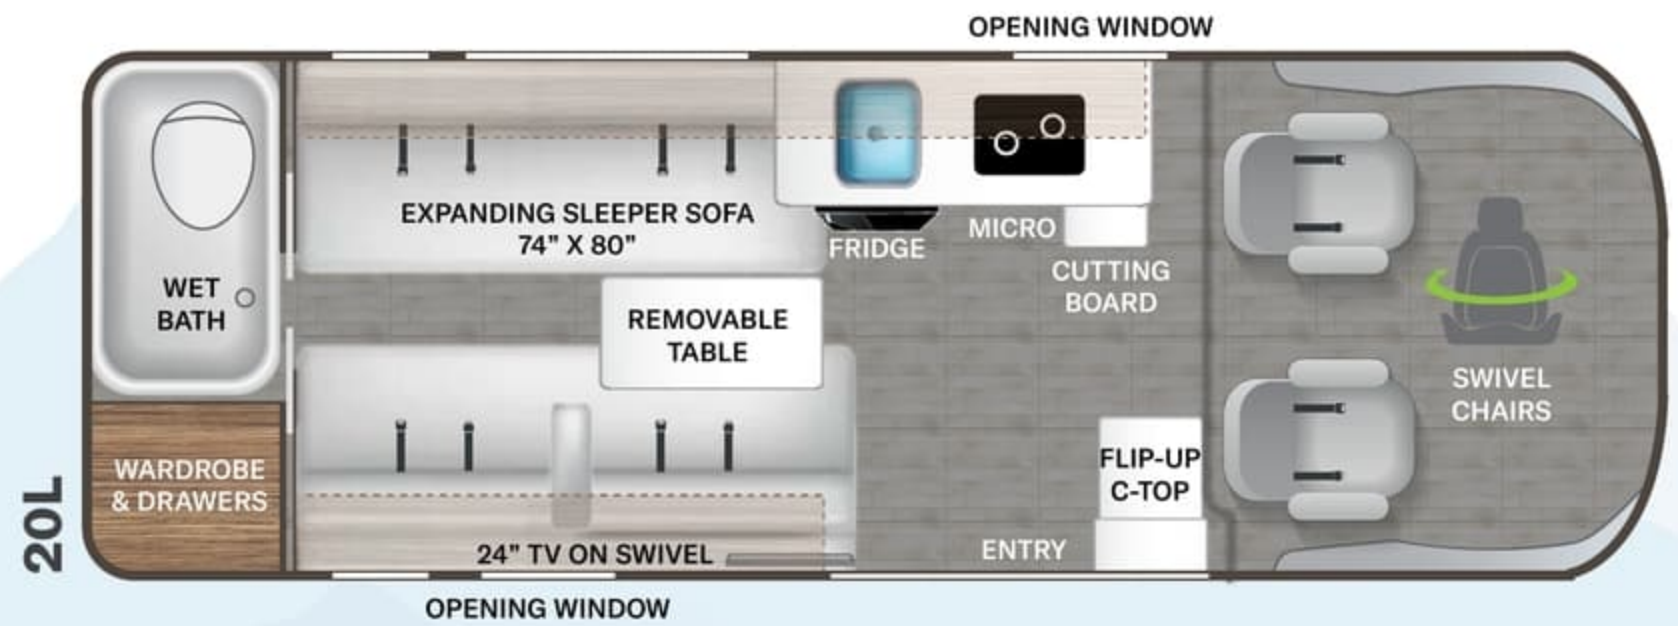

WHITE

FLOORING

CABINETRY

SEQUENCE®

Featured Highlights

CONSTRUCTION & EXTERIOR

- RAM ProMaster® 3500 Window Van, 280HP, 260 lb.-ft. Torque
- Thule® Lateral Arm Power Patio Awning with Integrated LED Lighting
- Thule® Roof Ladder and Roof Rack System
- Thule® Bike Rack on Rear Door
- Screen Door for Entryway
- Side Steps for Cab Doors
- 3,500-lb. Trailer Hitch with 4-pin Connector

CONSTRUCTION & EXTERIOR OPTIONS

- Retractable Roof Top with Sky Bunk™ Sleeping Area (20A & 20J)

AUTOMOTIVE & COCKPIT

- 7" Touchscreen Dash Radio with Apple CarPlay™ & Android Auto™
- Back-up Monitor
- Deluxe Heated/Remote Exterior Mirrors
- Power Windows & Door Locks
- Keyless Entry System
- Cruise Control
- Telescoping Leather Steering Wheel with Audio Buttons to Control Dash Radio
- Map Light
- Sunvisors
- 3-Piece Windshield Privacy Shades

- Expanding Sleeper Sofa (20K)
- Magnetic Rear Screen Door (20A & 20J)

ENTERTAINMENT

- 24" TV in Living Area with Outdoor Viewing Capability (20A, 20L & 20K)
- 24" TV in Rear Living Area (20J)
- Electronics Cabinet with HDMI Cable & USB Charging Ports Throughout
- Winegard® Connect™ 2.0 WiFi / 4G / Digital TV Antenna
- Cable TV Ready
- HS/DSS Satellite Ready