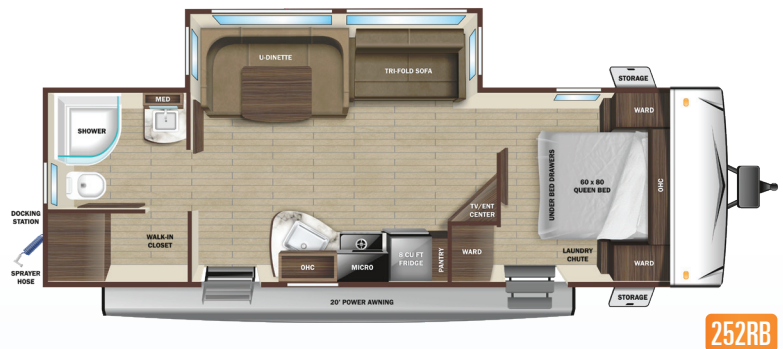

OWN THE OUTDOORS

RANGE LITE
2022 TRAVEL TRAILERS

Highland
RIDGE RV

2022 Range Lite 252RB

FLOORPLANS

STANDARD INTERIOR EQUIPMENT

- » 60" x 80" queen bed with storage drawers below
- » 75 lb. ball bearing drawer guides
- » 81" interior height
- » Cable and satellite prep
- » Electrical outlets and USB ports in master bedroom
- » Flush floor slides with residential vinyl flooring
- » Hardwood cabinet doors
- » Kid and pet friendly – residential vinyl flooring throughout, vinyl furniture, no floor heat registers
- » Kitchen sink covers
- » Laundry chute in bedroom
- » LED interior lighting
- » Porcelain foot flush toilet
- » Range hood
- » Residential high-rise faucet with pull-down sprayer
- » Roller blackout night shades
- » Single basin stainless steel under-mount kitchen sink
- » Tri-fold sofa

STANDARD EXTERIOR EQUIPMENT

- » 5/8" main floor decking
- » Door side spray port
- » Exterior grill hookup quick connect port
- » Flexible LP lines
- » Fully-walkable roof
- » In-frame battery rack
- » Magnetic baggage door catches
- » Marine grade exterior speakers (2)
- » Oversized pass-through storage with motion lighting
- » PVC roofing membrane (limited lifetime warranty)
- » Rain guttering with molded drip spouts
- » Safety bumper with drain hose carrier and end caps
- » Self-adjusting electric brakes
- » Side camera prep marker lights
- » Solid swing-down entry steps
- » Thermal Seal - enclosed, insulated, and heated underbelly and fully insulated roof with a PVC roofing membrane
- » Tinted safety-glass windows throughout
- » TuffShell™ - vacuum bonded laminated construction, reinforced with heavy-duty fiberglass and welded aluminum frames