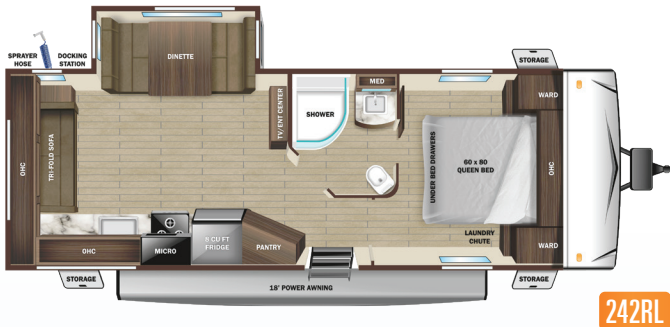

OWN THE OUTDOORS

RANGE LITE
2022 TRAVEL TRAILERS

Highland
RIDGE RV

2022 Range Lite 252RB

FLOORPLANS

STANDARD INTERIOR EQUIPMENT

- » 60" x 80" queen bed with storage drawers below
- » 75 lb. ball bearing drawer guides
- » 81" interior height
- » Cable and satellite prep
- » Electrical outlets and USB ports in master bedroom
- » Flush floor slides with residential vinyl flooring
- » Hardwood cabinet doors
- » Kid and pet friendly – residential vinyl flooring throughout, vinyl furniture, no floor heat registers
- » Kitchen sink covers
- » Laundry chute in bedroom
- » LED interior lighting
- » Porcelain foot flush toilet
- » Range hood
- » Residential high-rise faucet with pull-down sprayer
- » Roller blackout night shades
- » Single basin stainless steel under-mount kitchen sink
- » Tri-fold sofa

OPTIONS

- » 50 amp service with 2nd A/C (282RL)
- » Electric stabilizer jacks
- » Free standing table with 2 chairs and bench (N/A 212FB, 232MD)
- » Free standing table with 4 chairs (N/A 212FB, 232MD)
- » Off-grid solar package - 12V TV, 190 watt panel, 30 amp controller
- » Theater seats ipo tri-fold sofa (N/A 241BH)
- » Wi-Fi router