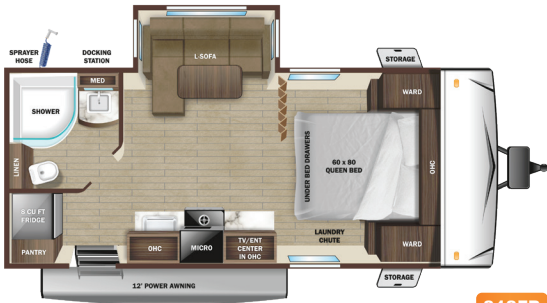

OWN THE OUTDOORS

RANGE LITE
2022 TRAVEL TRAILERS

Highland
RIDGE RV

2022 Range Lite 252RB

FLOORPLANS

STANDARD INTERIOR EQUIPMENT

- » 60" x 80" queen bed with storage drawers below
- » 75 lb. ball bearing drawer guides
- » 81" interior height
- » Cable and satellite prep
- » Electrical outlets and USB ports in master bedroom
- » Flush floor slides with residential vinyl flooring
- » Hardwood cabinet doors
- » Kid and pet friendly – residential vinyl flooring throughout, vinyl furniture, no floor heat registers
- » Kitchen sink covers
- » Laundry chute in bedroom
- » LED interior lighting
- » Porcelain foot flush toilet
- » Range hood
- » Residential high-rise faucet with pull-down sprayer
- » Roller blackout night shades
- » Single basin stainless steel under-mount kitchen sink
- » Tri-fold sofa

CUSTOMER CONVENIENCE PACKAGE (MANDATORY)

- » 15,000 BTU roof mounted A/C
- » 2-30 lb. LP bottles with cover
- » 3-burner range with 17" oven with LED lighting and flush mount glass cover
- » 8 cu. ft. refrigerator
- » AM/FM/HDMI/USB/AUX Bluetooth® sound bar stereo with indoor/outdoor zoned speakers
- » Bathroom skylight and roof vent
- » Bedspread
- » Dome style TV antenna with Wi-Fi prep
- » Enclosed exterior docking station with black tank flush
- » Entrance door with screen door, window and magnet door catch
- » EZ-store detachable cord
- » Foldable grab handle
- » Gas/electric DSI water heater
- » LED HDTV
- » Medicine cabinet
- » Microwave
- » Molded front cap with LED lighting and stoneguard protection
- » Porcelain foot flush toilet
- » Power awning with LED lighting
- » Power tongue jack
- » Powered 12V bathroom vent
- » Pressed membrane countertops
- » Radial tires with aluminum rims
- » Rear observation camera prep
- » Rear roof access ladder