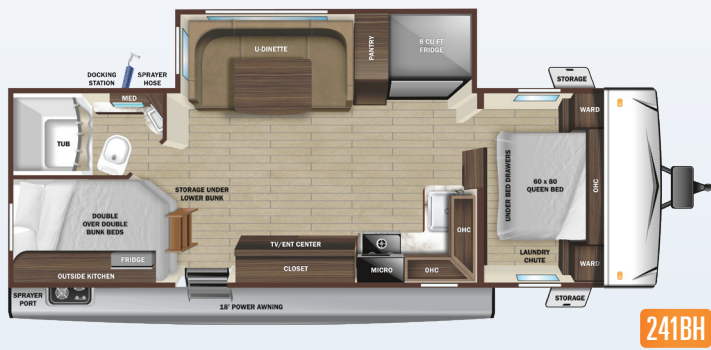

OWN THE OUTDOORS

RANGE LITE
2022 TRAVEL TRAILERS

Highland
RIDGE RV

2022 Range Lite 252RB

FLOORPLANS

STANDARD INTERIOR EQUIPMENT

- » 60" x 80" queen bed with storage drawers below
- » 75 lb. ball bearing drawer guides
- » 81" interior height
- » Cable and satellite prep
- » Electrical outlets and USB ports in master bedroom
- » Flush floor slides with residential vinyl flooring
- » Hardwood cabinet doors
- » Kid and pet friendly – residential vinyl flooring throughout, vinyl furniture, no floor heat registers
- » Kitchen sink covers
- » Laundry chute in bedroom
- » LED interior lighting
- » Porcelain foot flush toilet
- » Range hood
- » Residential high-rise faucet with pull-down sprayer
- » Roller blackout night shades
- » Single basin stainless steel under-mount kitchen sink
- » Tri-fold sofa

OPTIONS

- » 50 amp service with 2nd A/C (282RL)
- » Electric stabilizer jacks
- » Free standing table with 2 chairs and bench (N/A 212FB, 232MD)
- » Free standing table with 4 chairs (N/A 212FB, 232MD)
- » Off-grid solar package - 12V TV, 190 watt panel, 30 amp controller
- » Theater seats ipo tri-fold sofa (N/A 241BH)
- » Wi-Fi router