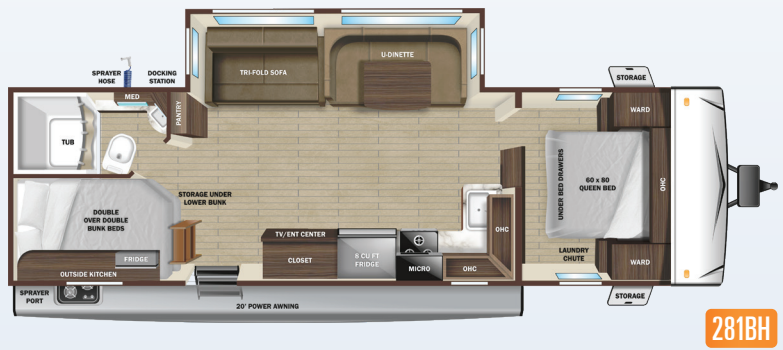

OWN THE OUTDOORS

RANGE LITE
2022 TRAVEL TRAILERS

Highland
RIDGE RV

2022 Range Lite 252RB

FLOORPLANS

STANDARD INTERIOR EQUIPMENT

- » 60" x 80" queen bed with storage drawers below
- » 75 lb. ball bearing drawer guides
- » 81" interior height
- » Cable and satellite prep
- » Electrical outlets and USB ports in master bedroom
- » Flush floor slides with residential vinyl flooring
- » Hardwood cabinet doors
- » Kid and pet friendly – residential vinyl flooring throughout, vinyl furniture, no floor heat registers
- » Kitchen sink covers
- » Laundry chute in bedroom
- » LED interior lighting
- » Porcelain foot flush toilet
- » Range hood
- » Residential high-rise faucet with pull-down sprayer
- » Roller blackout night shades
- » Single basin stainless steel under-mount kitchen sink
- » Tri-fold sofa

OPTIONS

- » 50 amp service with 2nd A/C (282RL)
- » Electric stabilizer jacks
- » Free standing table with 2 chairs and bench (N/A 212FB, 232MD)
- » Free standing table with 4 chairs (N/A 212FB, 232MD)
- » Off-grid solar package - 12V TV, 190 watt panel, 30 amp controller
- » Theater seats ipo tri-fold sofa (N/A 241BH)
- » Wi-Fi router