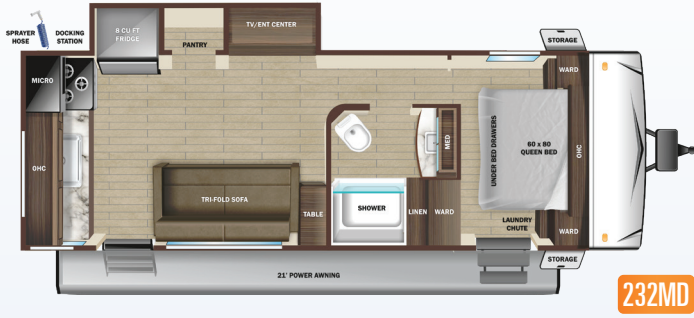

OWN THE OUTDOORS

RANGE LITE
2022 TRAVEL TRAILERS

Highland
RIDGE RV

2022 Range Lite 252RB

FLOORPLANS

STANDARD INTERIOR EQUIPMENT

- » 60" x 80" queen bed with storage drawers below
- » 75 lb. ball bearing drawer guides
- » 81" interior height
- » Cable and satellite prep
- » Electrical outlets and USB ports in master bedroom
- » Flush floor slides with residential vinyl flooring
- » Hardwood cabinet doors
- » Kid and pet friendly – residential vinyl flooring throughout, vinyl furniture, no floor heat registers
- » Kitchen sink covers
- » Laundry chute in bedroom
- » LED interior lighting
- » Porcelain foot flush toilet
- » Range hood
- » Residential high-rise faucet with pull-down sprayer
- » Roller blackout night shades
- » Single basin stainless steel under-mount kitchen sink
- » Tri-fold sofa

STANDARD EXTERIOR EQUIPMENT

- » 5/8" main floor decking
- » Door side spray port
- » Exterior grill hookup quick connect port
- » Flexible LP lines
- » Fully-walkable roof
- » In-frame battery rack
- » Magnetic baggage door catches
- » Marine grade exterior speakers (2)
- » Oversized pass-through storage with motion lighting
- » PVC roofing membrane (limited lifetime warranty)
- » Rain guttering with molded drip spouts
- » Safety bumper with drain hose carrier and end caps
- » Self-adjusting electric brakes
- » Side camera prep marker lights
- » Solid swing-down entry steps
- » Thermal Seal - enclosed, insulated, and heated underbelly and fully insulated roof with a PVC roofing membrane
- » Tinted safety-glass windows throughout
- » TuffShell™ - vacuum bonded laminated construction, reinforced with heavy-duty fiberglass and welded aluminum frames