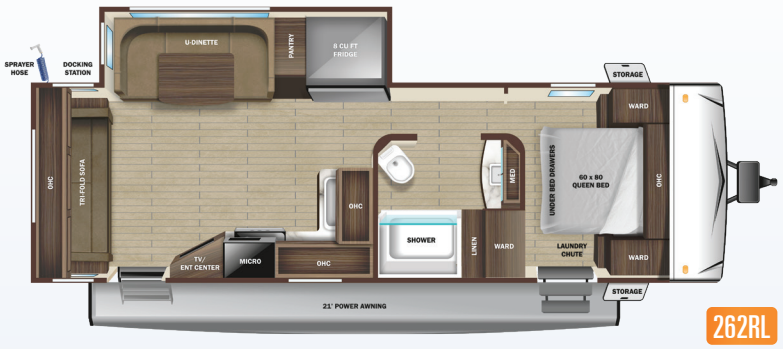

OWN THE OUTDOORS

RANGE LITE
2022 TRAVEL TRAILERS

Highland
RIDGE RV

2022 Range Lite 252RB

FLOORPLANS

STANDARD INTERIOR EQUIPMENT

- » 60" x 80" queen bed with storage drawers below
- » 75 lb. ball bearing drawer guides
- » 81" interior height
- » Cable and satellite prep
- » Electrical outlets and USB ports in master bedroom
- » Flush floor slides with residential vinyl flooring
- » Hardwood cabinet doors
- » Kid and pet friendly – residential vinyl flooring throughout, vinyl furniture, no floor heat registers
- » Kitchen sink covers
- » Laundry chute in bedroom
- » LED interior lighting
- » Porcelain foot flush toilet
- » Range hood
- » Residential high-rise faucet with pull-down sprayer
- » Roller blackout night shades
- » Single basin stainless steel under-mount kitchen sink
- » Tri-fold sofa

STANDARD EXTERIOR EQUIPMENT

- » 5/8" main floor decking
- » Door side spray port
- » Exterior grill hookup quick connect port
- » Flexible LP lines
- » Fully-walkable roof
- » In-frame battery rack
- » Magnetic baggage door catches
- » Marine grade exterior speakers (2)
- » Oversized pass-through storage with motion lighting
- » PVC roofing membrane (limited lifetime warranty)
- » Rain guttering with molded drip spouts
- » Safety bumper with drain hose carrier and end caps
- » Self-adjusting electric brakes
- » Side camera prep marker lights
- » Solid swing-down entry steps
- » Thermal Seal - enclosed, insulated, and heated underbelly and fully insulated roof with a PVC roofing membrane
- » Tinted safety-glass windows throughout
- » TuffShell™ - vacuum bonded laminated construction, reinforced with heavy-duty fiberglass and welded aluminum frames