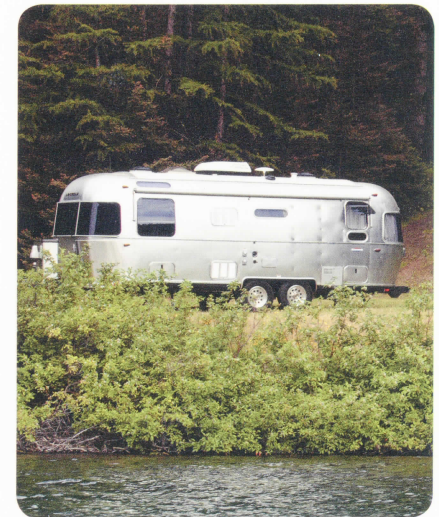

Bedroom Features

Pillow Top Memory Foam Mattress	STD
Quilted Bedspread with Reverse Sham	STD
Decorative Throw Pillows	STD
Sleeping Pillows	STD
Reading LED Lights	STD
Under Bed Storage	STD
Wardrobe with Hanging Bar	STD
LED HD TV (Shared with Galley or Additional Bedroom TV)	STD
Blackout Curtain(s)	STD

Bathroom Features

Removable Hand Held Shower Head with Shutoff	STD
China Toilet	STD
Lavy Sink	STD
Roof Vent/Fan	STD
Towel Bar/Ring	STD
Retractable Clothes Line in Shower	STD

Additional Features

Airstream Logo Entrance Mat	STD
Fire Extinguisher	STD
Emergency Manual Crank for Powered Hitch Jack	STD
Emergency Manual Crank for Powered Hitch Jack	STD
LP, Smoke & Carbon Monoxide Detectors	STD
Winterization Bypass Valve	STD
TRA Certified Green: Emerald Status (Highest Rating)	STD
2 Year Airstream Limited Warranty (Transferable)	STD
2 Year 24/7 Coach-Net® Roadside Assistance	STD