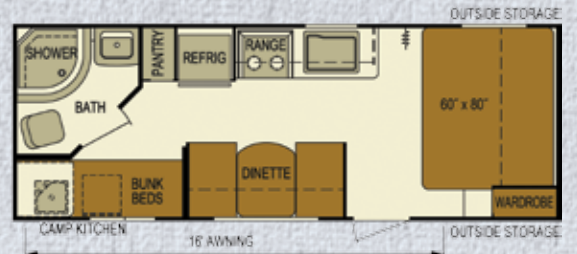

Full-size bathroom mirror

Cumbersome medicine cabinets simply aren't practical in lightweight RVs. Skyline maximizes the space with a more functional full-size mirror in the bathroom and a large vanity for toiletries.

Floorplans and Specifications

7.5 wide Models

188RB

198BH

218RB

218BH

238RB

258BH

Bedrooms

Whether you choose a one-bedroom floorplan with standard queen sized bed, or a two-bedroom bunkhouse/guest model, comfortable sleeping with loads of storage awaits your family. Roomy, 80-inch beds are standard on all floorplans.