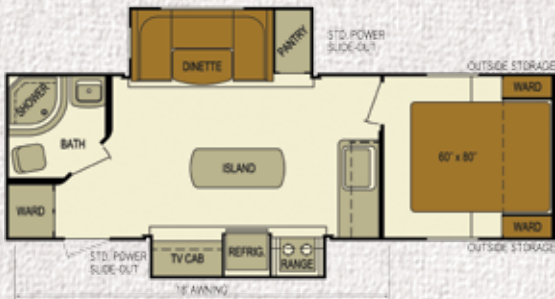

Full-size bathroom mirror

Cumbersome medicine cabinets simply aren't practical in lightweight RVs. Skyline maximizes the space with a more functional full-size mirror in the bathroom and a large vanity for toiletries.

Floorplans and Specifications

7.5 wide Models

188RB

198BH

218RB

218BH

238RB

258BH