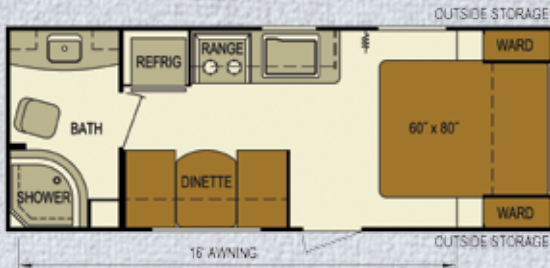

Floorplans and Specifications

7.5 wide Models

188RB