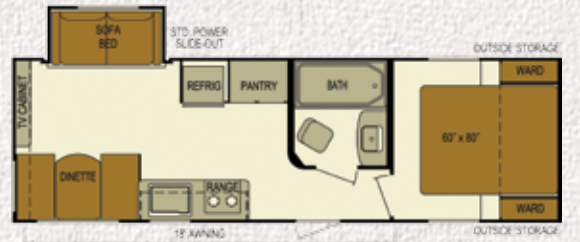

Floorplans and Specifications

7.5 wide Models

188RB

198BH

218RB

218BH

238RB

258BH

258RK

268RE

278RC

288BH