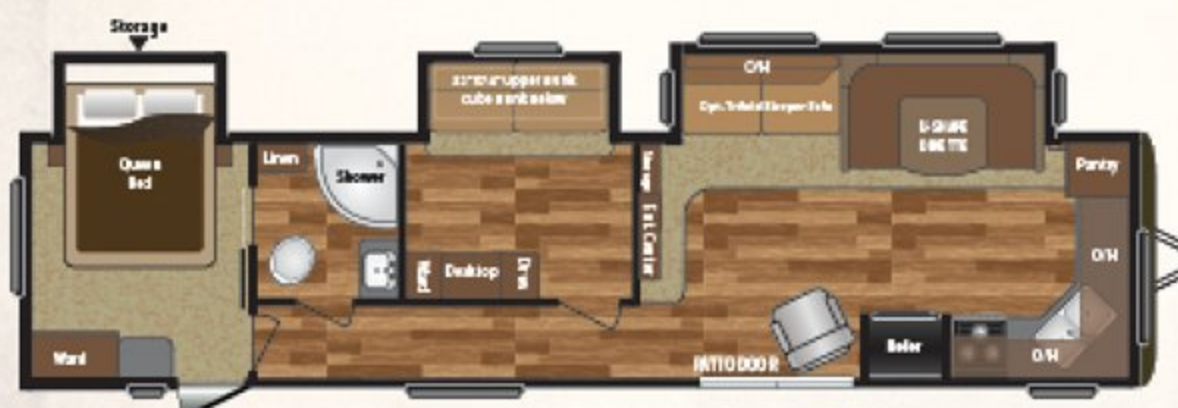

WEIGHT	CC	ITCH	LENGTH*	HEIGHT	FRESH WATER	WASTE WATER	GRAY WATER	LPG	
9179	1821	1200	39' 11"	11' 4"	43	39	78	60	38FKTS