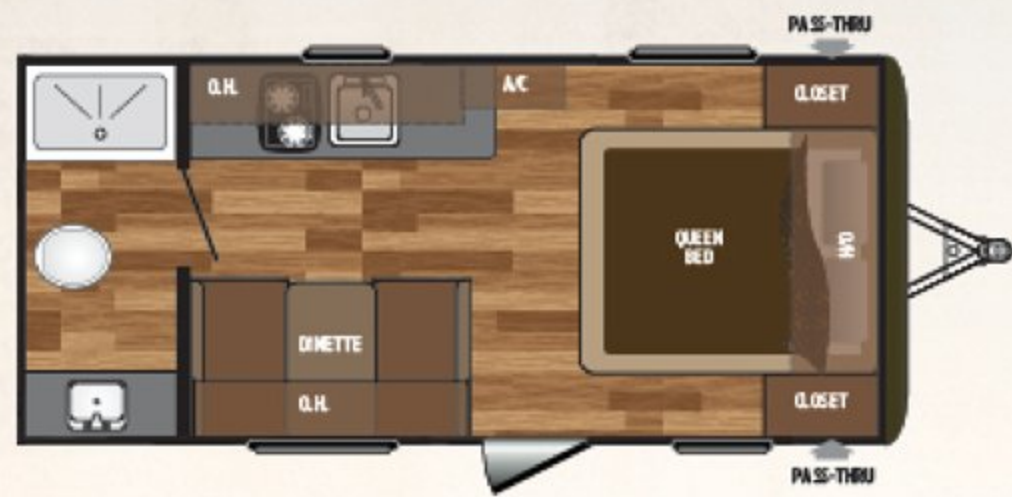

WEIGHT	CC	INCH	LENGTH*	HEIGHT	FRESH WATER	WASTE WATER	GRAY WATER	LPG	
3245	1205	450	21' 5"	10' 0"	27	30	30	20	175LHS

WEIGHT	CC	INCH	LENGTH*	HEIGHT	FRESH WATER	WASTE WATER	GRAY WATER	LPG	
3273	1202	475	21' 5"	9' 9"	27	30	30	20	177LHS