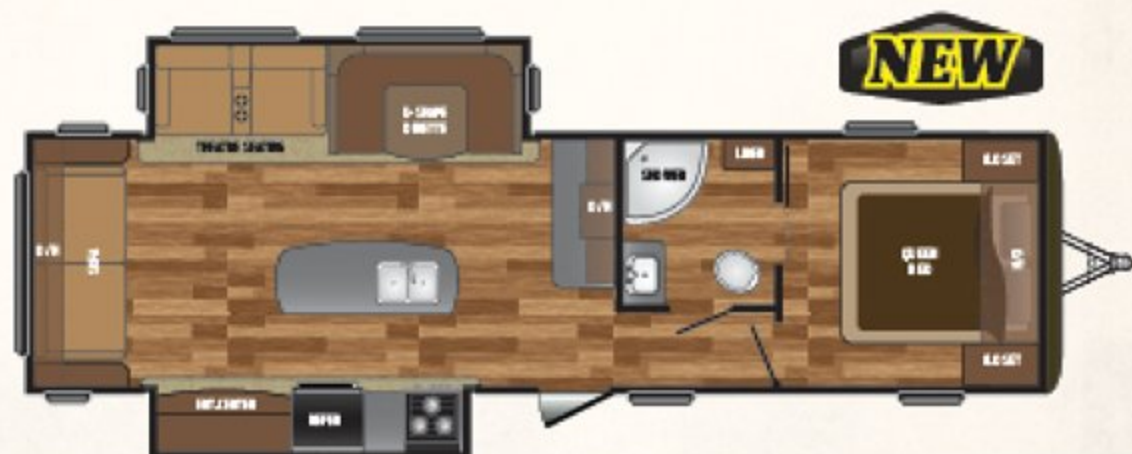

WEIGHT	CC	ITCH	LENGTH*	HEIGHT	FRESH WATER	WASTE WATER	GRAY WATER	LPG	
7733	2122	1055	34' 11"	11' 2"	43	39	78	40	30RLDS

RIGHT FEATURES. RIGHT PRICE. RIGHT NOW.