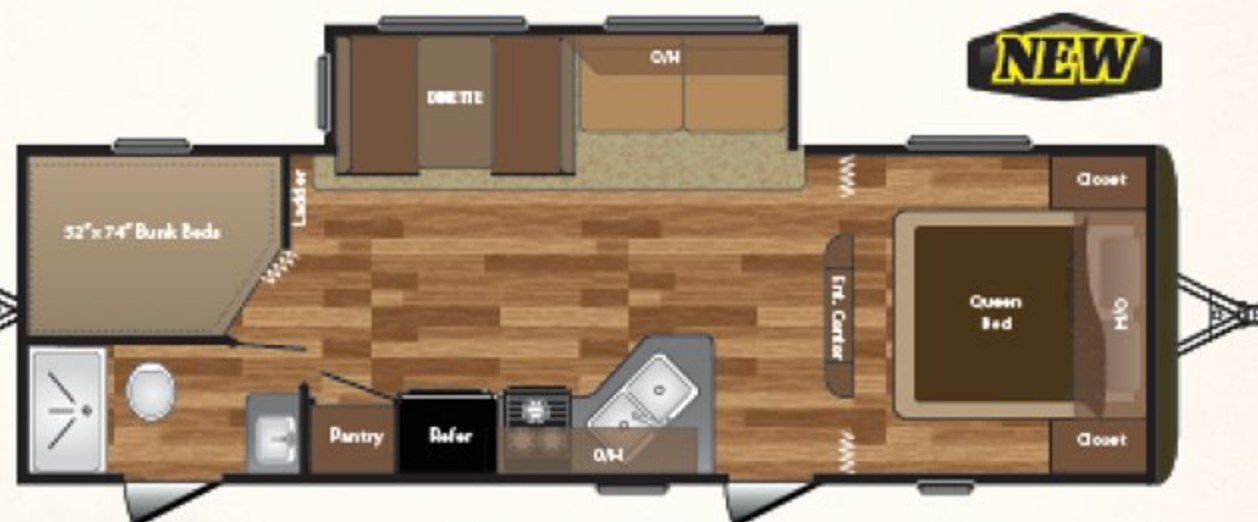

WEIGHT	CC	ITCH	LENGTH*	HEIGHT	FRESH WATER	WASTE WATER	GRAY WATER	LPG	272LHS
6026	1754	780	30' 8"	11' 1"	43	30	30	40	

NEW