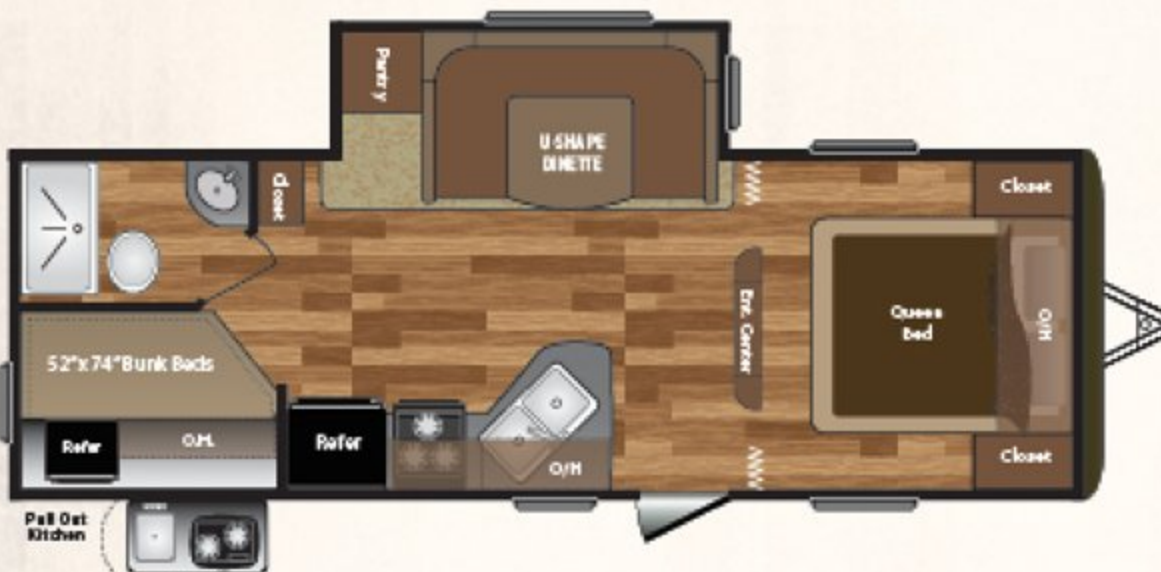

RIGHT FEATURES. RIGHT PRICE. RIGHT NOW.

HIDEOUT

LHS SERIES

NEW

WEIGHT	CC	ITCH	LENGTH*	HEIGHT	FRESH WATER	WASTE WATER	GRAY WATER	LPG	212LHS
4573	2627	585	26' 4"	10' 3"	43	30	39	40	

WEIGHT	CC	ITCH	LENGTH*	HEIGHT	FRESH WATER	WASTE WATER	GRAY WATER	LPG	232LHS
5590	2020	610	28' 1"	11' 1"	43	30	39	40	