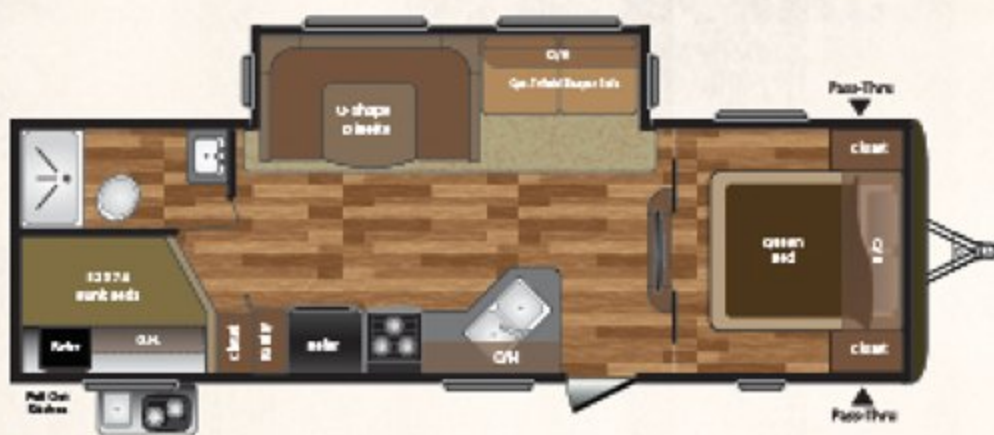

NEW

HIDEOUT

EDITION
EASTERN

LUXURY TRAVEL TRAILER

WEIGHT	CC	ITCH	LENGTH*	HEIGHT	FRESH WATER	WASTE WATER	GRAY WATER	LPG	
6156	1544	700	29' 8"	11' 0"	43	39	69	40	25RKS

WEIGHT	CC	ITCH	LENGTH*	HEIGHT	FRESH WATER	WASTE WATER	GRAY WATER	LPG	
6564	1261	825	31' 0"	11' 1"	43	39	39	40	26RLS