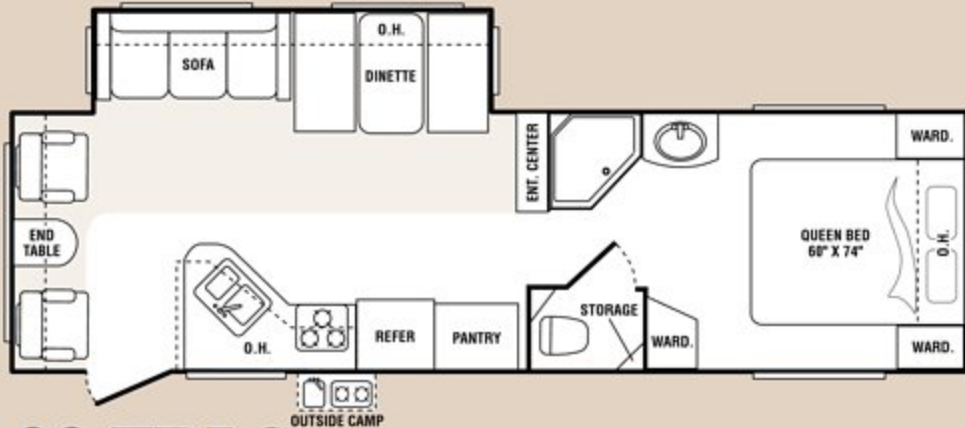

Fifth Wheel Floor Plans

28 FRLS