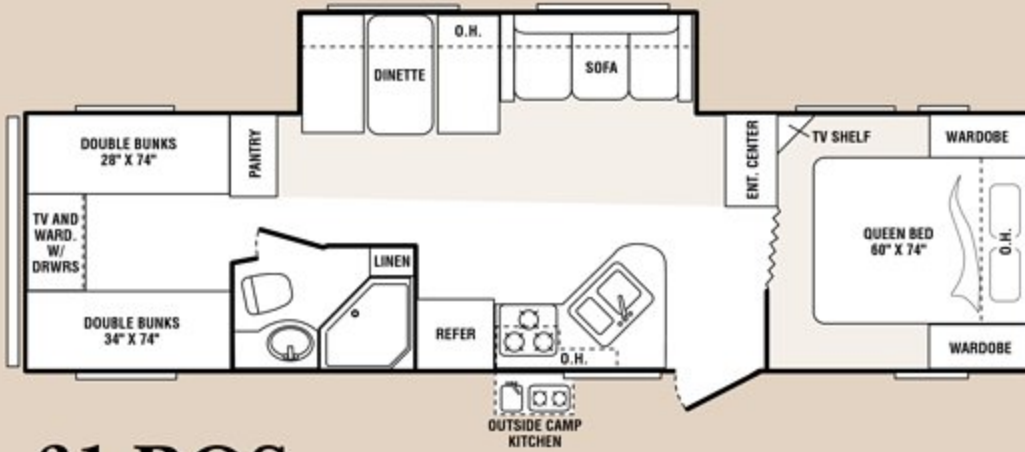

Travel Trailer Floor Plans

31 RQS

	26 RBS	29 RLS	31 RQS	32 BHDS
Shipping Weight	6745	6990	7205	7650
Carrying Capacity	2855	2610	2395	1950
Hitch	610	795	745	810
Exterior Length	31' 3"	33' 6"	35' 1"	35' 1"
Exterior Width	8'	8'	8'	8'
Ext Height - A/C top	11' 1"	11' 1"	11' 1"	11' 1"
Awning	17'	19'	16'	16'

Sydney Tank Capacities

LP Capacity	60 lbs.
Fresh Water	50 gal.
Grey Water	80 gal.*
Waste Water	40 gal.
* 40 gal. on 29 RLS	

R Values

Roof R-14 / Floor R-14 /
Wall R-9

It's What You Can't See that Counts the Most

2" X 3" Floor Joist with 5/8" thick floor decking makes Sydney's floor one of the strongest.

Sydney's heated underbelly encloses tanks and valves, helping to extend the camping season. On the road, the smooth underside greatly improves air flow for better towability.

All Sydney's come with Keystone Kream Thermofoil wrapped cabinet doors. Easy to clean and very durable they provide a refreshing alternative to the traditional wood grain interior.