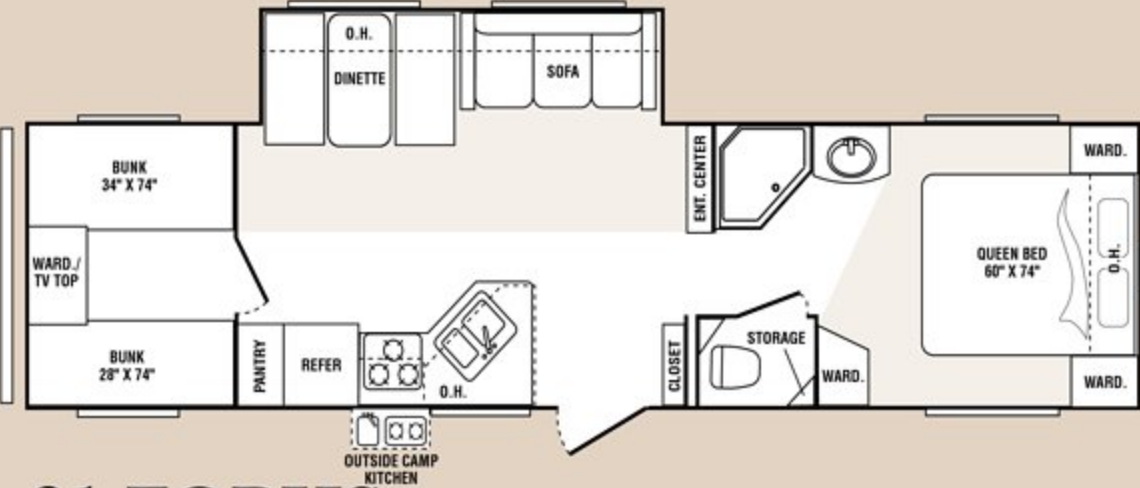

28 FRLS

31 FRL

31 FQBHS

31 KFW

32 FRLT

	28 FRLS	31 FRL	31 FQBHS	31 KFW	32 FRLT
Shipping Weight	7825	9060	8410	8465	TBD
Carrying Capacity	1975	2440	2790	2735	TBD
Hitch	1545	1890	1860	1825	TBD
Exterior Length	30' 8"	35' 1"	35' 2"	35' 2"	TBD
Exterior Width	8'	8'	8'	8'	TBD
Ext Height - A/C top	12' 3"	12' 6"	12' 6"	12' 6"	TBD
Awning	17'	19'	19'	20'	TBD