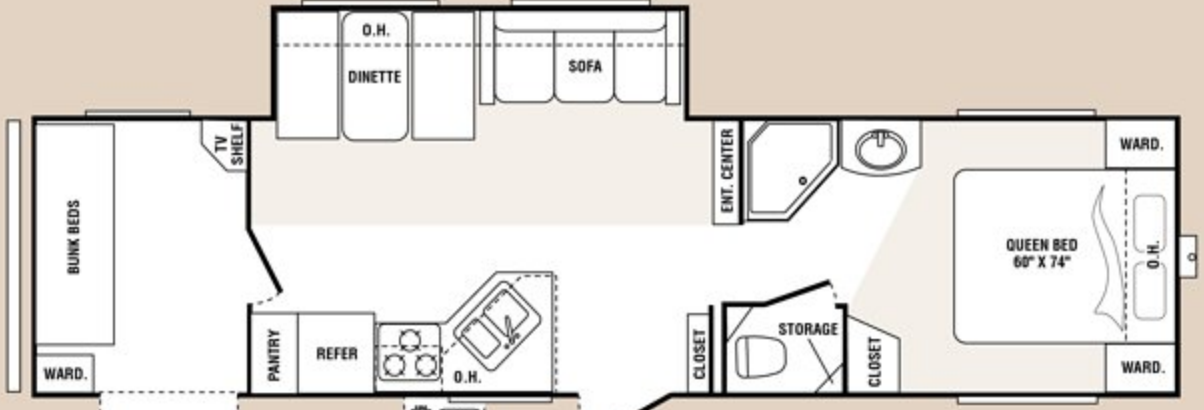

28 FRLS

31 FRL

31 FQBHS

31 KFW

32 FRLT

	28 FRLS	31 FRL	31 FQBHS	31 KFW	32 FRLT
Shipping Weight	7825	9060	8410	8465	TBD
Carrying Capacity	1975	2440	2790	2735	TBD
Hitch	1545	1890	1860	1825	TBD
Exterior Length	30' 8"	35' 1"	35' 2"	35' 2"	TBD
Exterior Width	8'	8'	8'	8'	TBD
Ext Height - A/C top	12' 3"	12' 6"	12' 6"	12' 6"	TBD
Awning	17'	19'	19'	20'	TBD