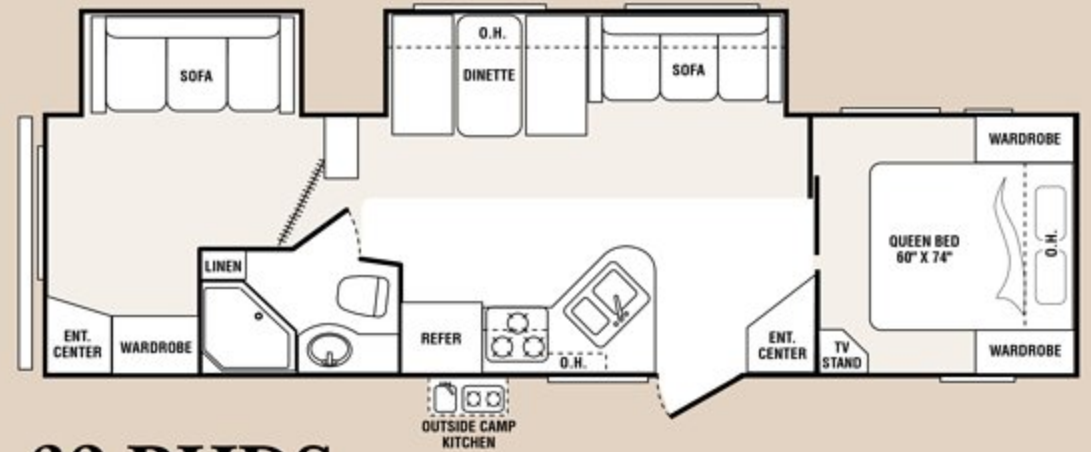

Travel Trailer Floor Plans

26 RBS

29 RLS

31 RQS

32 BHDS

	26 RBS	29 RLS	31 RQS	32 BHDS
Shipping Weight	6745	6990	7205	7650
Carrying Capacity	2855	2610	2395	1950
Hitch	610	795	745	810
Exterior Length	31' 3"	33' 6"	35' 1"	35' 1"
Exterior Width	8'	8'	8'	8'
Ext Height - A/C top	11' 1"	11' 1"	11' 1"	11' 1"
Awning	17'	19'	16'	16'