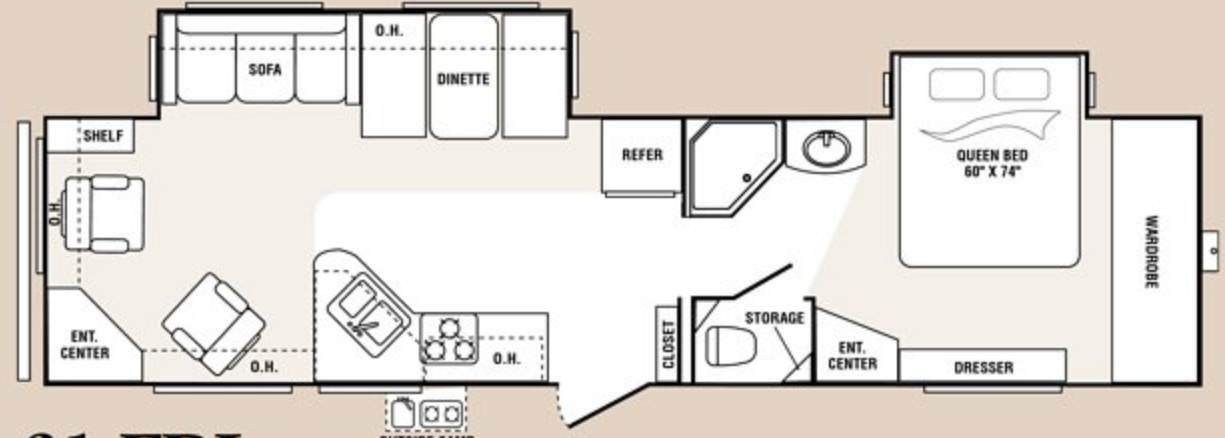

Fifth Wheel Floor Plans

31 FRL

	28 FRLS	31 FRL	31 FQBHS	31 KFW	32 FRLT
Shipping Weight	7825	9060	8410	8465	TBD
Carrying Capacity	1975	2440	2790	2735	TBD
Hitch	1545	1890	1860	1825	TBD
Exterior Length	30' 8"	35' 1"	35' 2"	35' 2"	TBD
Exterior Width	8'	8'	8'	8'	TBD
Ext Height - A/C top	12' 3"	12' 6"	12' 6"	12' 6"	TBD
Awning	17'	19'	19'	20'	TBD

Sydney Tank Capacities	
LP Capacity	60 lbs.
Fresh Water	50 gal.
Grey Water	80 gal.
Waste Water	40 gal.

R Values	
Roof R-14 / Floor R-14 / Wall R-9	

Sydney frames are all treated in an 11 step process before painting making them more rust resistant than the competitor's frames.

1. **Durable Construction**
1. Filon Fiberglass
  2. 1/8" Luan Wood Backer
  3. Solid Block EPS Foam Insulation
  4. Radius Window Corner Blocks
  5. Metal Backing Strips
  6. 2" Welded Aluminum Sidewall Studs
  7. Interior Decorative Plywood Paneling