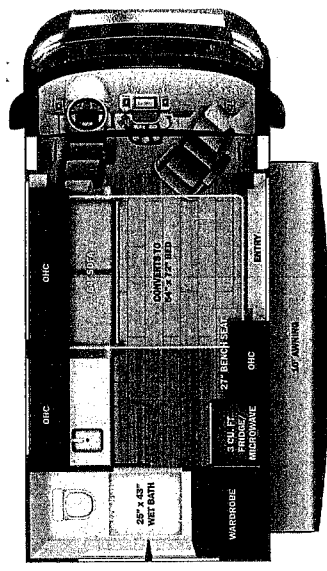

Manufacturer's Suggested Retail Price 6,400.00

TOTAL AMOUNT DOES NOT INCLUDE STATE AND LOCAL TAXES OR LICENSE FEES. THE PRICE SHOWN ABOVE MAY OR MAY NOT BE REPRESENTATIVE OF THE ACTUAL SELLING PRICE OF SIMILAR RECREATIONAL VEHICLES IN YOUR AREA.