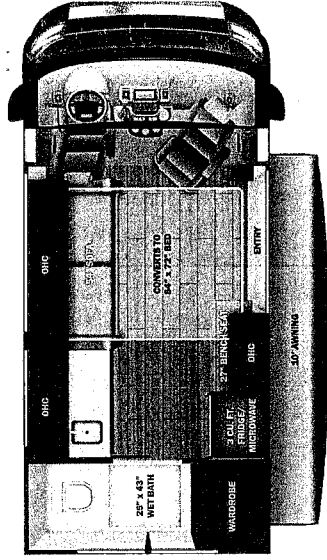

Manufacturer's Suggested Retail Price 6,400.00

TOTAL AMOUNT DOES NOT INCLUDE STATE AND LOCAL TAXES OR LICENSE FEES. THE PRICE SHOWN ABOVE MAY OR MAY NOT BE REPRESENTATIVE OF THE ACTUAL SELLING PRICE OF SIMILAR RECREATIONAL VEHICLES IN YOUR AREA.