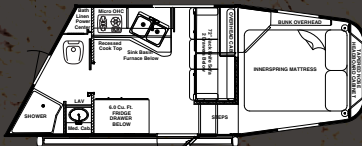

Toffee Cabinets with Laminate Counter Tops and Tobacco Flooring

36" Radius Shower w/ Built-in Bench & Skylight

RK-S, Cinnamon Cabinets, Solid Surface Counter Tops.

Optional Slide-A-Bed w/Queen Size Mattress

3_09 RK NO SLIDE

8_09 RKS

8_09 RW DINETTE

8_09 RW SOFA

8_10.5 RK-NS

8_11 RK-RS

8_11 RW DINETTE

8_11 RW SOFA