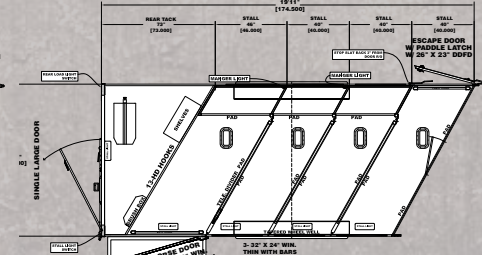

8 WIDE RLS 4 HORSE