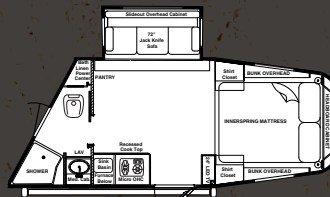

Toffee Cabinets with Laminate Counter Tops and Tobacco Flooring

36" Radius Shower w/ Built-in Bench & Skylight

RK-S, Cinnamon Cabinets, Solid Surface Counter Tops.

Optional Slide-A-Bed w/Queen Size Mattress

3_09 RK NO SLIDE

8_09 RKS

8_09 RW DINETTE

8_09 RW SOFA

8_10.5 RK-NS

8_11 RK-RS

8_11 RW DINETTE

8_11 RW SOFA