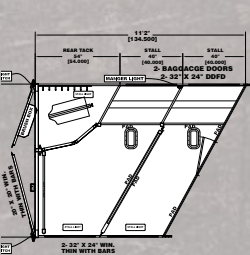

8 WIDE 2 HORSE