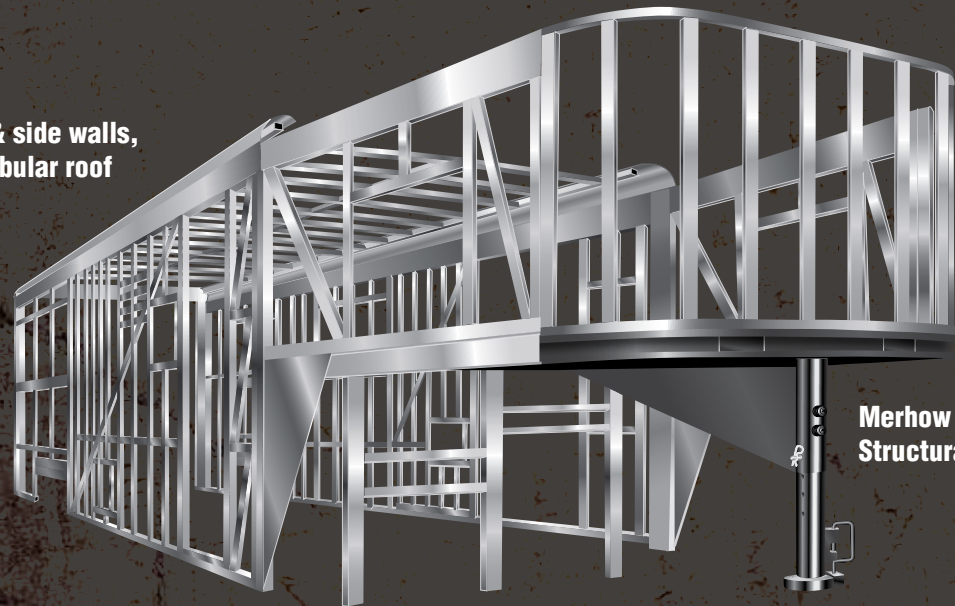

Optional Day/Nite Shades.

Rugged Aluminum Super Structure

Aluminum frame & side walls, one piece roof, tubular roof bows & rear hoop

Merhow Floor Plans

Next Generation 8' Wide Living Quarters

3_09 RK NO SLIDE 6 CUBE