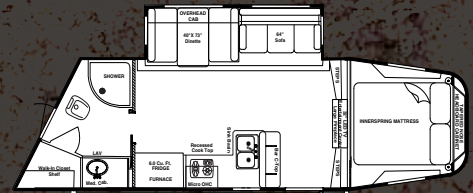

8_16 RWS ANGLED

8_16 RWS BAR

8_17 RWTS ANGLED

8_17 RWTS BAR

8_18 DUAL ISLE

Next Generation Horse Trailer Standard Specs

MODEL	OA LENGTH	AXLE SIZE & TIRES	EST. SHIP WEIGHT	SEATING
8209 RK-NS	27' 7 1/2"	6,000 lb. Axles, 16E TIRES	8,100	72" SOFA
8209 NS (6CU REFER)	27' 7 1/2"	6,000 lb. Axles, 16E TIRES	8,100	60" SOFA
8209 RWS	28' 10 1/2"	6,000 lb. Axles, 16E TIRES	8,100	68" SOFA
8209 RK-S	27' 11"	6,000 lb. Axles, 16E TIRES	8,100	72" SOFA
8210.5 RK-NS	29' 5"	6,000 lb. Axles, 16E TIRES	8,100	68" SOFA
8211 RK-RS	30' 9 1/4"	6,000 lb. Axles, 16E TIRES	9,000	72" SOFA
8211 RWS	30' 7 3/4"	6,000 lb. Axles, 16E TIRES	9,000	68" SOFA
8212 BC	31' 5"	7,000 lb. Axles, 16E TIRES	9,100	72" SOFA
8213.5 RK-A	32' 5"	7,000 lb. Axles, 16E TIRES	9,800	72" SOFA
8213.5 RWS	32' 5"	7,000 lb. Axles, 16E TIRES	9,800	40" DINETTE & 68" SOFA
8214 RK-RS	32' 11"	7,000 lb. Axles, 16E TIRES	9,800	72" SOFA
8214 Straight Wall	33' 7"	7,000 lb. Axles, 16E TIRES	9,800	72" SOFA
8214 RWS	33' 11"	7,000 lb. Axles, 16E TIRES	9,800	68" SOFA & HALF DINETTE
8216 RK-S DA	34' 6 1/4"	7,000 lb. Axles, 16E TIRES	10,900	72" SOFA
8216 RWS (ANGLED/BAR)	34' 10 1/2"	7,000 lb. Axles, 16E TIRES	10,900	40" DINETTE & 68" SOFA
8216 BB	35' 7"	7,000 lb. Axles, 16E TIRES	10,900	72" SOFA & BUNK BEDS
8217 RWTS (ANGLED/BAR)	34' 10 1/2"	7,000 lb. Axles, 16E TIRES	10,900	40" DINETTE & THEATER SEATING
8218 DA	36' 9"	7,000 lb. Axles, 16E TIRES	10,900	40" DINETTE & 64" SOFA
8309 RK-NS	30' 11 1/2"	7,000 lb. Axles, 16E TIRES	9,000	72" SOFA
8309 NS (6CU REFER)	30' 11 1/2"	7,000 lb. Axles, 16E TIRES	9,000	60" SOFA
8309 RWS	32' 2 1/2"	7,000 lb. Axles, 16E TIRES	9,000	68" SOFA
8309 RK-S	31' 3"	7,000 lb. Axles, 16E TIRES	9,500	72" SOFA
8310.5 RK-NS	32' 9"	7,000 lb. Axles, 16E TIRES	9,500	68" SOFA
8311 RK-RS	34' 1 1/4"	7,000 lb. Axles, 16E TIRES	9,500	72" SOFA
8311 RWS	34' 1 1/4"	7,000 lb. Axles, 16E TIRES	9,500	68" SOFA
8312 BC	34' 9"	7,000 lb. Axles, 16E TIRES	10,000	72" SOFA
8313.5 RK-A	35' 9"	7,000 lb. Axles, 16E TIRES	10,300	72" SOFA