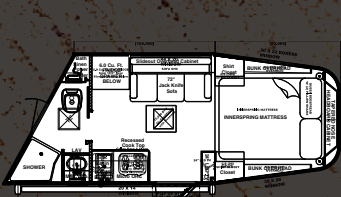

Merhow Floor Plans

Next Generation 8' Wide Living Quarters

3_09 RK NO SLIDE 6 CUBE