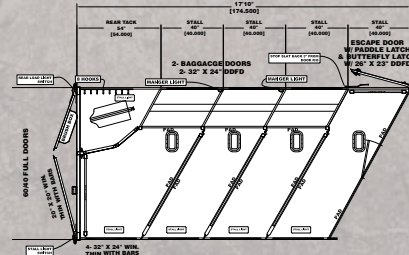

8 WIDE 4 HORSE