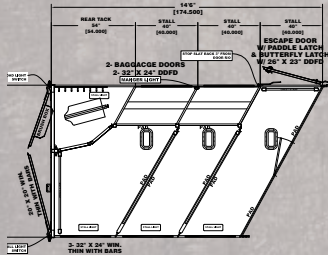

8 WIDE 3 HORSE