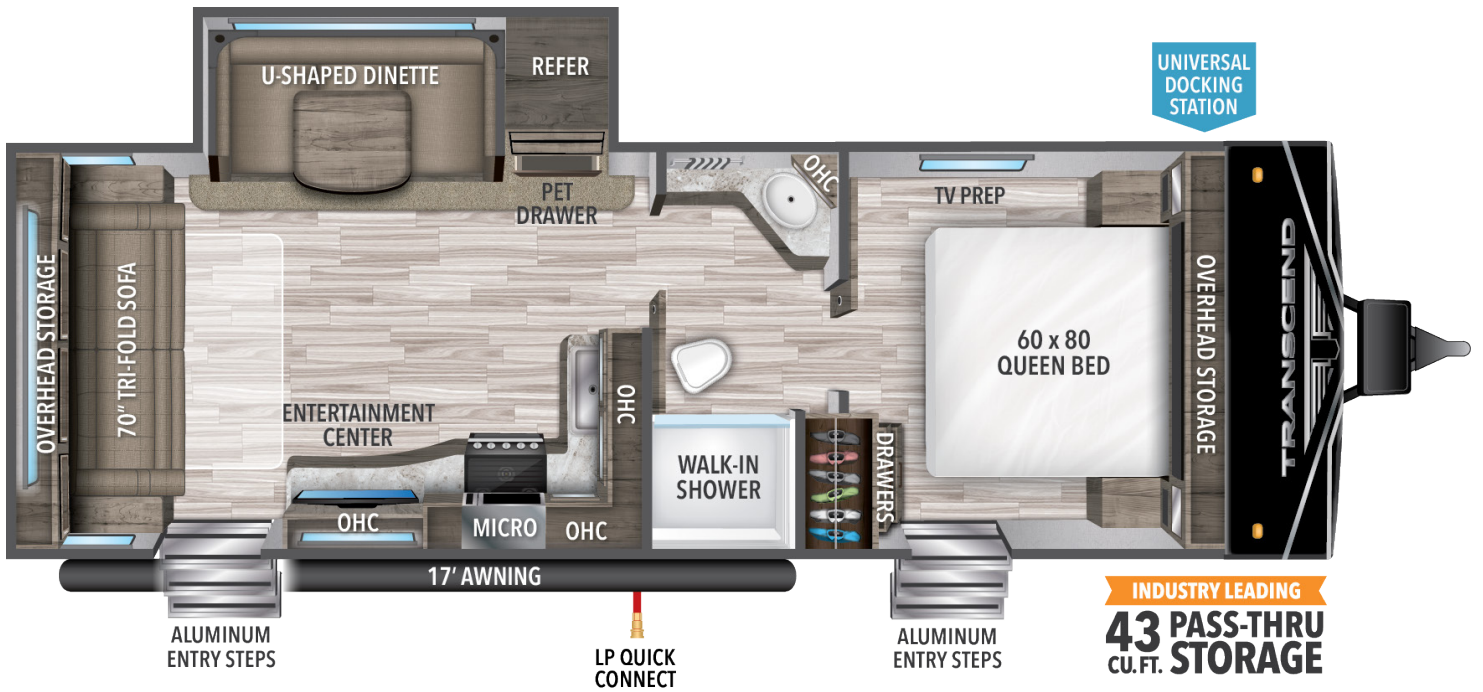

TRANSCEND™ XPLÖR

245RL

INDUSTRY LEADING
43 PASS-THRU
CU.FT. STORAGE

6,327
UVW¹

618
HITCH WT.¹

7,695
GVWR

30'8"
LENGTH²

11'
HEIGHT

62
FRESH

78
GRAY

39
WASTE

1 Based on average weight in lbs. 2 Hitch to rear. Water Capacities in Gallons.

**VIEW MORE
DETAILS**

USE YOUR CAMERA APP
TO READ QR CODE BELOW

Because of our commitment to continuous product improvement, Grand Design Recreational Vehicles reserves the right to change components, standards, options, specifications, and materials without notice and at any time. Photos may show optional equipment which may not be included in the standard purchase price of the featured unit. Be sure to review current product details with your local dealer before purchasing. Rev 09.08.21