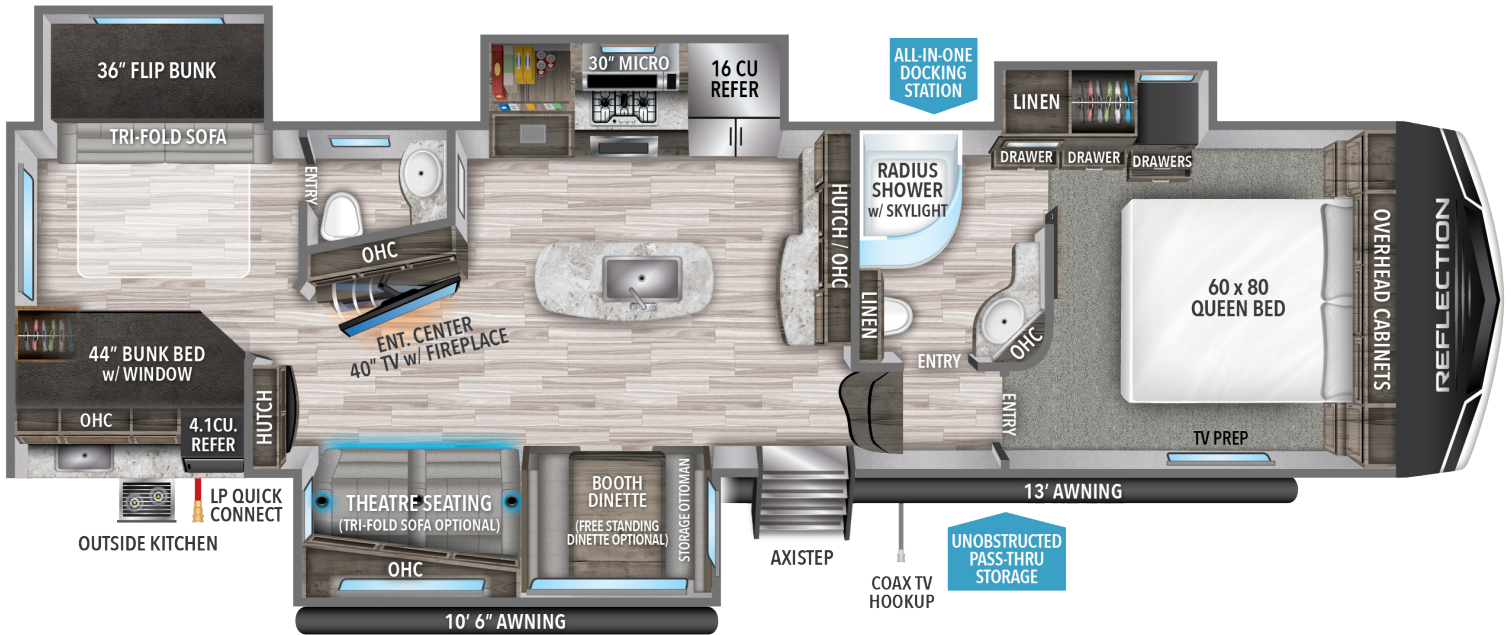

REFLECTION

311BHS

11,377
UVW¹

2,316
HITCH WT.¹

13,995
GVWR

36' 10"
LENGTH²

12' 3"
HEIGHT

74
FRESH

87
GRAY

87
WASTE

¹ Based on average weight in lbs. ² Hitch to rear. Water Capacities in Gallons.

**VIEW MORE
DETAILS**

USE YOUR CAMERA APP
TO READ QR CODE BELOW

Because of our commitment to continuous product improvement, Grand Design Recreational Vehicles reserves the right to change components, standards, options, specifications, and materials without notice and at any time. Photos may show optional equipment which may not be included in the standard purchase price of the featured unit. Be sure to review current product details with your local dealer before purchasing. Rev 11.05.21