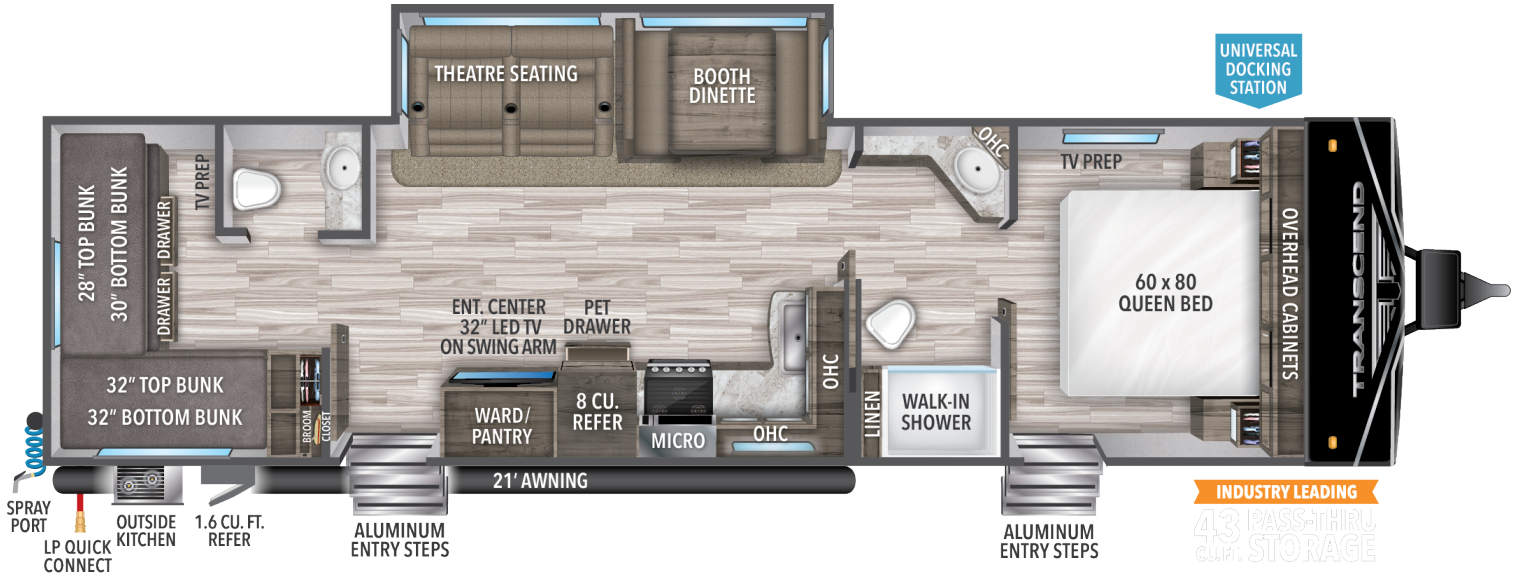

TRANSCEND XPLÖR

321BH

7,738
UVW¹

728
HITCH WT.¹

9,295
GVWR

36' 11"
LENGTH²

11' 1"
HEIGHT

62
FRESH

78
GRAY

78
WASTE

1 Based on average weight in lbs. 2 Hitch to rear. Water Capacities in Gallons.

**VIEW MORE
DETAILS**

USE YOUR CAMERA APP
TO READ QR CODE BELOW

Because of our commitment to continuous product improvement, Grand Design Recreational Vehicles reserves the right to change components, standards, options, specifications, and materials without notice and at any time. Photos may show optional equipment which may not be included in the standard purchase price of the featured unit. Be sure to review current product details with your local dealer before purchasing. Rev 09.08.21