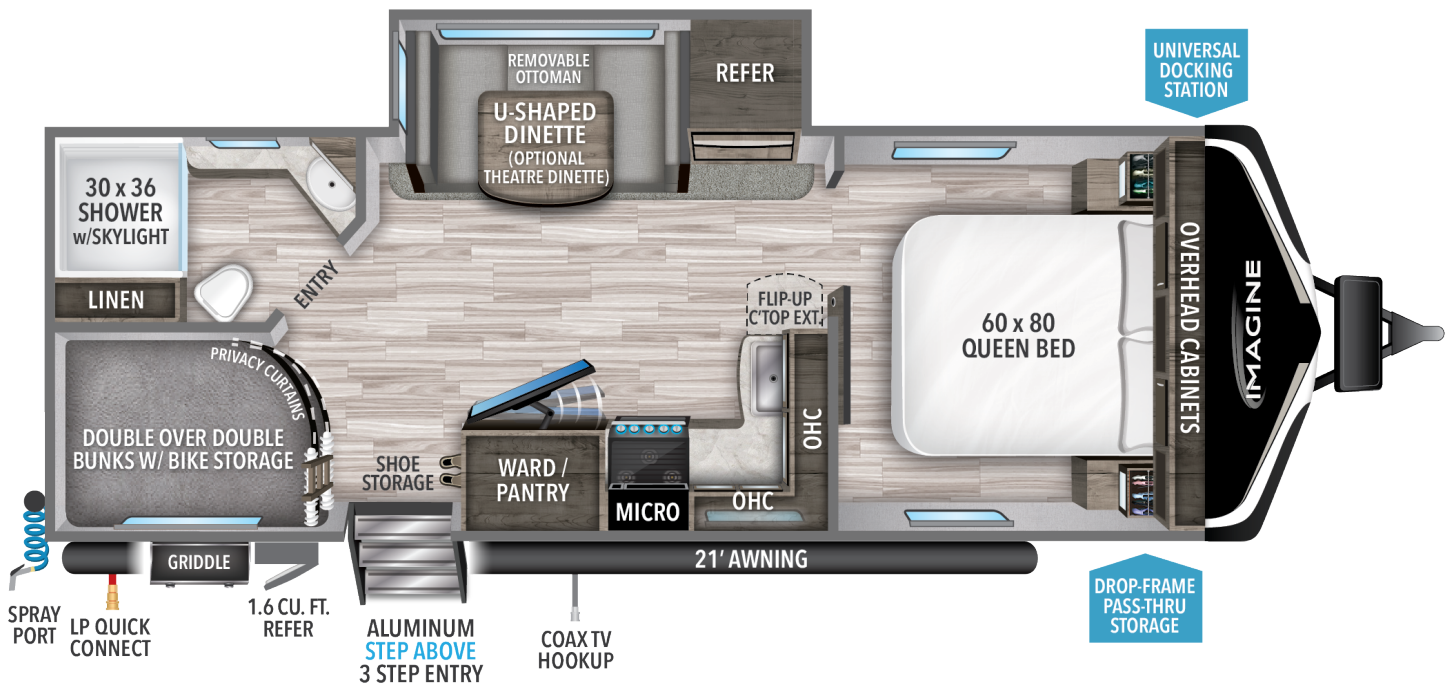

Imagine

2400BH

5,725
UVW¹

505
HITCH WT.¹

7,495
GVWR

28' 11"
LENGTH²

11' 0"
HEIGHT

52
FRESH

82
GRAY

45
WASTE

1 Based on average weight in lbs. 2 Hitch to rear. Water Capacities in Gallons.

**VIEW MORE
DETAILS**

USE YOUR CAMERA APP
TO READ QR CODE BELOW

GRAND DESIGN
RECREATIONAL VEHICLES

Because of our commitment to continuous product improvement, Grand Design Recreational Vehicles reserves the right to change components, standards, options, specifications, and materials without notice and at any time. Photos may show optional equipment which may not be included in the standard purchase price of the featured unit. Be sure to review current product details with your local dealer before purchasing. Rev 09.21.21