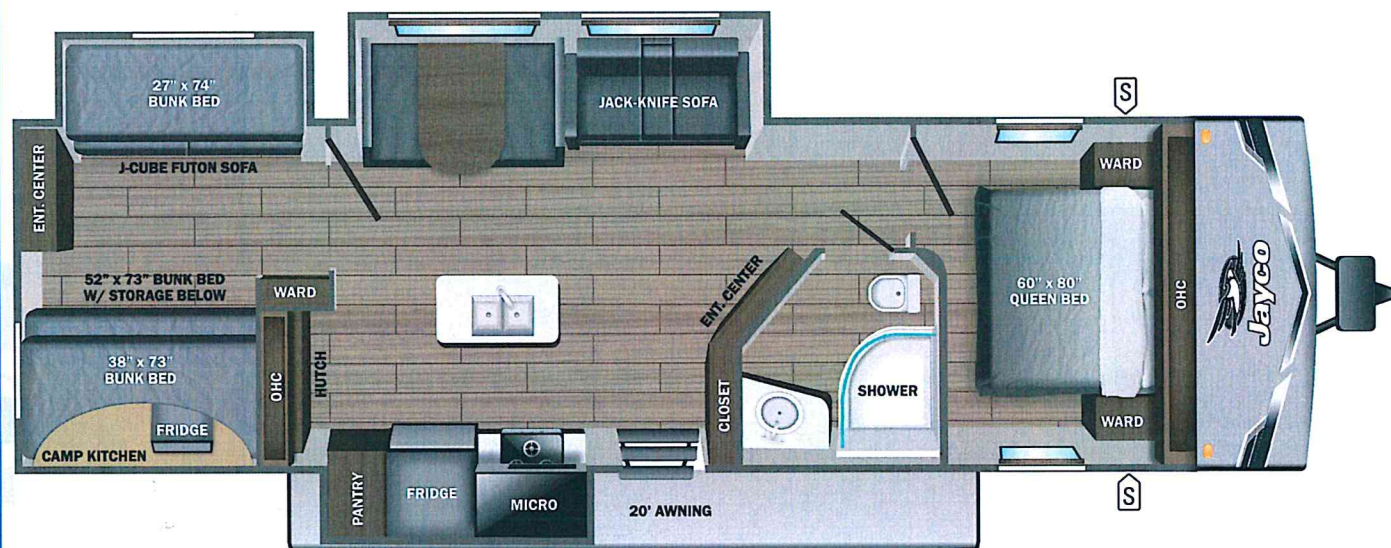

- STANDARD INTERIOR EQUIPMENT**
- 300 lb. rated single bunk beds
 - 600 lb. rated double bunk beds
 - Digital TV antenna
 - Heavy-duty, 75 lb., full-extension, steel ball-bearing drawer guides
 - High rise kitchen faucet
 - Marine-grade toilet with foot flush
 - Plywood bed platforms
 - Queen mattress
 - Residential-style hidden cabinet door hinges
 - Residential-style kitchen countertops
 - Shower curtain with curved shower track (select models)
 - Solid hardwood cabinet doors with screwed stile construction and hidden hinges
 - Vinyl flooring throughout
 - Wood-trimmed mirror in bathroom

- CUSTOMER VALUE PACKAGE (MANDATORY)**
- 8 cu. ft. 12V refrigerator
 - AM/FM/Bluetooth® stereo
 - Backup camera prep
 - Bathroom skylight
 - Bathroom vent
 - Detachable power cord
 - Entry door with window and shade prep
 - Fitted bed sheet
 - G20 dark tinted privacy windows
 - Keyed-Alike™ entry and baggage doors
 - Large folding entry door grab handle
 - LED interior and exterior lights
 - Marine grade exterior stereo speakers
 - Microwave oven
 - On-demand tankless water heater
 - Power awning with LED lights
 - Range hood
 - Solid Step® entry steps
 - Spare tire with cover
 - Stabilizer jacks
 - Tub/shower surround
 - Window shades

UNIT TOTAL **54,279.00**

DEALER INSTALLED OPTIONS

UVW
 8557 lbs

Sleeps
 4

Length
 37' 9.75"

DIMENSIONS

Exterior height:.....136.00"

Exterior width:.....96.00"