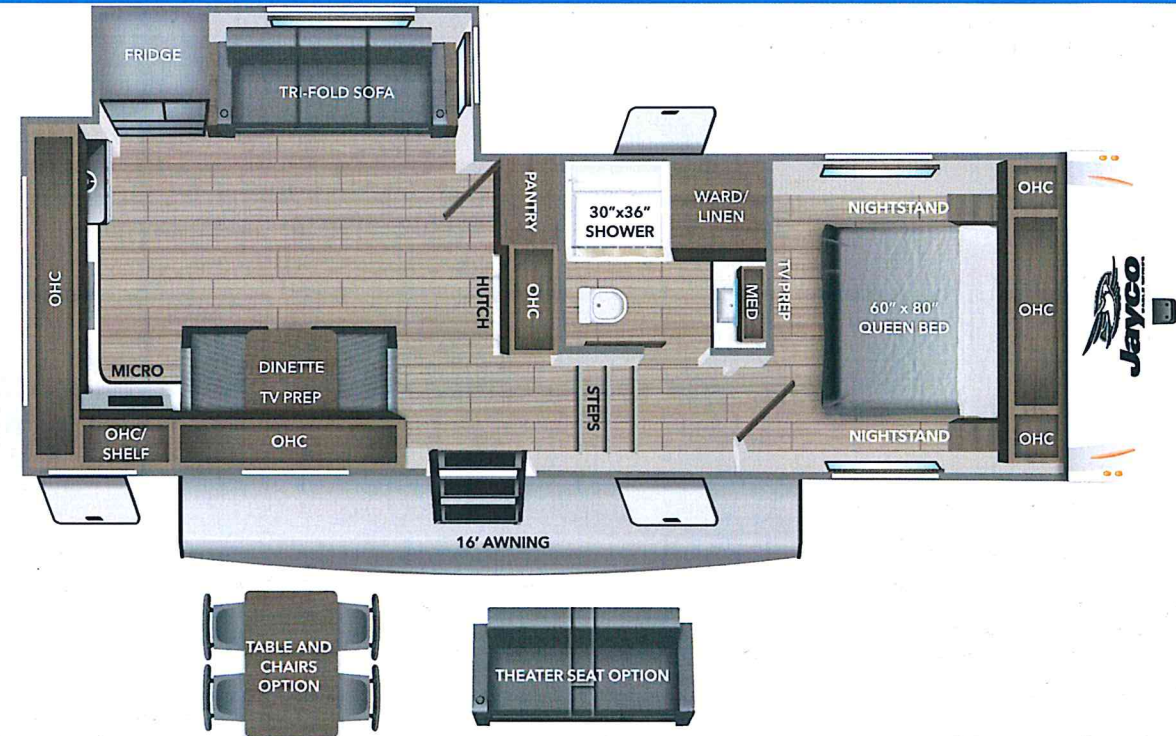

Eagle SLE

Serial #: 1UJCA0BN5S1G20054
Model: 24MLE EAGLE SLE FW

Model Year: 2025 Dealer Name: JIM'S TRAILER SALES, INC
11920 AVON BELDEN ROAD
GRAFTON, OH 44044
USA

Manufacturer's Suggested Retail Price $56,575.00

TOTAL AMOUNT DOES NOT INCLUDE STATE AND LOCAL TAXES OR LICENSE FEES. THE PRICE SHOWN ABOVE MAY OR MAY NOT BE REPRESENTATIVE OF THE ACTUAL SELLING PRICE OF SIMILAR RECREATIONAL VEHICLES IN YOUR AREA.