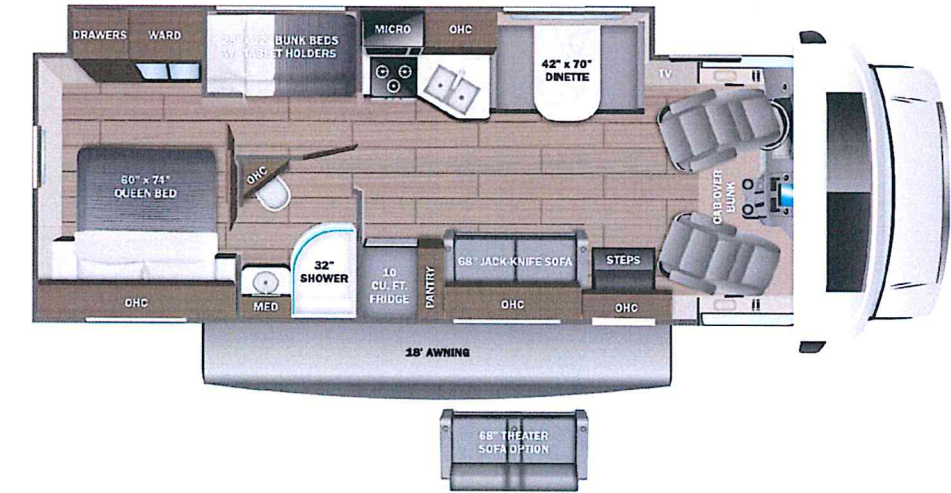

THE FOLLOWING ITEMS ARE STANDARD ON THIS MODEL AT NO EXTRA CHARGE

OPTIONAL EQUIPMENT INSTALLED ON THIS VEHICLE BY MANUFACTURER

1. **STANDARD EXTERIOR EQUIPMENT**
2. Ford® E-450 chassis
   - GVWR- 14,500 lb.
   - GCWR- 22,000 lb.
   - 7.3L V-8 325 HP engine with 450 ft.-lb. torque
   - 6-speed TorqShift® series transmission with overdrive
   - 210-amp alternator
   - Catalytic converter theft deterrent
   - E-rated highway tires- LT225/75R16
   - Tire pressure monitoring system (TPMS)
   - Power anti-lock brakes with power steering
   - 7,500 lb. hitch with 750 lb. tongue capacity and 7-pin plug
   - 12V chassis battery
   - 55 gal. fuel tank
   - Swivel driver and passenger seats (24B, 31F)
   - Remote-controlled, side-view mirrors
   - StrongholdVBL™ roof, floor and sidewalls
   - Bead-foam insulation (R-24 max roof, R-9 max floor, R-5 max walls)
   - Tufflex™ PVC laminated roof
   - Aluminum running boards
   - Fiberglass exterior walls with vinyl graphics
   - Leveling jack prep
   - Frameless windows
   - Remote keyless cab entry
   - Entrance door with industry's largest travel-view window
   - Electric-powered entrance step with integrated house battery compartment
   - (2) high-output, marine-grade exterior speakers
   - Slideout awning(s)
   - Pass-through storage compartment with light (select models)
   - Third brake light
   - Roof ladder
   - 4 in. bumper tube sewer hose storage
   - Prep for satellite dish
   - Cable TV hookup with RG-6 coax
   - Digital antenna with signal booster
   - 4,000W generator
   - Solar prep
   - 12V house battery
   - Transfer switch with reverse polarity protection
   - 30-amp electrical service
   - 12.2 gal. propane tank (41 lb.)
   - LP quick-connect hookup
   - Exterior utility center
   - Winterization drain system
   - Outside shower
   - 12V demand water pump
   - Water filtration system